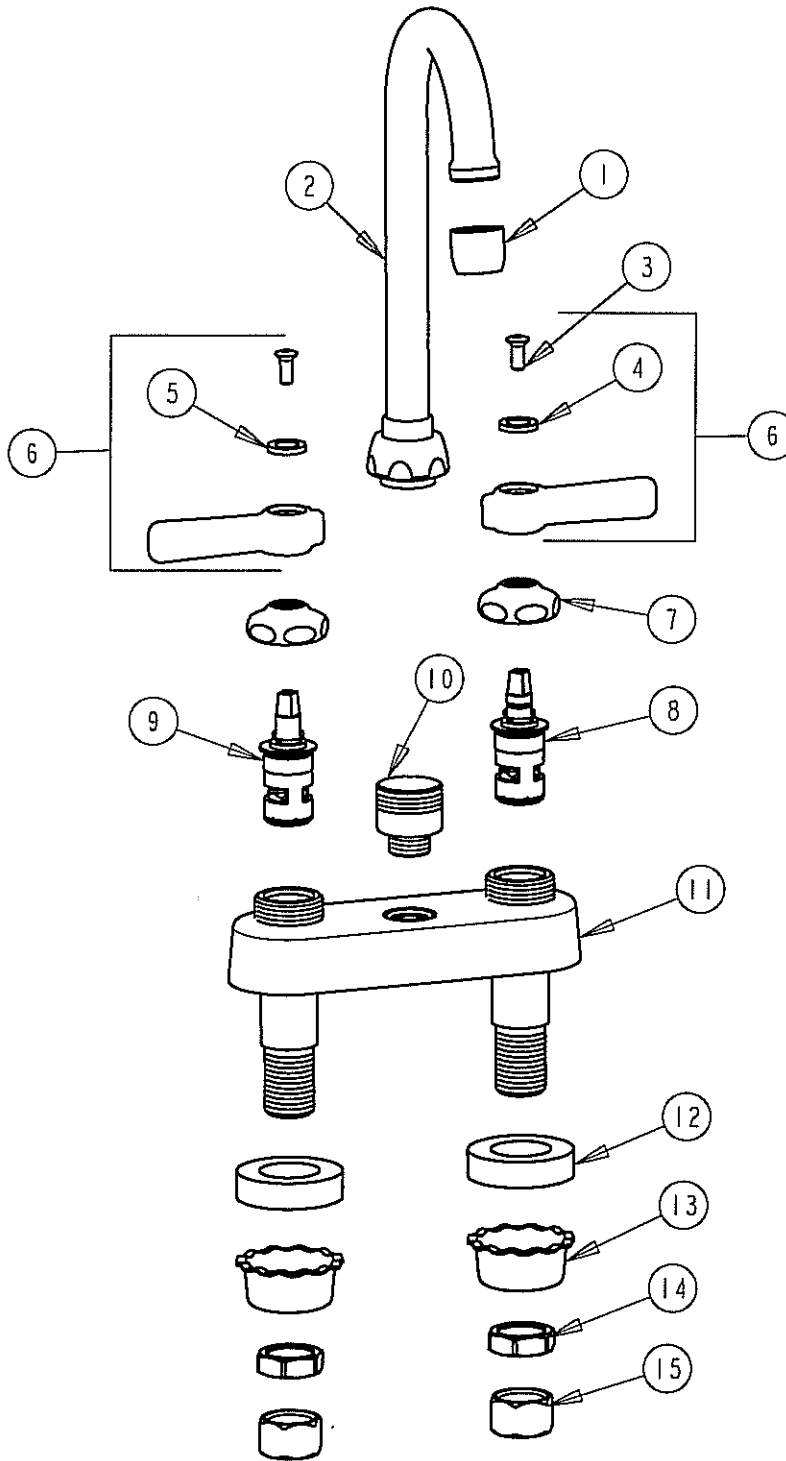

PARTS LIST

BY: SID
CHK'D: *AT*

CHICAGO FAUCETS
Let's As Long As The Building

FINISH: AS SPECIFIED
DATE: 11-12-02

895-XK

ITEM NO.	PART NO.	DESCRIPTION	ITEM NO.	PART NO.	DESCRIPTION
1	E3	SOFTFLO OUTLET	9	1-100XK	LH CERAMIC QUATURN UNIT
2	GN1A	FOR PARTS SEE GN8A	10	225-005	ADAPTER
3	420-010	SCREW	11	-----	VALVE BODY (NOT SOLD SEPARATELY)
4	633-123	INDEX BUTTON (BLUE)	12	555-313	WASHER
5	633-023	INDEX BUTTON (RED)	13	1797-114	BASIN COCK WASHER
6	369PR	LEVER HANDLE ASSEMBLY	14	49-004	LOCKNUT
7	1-214	CAP	15	49-005	COUPLING NUT
8	1-099XK	RH CERAMIC QUATURN UNIT			