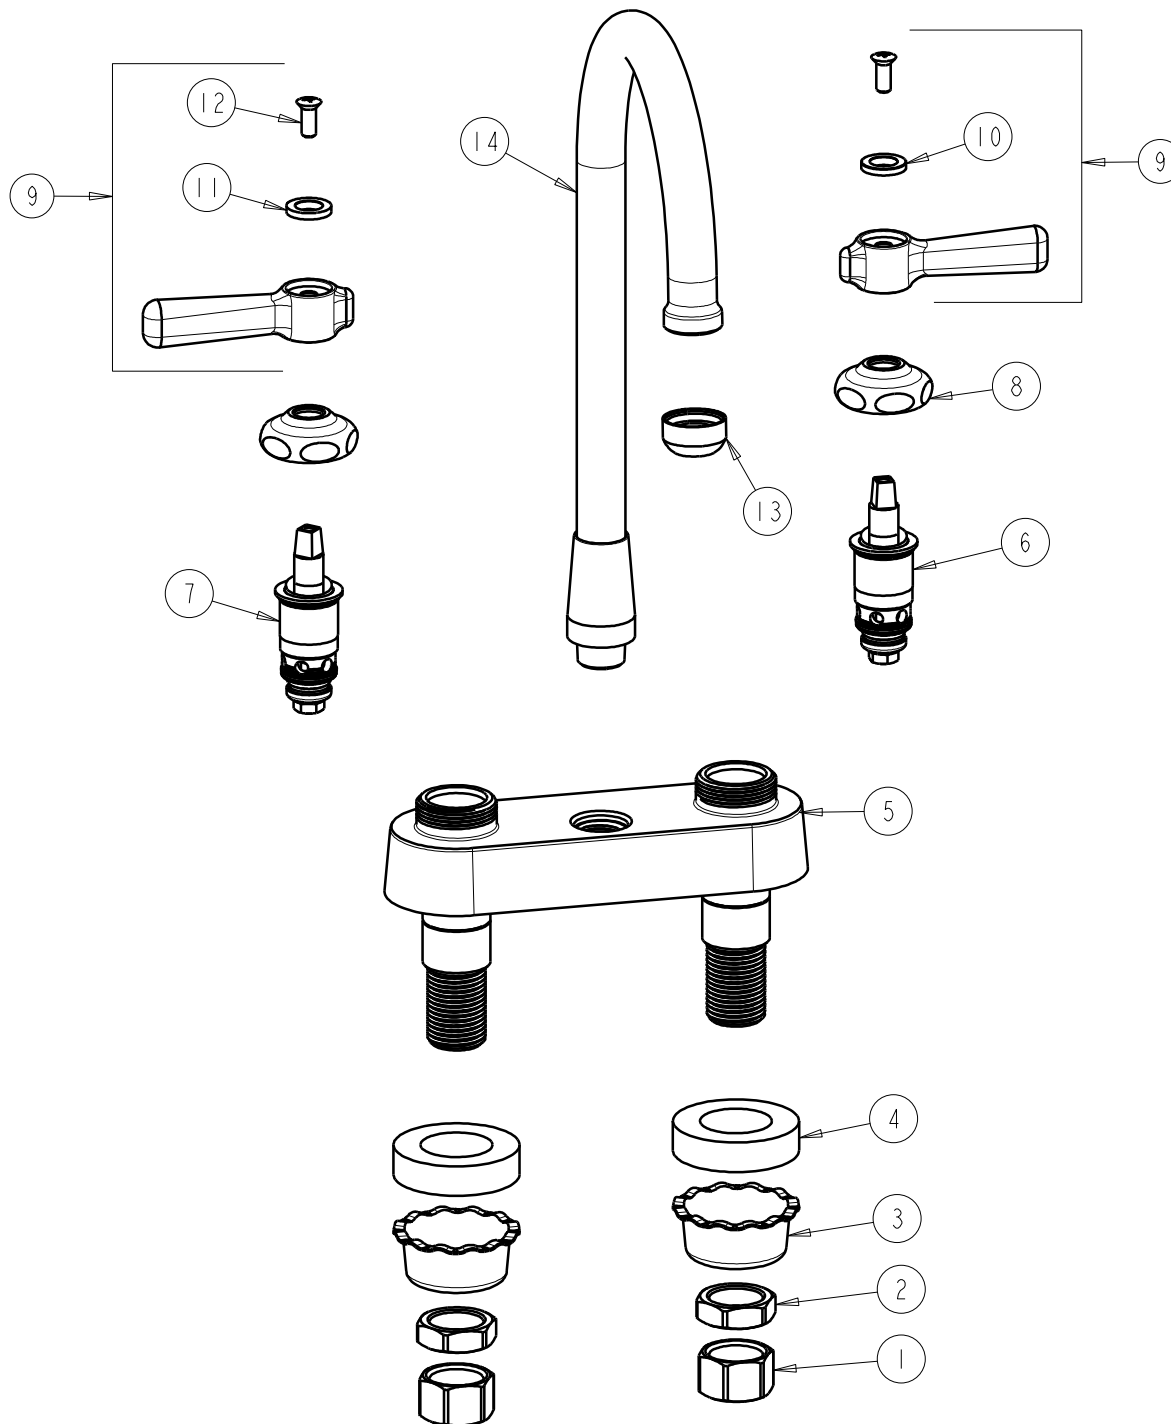

# REPAIR PARTS

FITTING NO.

**895-RGD2E1CP**

SUBMITTED MODEL NO.

ITEM NO.

**FOR TECHNICAL ASSISTANCE**  
1-800-TEC-TRUE (1-800-832-8783)

BY: JAR DATE: 06-28-07

CHK: *[Signature]* REV: 03-12-09

ITEM	PART NO.	DESCRIPTION	ITEM	PART NO.	DESCRIPTION
1	49-005JKRBF	COUPLING NUT	8	1-214JKCP	CAP
2	49-004JKRBF	LOCKNUT	9	369-PRJKCP	LEVER HANDLE ASSEMBLY (PAIR)
3	1797-114JKNF	BASIN COCK WASHER	10	633-123JKNF	INDEX BUTTON (BLUE)
4	555-313JKNF	WASHER	11	633-023JKNF	INDEX BUTTON (RED)
5	—	VALVE BODY (NOT SOLD SEPARATELY)	12	420-010JKRCF	SCREW, 10-32 UNC PH 1/2
6	1-099XTJKNF	QUATURN UNIT (RH)	13	E1JKRCF	QUIXTOP OUTLET
7	1-100XTJKNF	QUATURN UNIT (LH)	14	GNRGD2JKCP	SPOUT ASSEMBLY