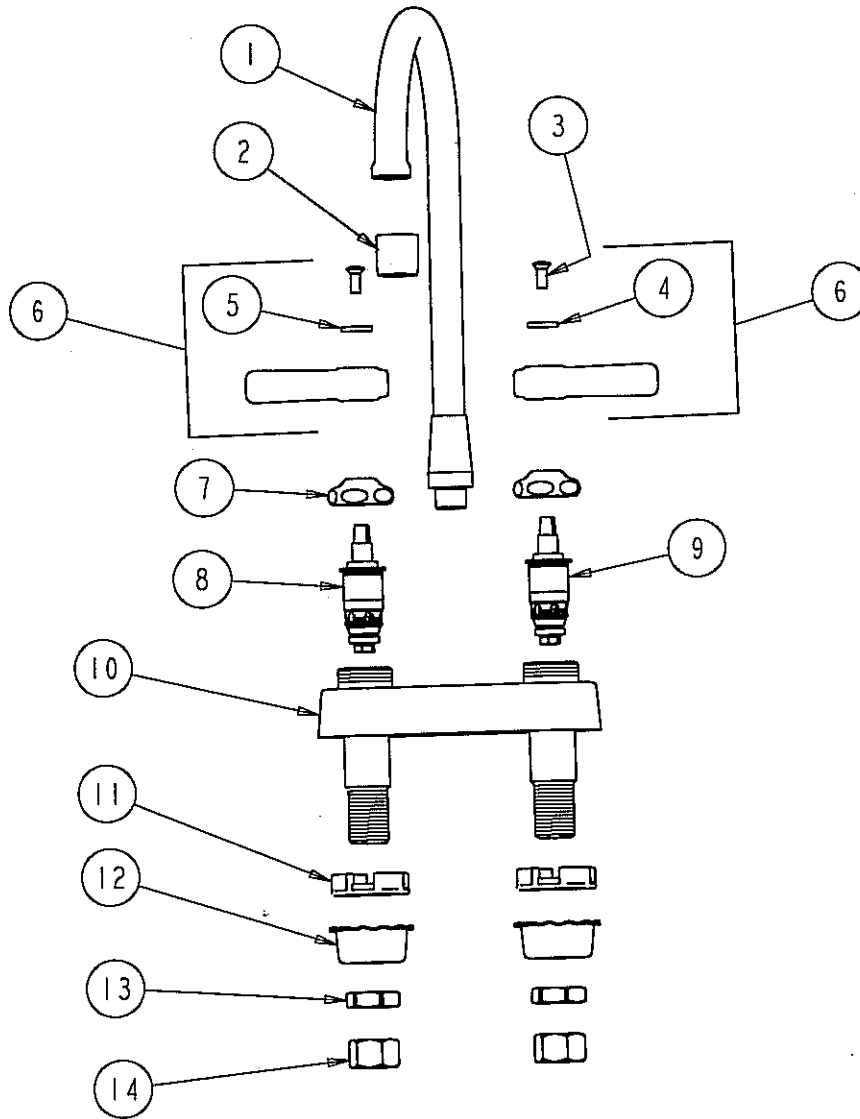

PARTS LIST

CHICAGO FAUCETS
Last As Long As The Building

FINISH: CHROME
DATE: 01-23-97

895-RGD2

895-317RGD2

AS SHOWN WITH 317 WRISTBLADE HANDLES

15

ITEM NO.	PART NO.	DESCRIPTION	ITEM NO.	PART NO.	DESCRIPTION
1	RGD2	FOR PARTS SEE RGD2	11	555-113	STILT WASHER
2	E3	SOFTFLO OUTLET	12	1797-114	BASIN COCK WASHER
3	420-D10	SCREW	13	49-004	LOCKNUT
4	633-123	INDEX BUTTON (BLUE)	14	49-005	COUPLING NUT
5	633-023	INDEX BUTTON (RED)	15	317PR	WRISTBLADE HANDLE ASSEMBLY
6	369PR	LEVER HANDLE ASSEMBLY			
7	1-214	CAP			
8	1-100XT	QUATURN UNIT (LH)			
9	1-099XT	QUATURN UNIT (RH)			
10	-----	VALVE BODY (NOT SOLD SEPARATELY)			