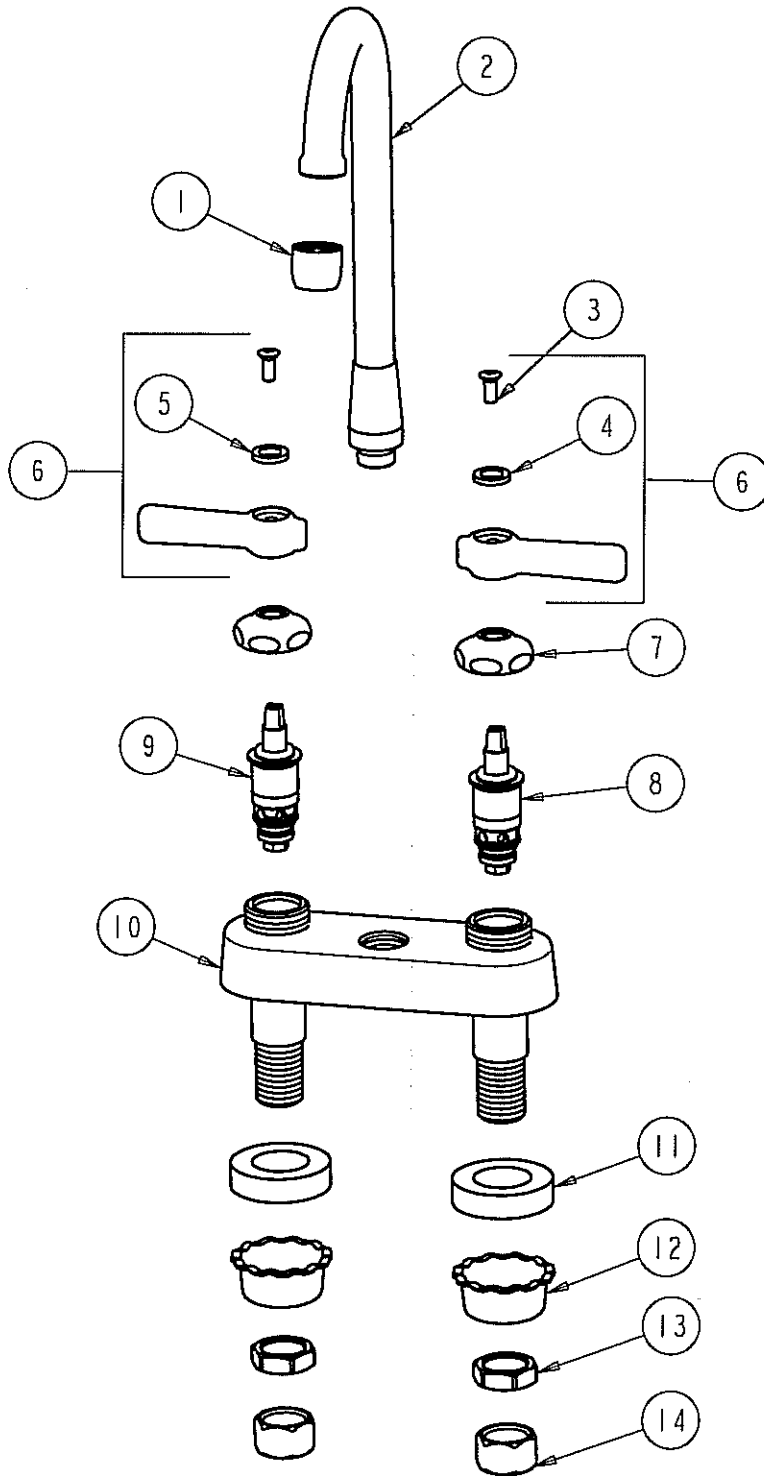

# PARTS LIST

BY: SID  
CHK'D: *AT*

**CHICAGO FAUCETS**  
*Last As Long As The Building*

FINISH: AS SPECIFIED  
DATE: 11-12-02

895-RGD1

ITEM NO.	PART NO.	DESCRIPTION	ITEM NO.	PART NO.	DESCRIPTION
1	E3	SOFTFLO OUTLET	8	1-099XT	QUATURN UNIT (RH)
2	RGD1	SPOUT ASSEMBLY	9	1-100XT	QUATURN UNIT (LH)
3	420-010	SCREW	10	-----	VALVE BODY (NOT SOLD SEPARATELY)
4	633-123	INDEX BUTTON (BLUE)	11	555-313	WASHER
5	633-023	INDEX BUTTON (RED)	12	1797-114	BASIN COCK WASHER
6	369PR	LEVER HANDLE ASSEMBLY	13	49-004	LOCKNUT
7	1-214	CAP	14	49-005	COUPLING NUT