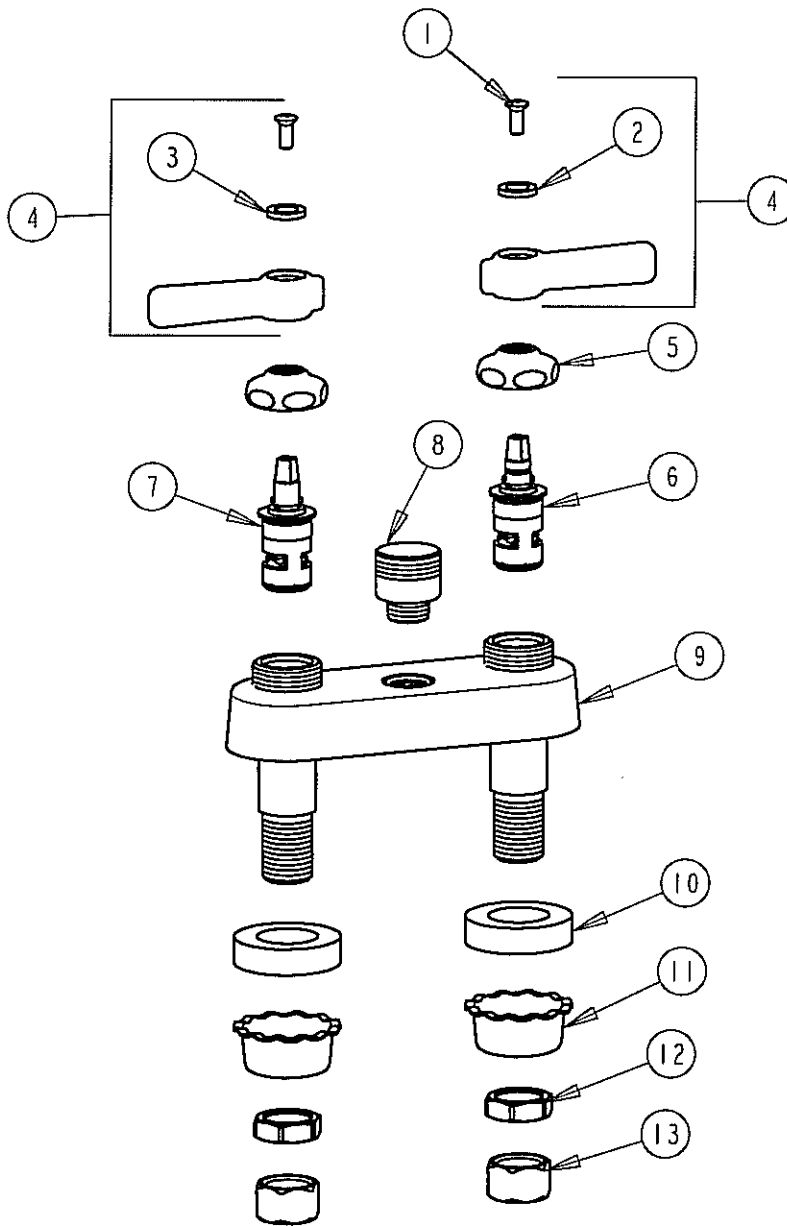

# PARTS LIST

BY: SID  
CHK'D: AT

**CHICAGO FAUCETS**  
*Last As Long As The Building*

FINISH: AS SPECIFIED  
DATE: 11-12-02

895-LESSSPTXK

ITEM NO.	PART NO.	DESCRIPTION	ITEM NO.	PART NO.	DESCRIPTION
1	420-010	SCREW	9	-----	VALVE BODY (NOT SOLD SEPARATELY)
2	633-123	INDEX BUTTON (BLUE)	10	555-313	WASHER
3	633-023	INDEX BUTTON (RED)	11	1797-114	BASIN COCK WASHER
4	369PR	LEVER HANDLE ASSEMBLY	12	49-004	LOCKNUT
5	1-214	CAP	13	49-005	COUPLING NUT
6	1-099XK	RH CERAMIC QUATURN UNIT			
7	1-100XK	LH CERAMIC QUATURN UNIT			
8	225-005	ADAPTER			