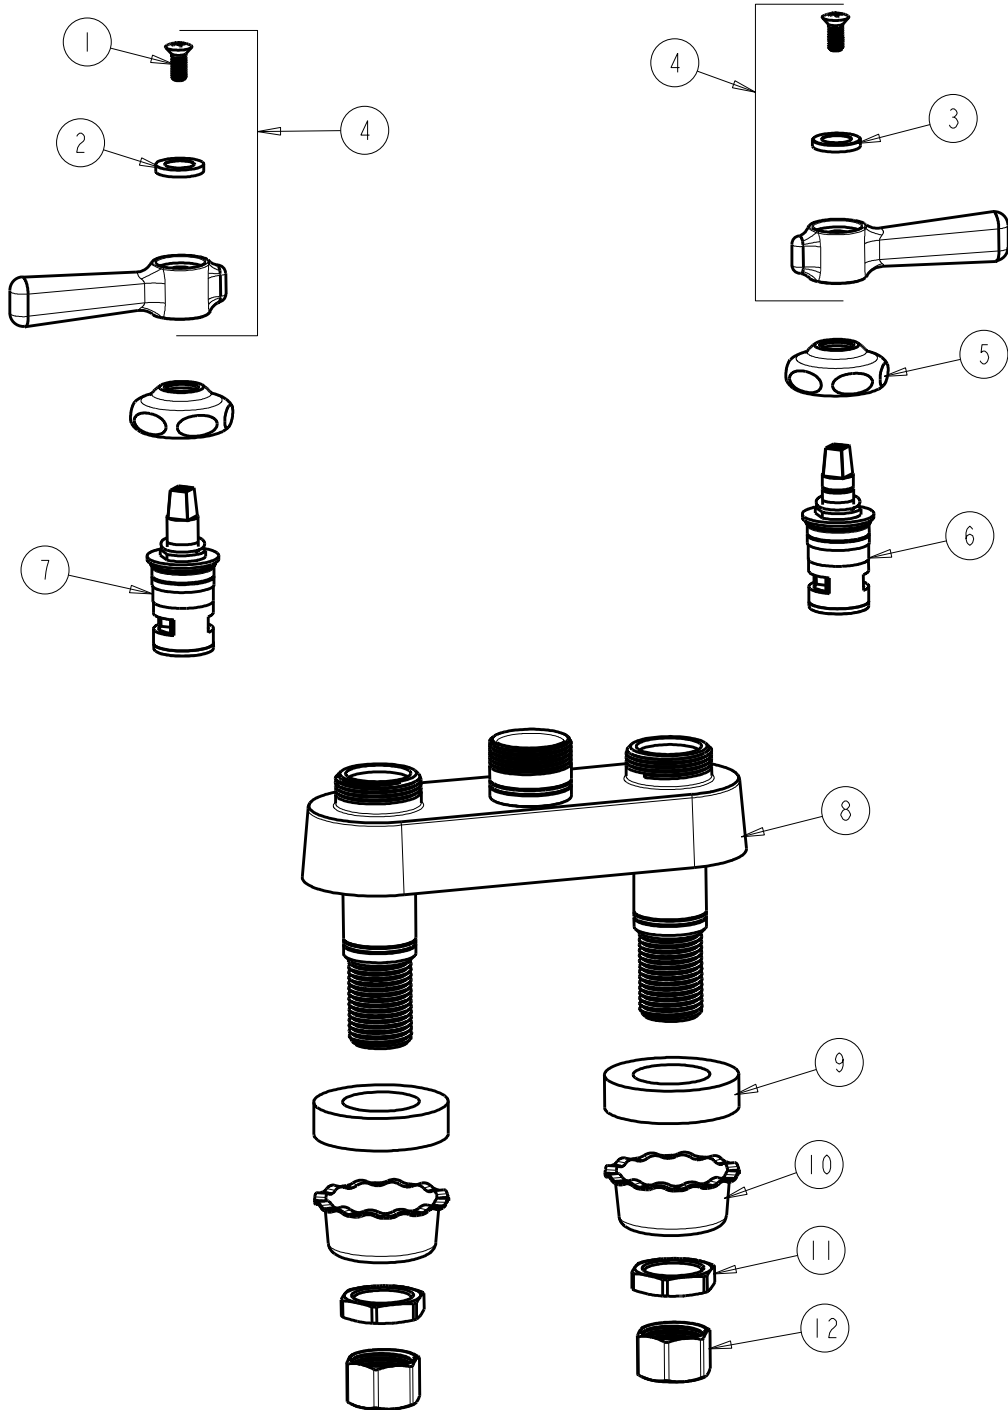

BY: SID DATE: 12-05-11

CHK: *[Signature]* REV:

FITTING NO.

895-LESSSPTXKABCP

SUBMITTED MODEL NO.

ITEM NO.

ITEM	PART NO.	DESCRIPTION	ITEM	PART NO.	DESCRIPTION
1	420-010JKRCF	SCREW, 10-32 UNC PH 1/2	8	---	VALVE BODY (NOT SOLD SEPARATELY)
2	633-023JKNF	INDEX BUTTON (RED)	9	555-313JKNF	WASHER
3	633-123JKNF	INDEX BUTTON (BLUE)	10	1797-114JKNF	BASIN COCK WASHER
4	369-PRJKCP	LEVER HANDLE ASSEMBLY (PAIR)	11	49-004JKRBF	LOCKNUT
5	1-214JKCP	CAP	12	49-005JKRBF	COUPLING NUT
6	1-099XKJKABNF	RH CERAMIC CARTRIDGE 1/4			
7	1-100XKJKABNF	LH CERAMIC CARTRIDGE 1/4			