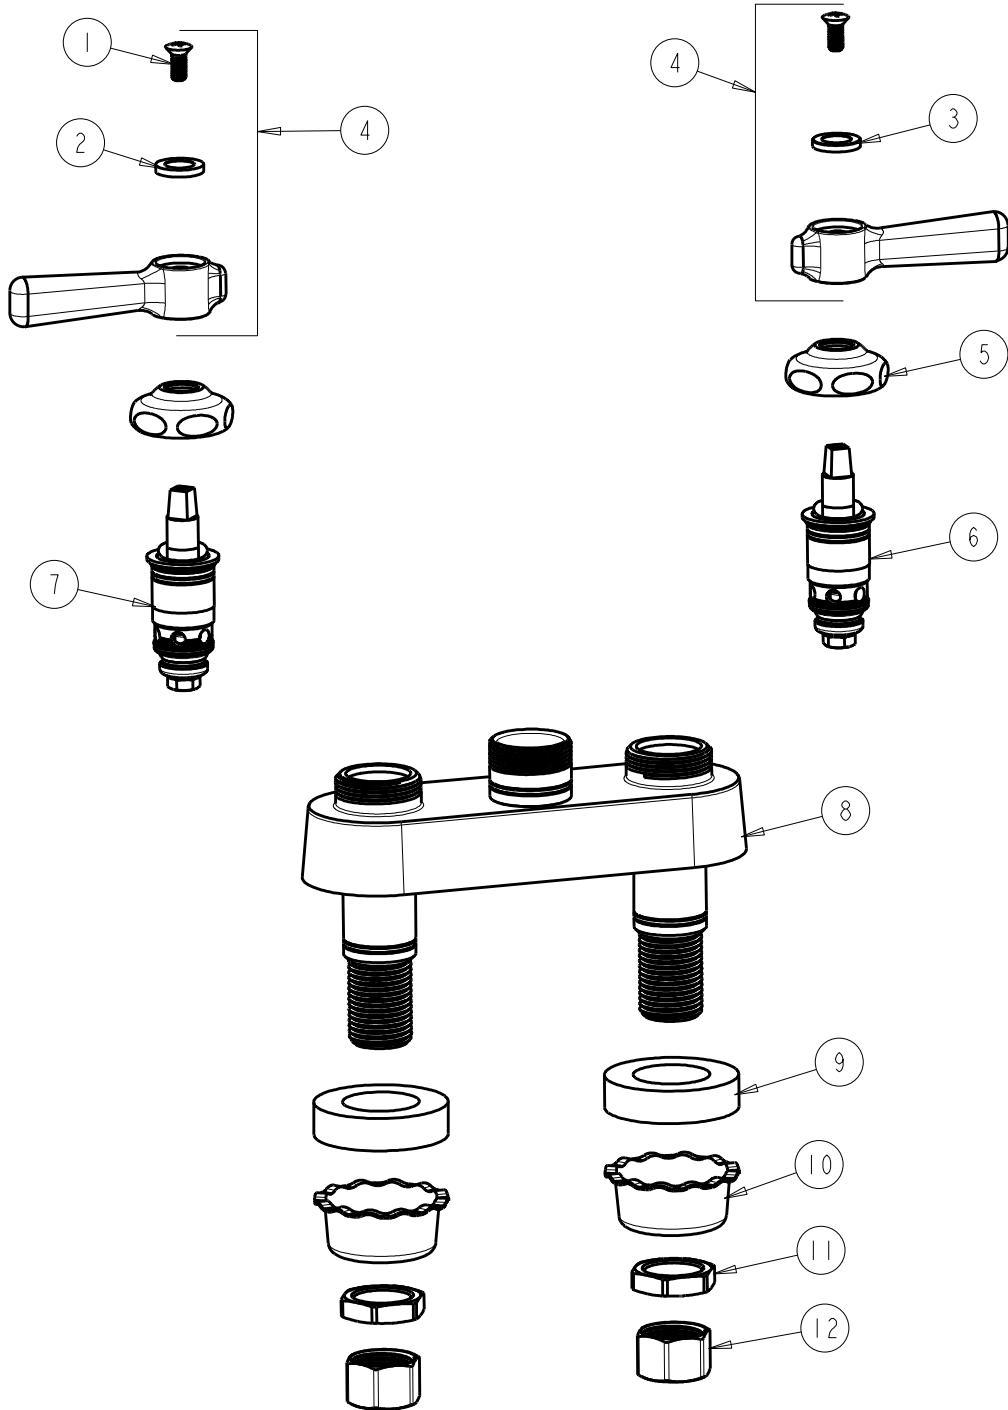

BY: SID DATE: 12-05-11

CHK: *[Signature]* REV:

FITTING NO.

895-LESSSPTABCP

SUBMITTED MODEL NO.

ITEM NO.

ITEM	PART NO.	DESCRIPTION	ITEM	PART NO.	DESCRIPTION
1	420-010JKRCF	SCREW, 10-32 UNC PH 1/2	8	---	VALVE BODY (NOT SOLD SEPARATELY)
2	633-023JKNF	INDEX BUTTON (RED)	9	555-313JKNF	WASHER
3	633-123JKNF	INDEX BUTTON (BLUE)	10	1797-114JKNF	BASIN COCK WASHER
4	369-PRJKCP	LEVER HANDLE ASSEMBLY (PAIR)	11	49-004JKRBF	LOCKNUT
5	1-214JKCP	CAP	12	49-005JKRBF	COUPLING NUT
6	1-099XTJKABNF	QUATURN CARTRIDGE (RH)			
7	1-100XTJKABNF	QUATURN CARTRIDGE (LH)			