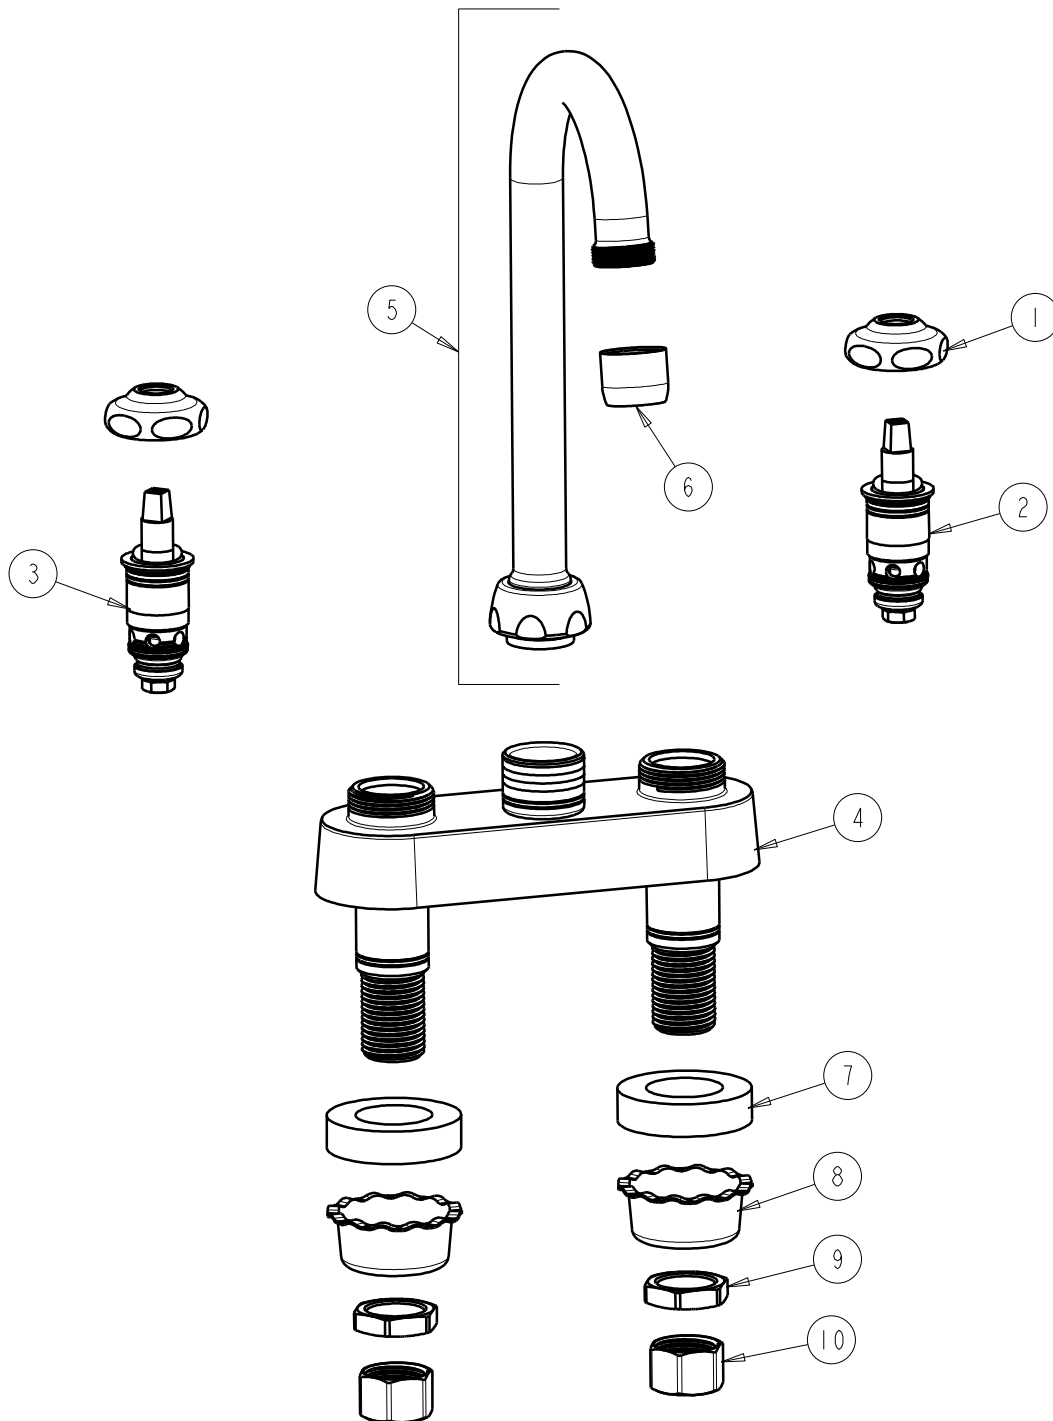

BY: SID

DATE: 05-21-09

CHK: *[Signature]*

REV:

ITEM NO.

FOR TECHNICAL ASSISTANCE
1-800-TEC-TRUE (1-800-832-8783)

ITEM	PART NO.	DESCRIPTION	ITEM	PART NO.	DESCRIPTION
1	1-214JKCP	CAP	6	E3JKCP	SOFTFLO AERATOR OUTLET
2	AB1-099XTJKNF	QUATURN UNIT (RH)	7	555-313JKNF	WASHER
3	AB1-100XTJKNF	QUATURN UNIT (LH)	8	1797-114JKNF	BASIN COCK WASHER
4	—	VALVE BODY (NOT SOLD SEPARATELY)	9	49-004JKRBF	LOCKNUT
5	GN1AE3JKCP	FOR PARTS SEE GN1AE3JKCP	10	49-005JKRBF	COUPLING NUT