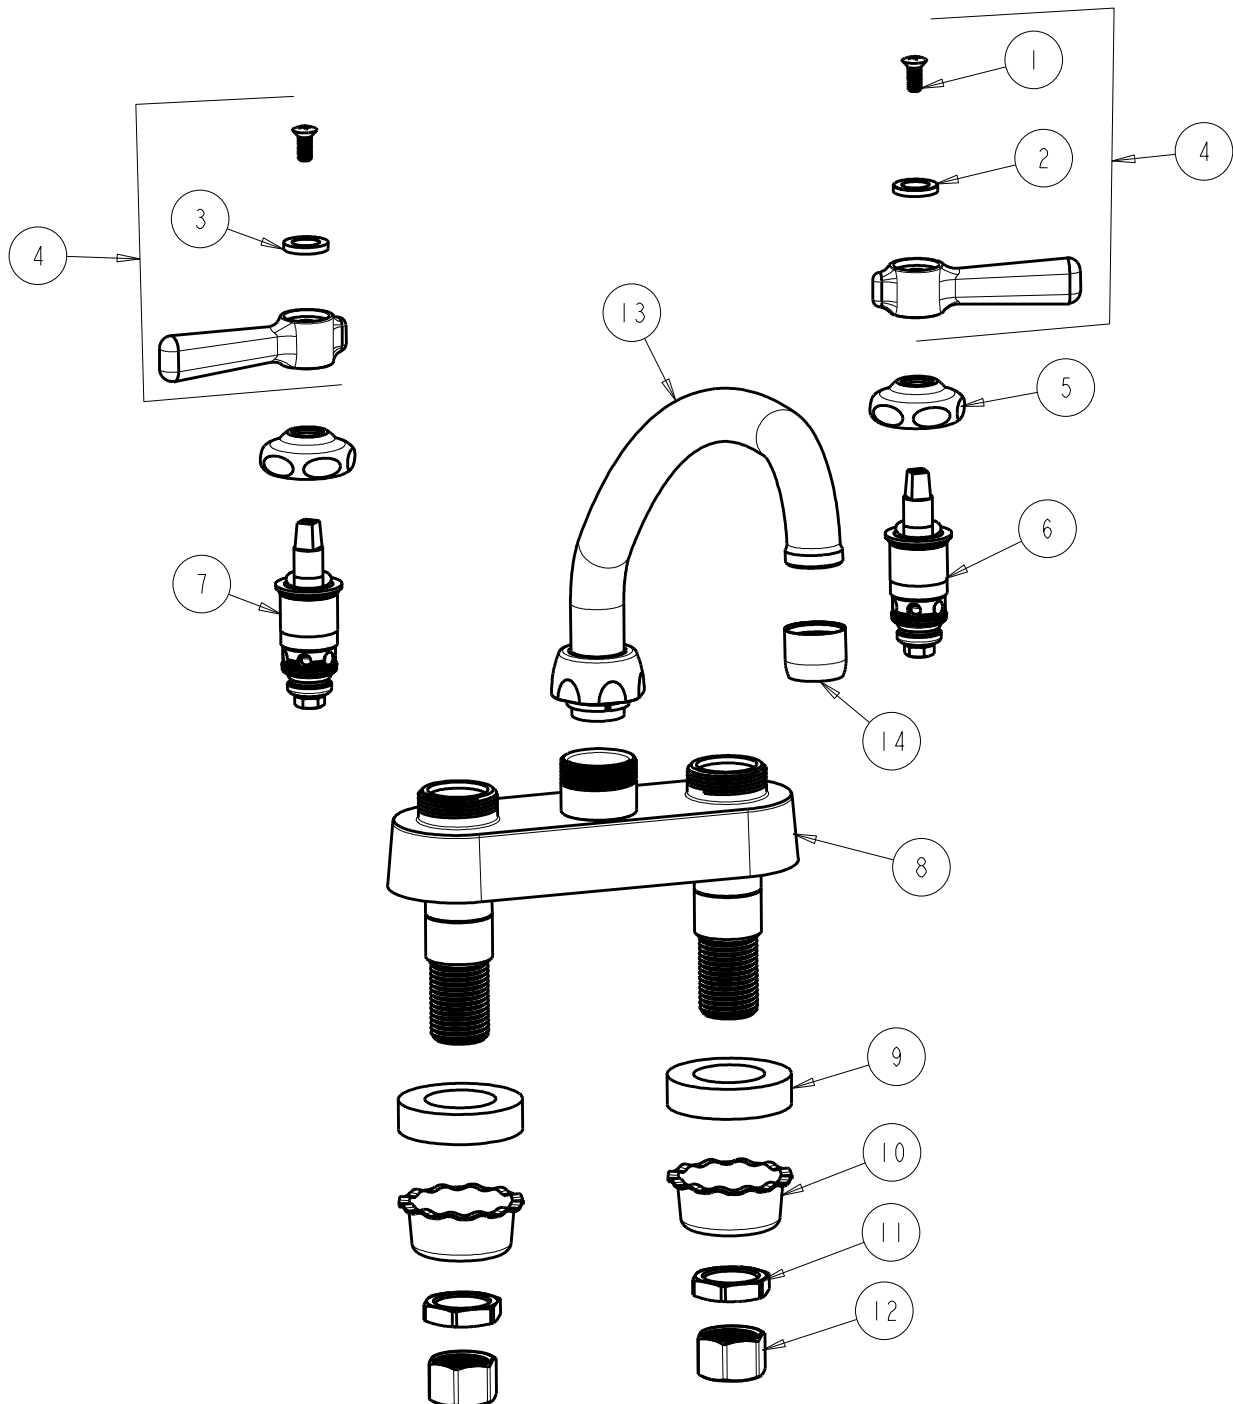

CHICAGO FAUCETS
a Geberit company

2100 South Clearwater Drive
Des Plaines, IL 60018
Phone: 847-803-5000
Fax: 847-803-5454
www.chicagofaucets.com

REPAIR PARTS

FITTING NO.

895-L9CP

SUBMITTED MODEL NO.

ITEM NO.

FOR TECHNICAL ASSISTANCE
1-800-TEC-TRUE (1-800-832-8783)

BY: SID DATE: 12-05-11

CHK: *[Signature]* REV:

ITEM	PART NO.	DESCRIPTION	ITEM	PART NO.	DESCRIPTION
1	420-010JKRCF	SCREW, 10-32 UNC PH 1/2	8	----	VALVE BODY (NOT SOLD SEPARATELY)
2	633-123JKNF	INDEX BUTTON (BLUE)	9	555-313JKNF	WASHER
3	633-023JKNF	INDEX BUTTON (RED)	10	1797-114JKNF	BASIN COCK WASHER
4	369-PRJKCP	LEVER HANDLE ASSEMBLY (PAIR)	11	49-004JKRBF	LOCKNUT
5	1-214JKCP	CAP	12	49-005JKRBF	COUPLING NUT
6	1-099XTJKNF	QUATURN CARTRIDGE (RH)	13	L9LESSE3JKCP	SPOUT
7	1-100XTJKNF	QUATURN CARTRIDGE (LH)	14	E3JKCP	SOFTFLO AERATOR 2.2 GPM