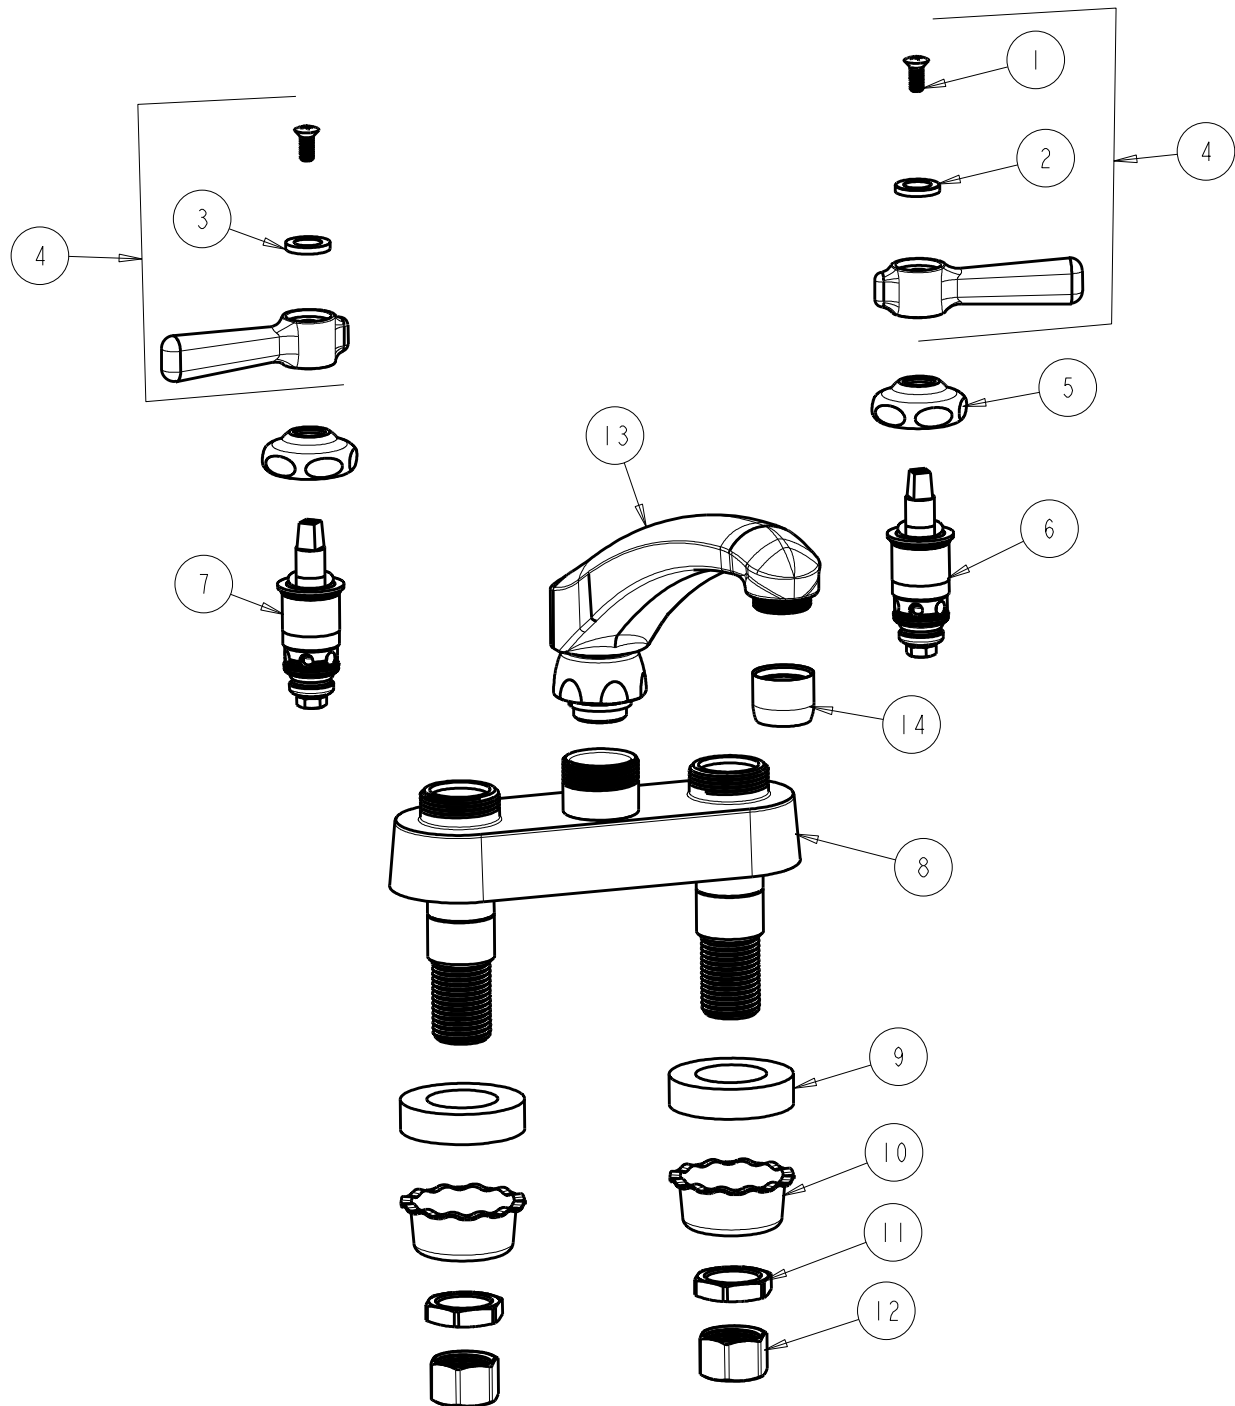

CHICAGO FAUCETS
a Geberit company

2100 South Clearwater Drive
Des Plaines, IL 60018
Phone: 847-803-5000
Fax: 847-803-5454
www.chicagofaucets.com

REPAIR PARTS

FITTING NO.

895-L8CP

SUBMITTED MODEL NO.

ITEM NO.

FOR TECHNICAL ASSISTANCE
1-800-TEC-TRUE (1-800-832-8783)

BY: SID DATE: 12-05-11
CHK: *[Signature]* REV:

ITEM	PART NO.	DESCRIPTION	ITEM	PART NO.	DESCRIPTION
1	420-010JKRCF	SCREW, 10-32 UNC PH 1/2	8	----	VALVE BODY (NOT SOLD SEPARATELY)
2	633-123JKNF	INDEX BUTTON (BLUE)	9	555-313JKNF	WASHER
3	633-023JKNF	INDEX BUTTON (RED)	10	1797-114JKNF	BASIN COCK WASHER
4	369-PRJKCP	LEVER HANDLE ASSEMBLY (PAIR)	11	49-004JKRBF	LOCKNUT
5	1-214JKCP	CAP	12	49-005JKRBF	COUPLING NUT
6	1-099XTJKNF	QUATURN CARTRIDGE (RH)	13	L8LESSE3JKCP	SPOUT
7	1-100XTJKNF	QUATURN CARTRIDGE (LH)	14	E3JKCP	SOFTFLO AERATOR 2.2 GPM