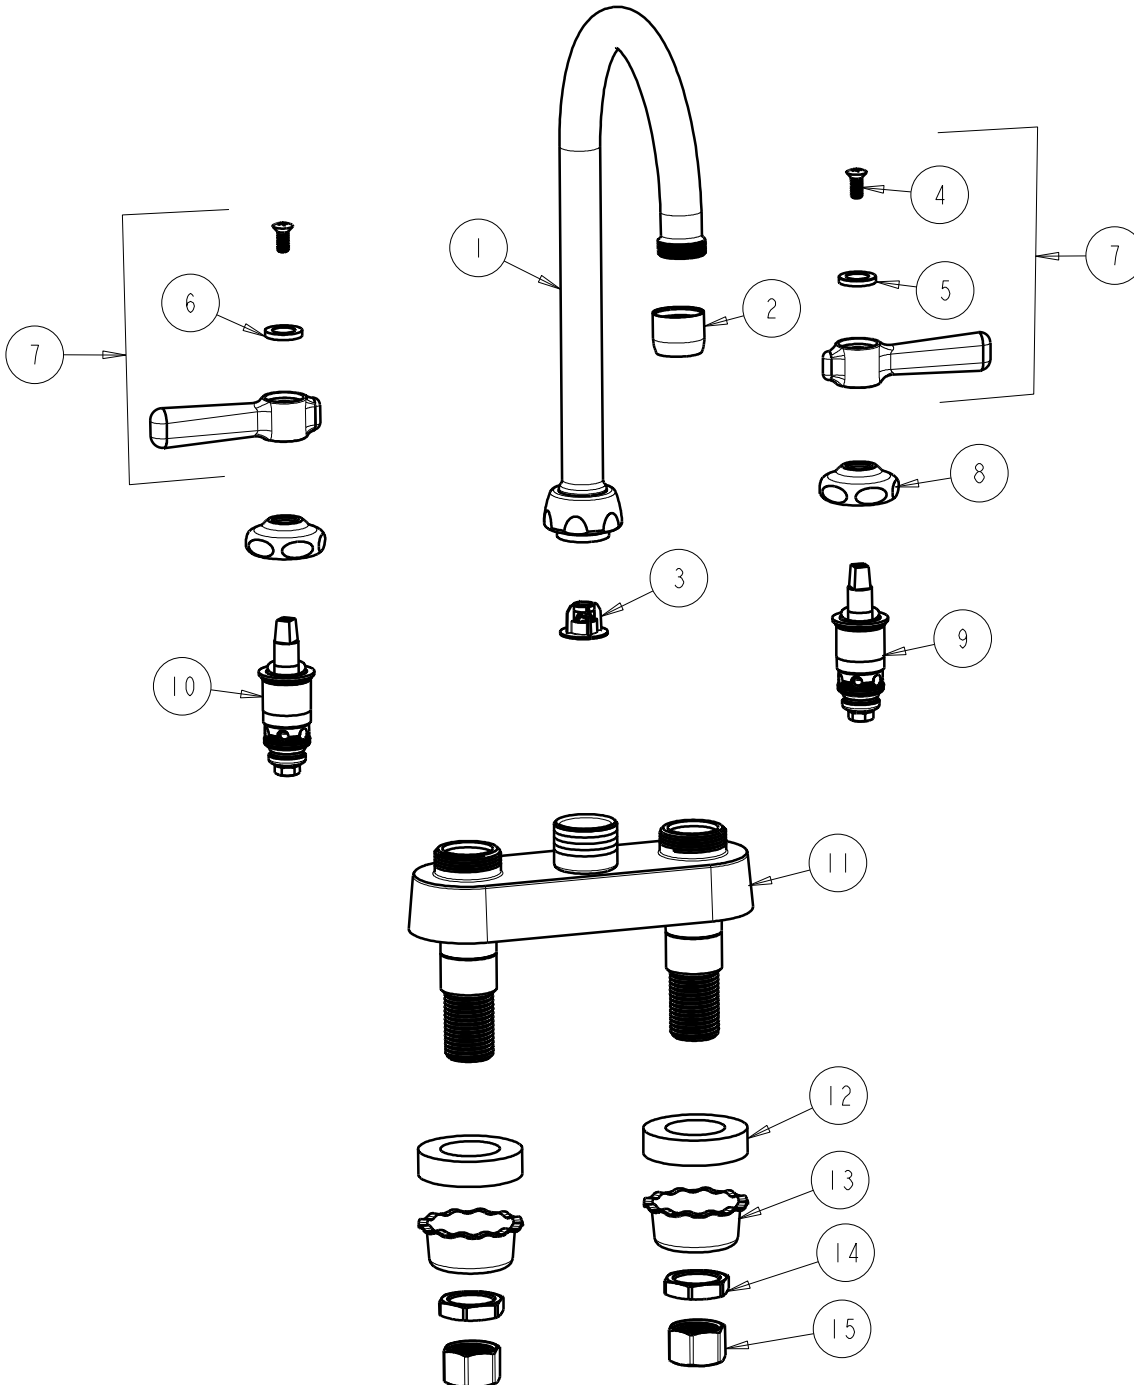

CHICAGO FAUCETS
a Geberit company

2100 South Clearwater Drive
Des Plaines, IL 60018
Phone: 847-803-5000
Fax: 847-803-5454
www.chicagofaucets.com

REPAIR PARTS

FITTING NO.

895-GN2AFCE3CP

SUBMITTED MODEL NO.

BY: JAR DATE: 02-12-10

CHK: *JAR* REV:

ITEM NO.

FOR TECHNICAL ASSISTANCE
1-800-TEC-TRUE (1-800-832-8783)

ITEM	PART NO.	DESCRIPTION	ITEM	PART NO.	DESCRIPTION
1	GN2AJKCP	GN SPOUT-A TYPE END	9	1-099XTJKNF	QUATURN UNIT (RH)
2	E3JKCP	SOFTFLO AERATOR OUTLET	10	1-100XTJKNF	QUATURN UNIT (LH)
3	50-043KJKNF	FLOW CONTROL 1.5 GPM	11	----	VALVE BODY (NOT SOLD SEPARATELY)
4	420-010JKRCF	SCREW, 10-32 UNC PH 1/2	12	555-313JKNF	WASHER
5	633-123JKNF	INDEX BUTTON (BLUE)	13	1797-114JKNF	BASIN COCK WASHER
6	633-023JKNF	INDEX BUTTON (RED)	14	49-004JKRBF	LOCKNUT
7	369-PRJKCP	LEVER HANDLE ASSEMBLY (PAIR)	15	49-005JKRBF	COUPLING NUT
8	1-214JKCP	CAP			