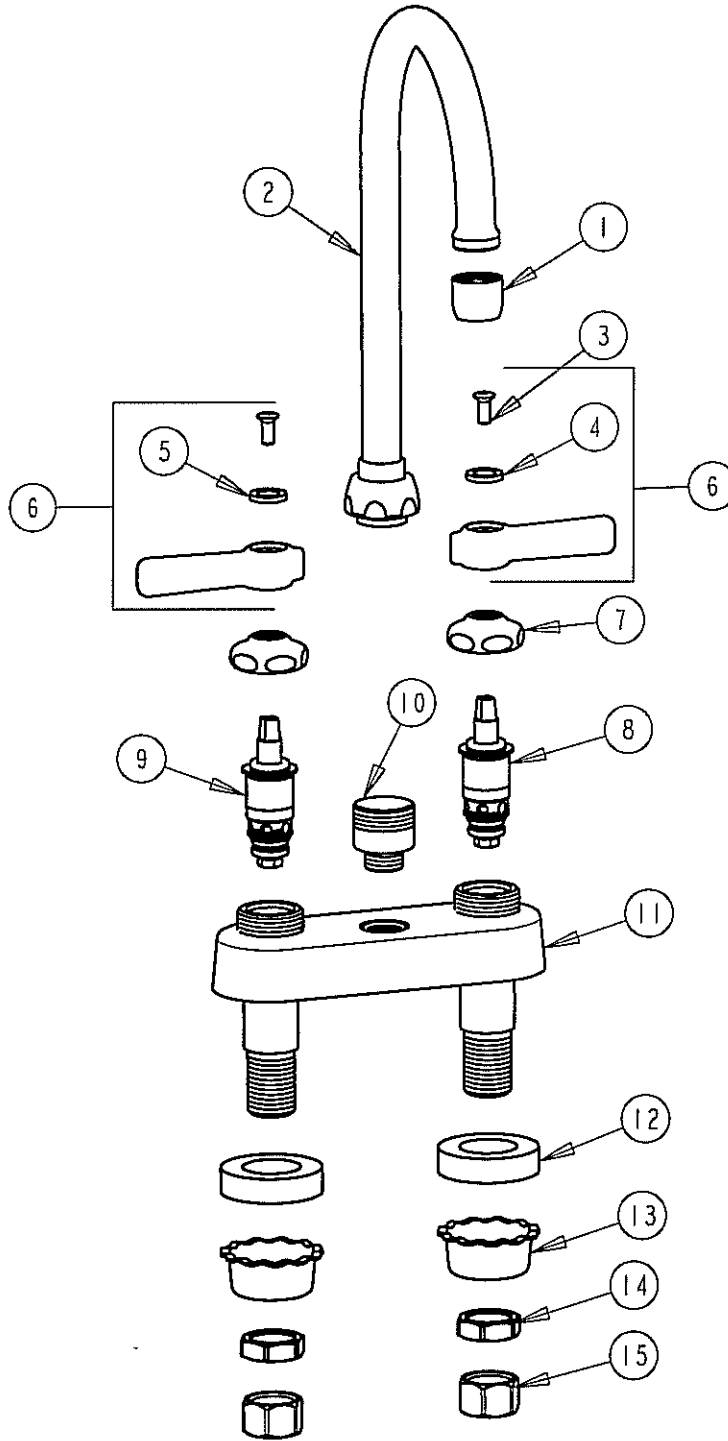

# PARTS LIST

BY: SID  
CHK'D: DT

**CHICAGO FAUCETS**  
Last As Long As The Building

FINISH: AS SPECIFIED  
DATE: 11-12-02

895-GN2AE3

ITEM NO.	PART NO.	DESCRIPTION	ITEM NO.	PART NO.	DESCRIPTION
1	E3	SOFTFLO OUTLET	9	1-100XT	QUATURN UNIT (LH)
2	GN2A	FOR PARTS SEE GN8A	10	225-005	ADAPTER
3	420-010	SCREW	11	-----	VALVE BODY (NOT SOLD SEPARATELY)
4	633-123	INDEX BUTTON (BLUE)	12	555-313	WASHER
5	633-023	INDEX BUTTON (RED)	13	1797-114	BASIN COCK WASHER
6	369PR	LEVER HANDLE ASSEMBLY	14	49-004	LOCKNUT
7	1-214	CAP	15	49-005	COUPLING NUT
8	1-099XT	QUATURN UNIT (RH)			