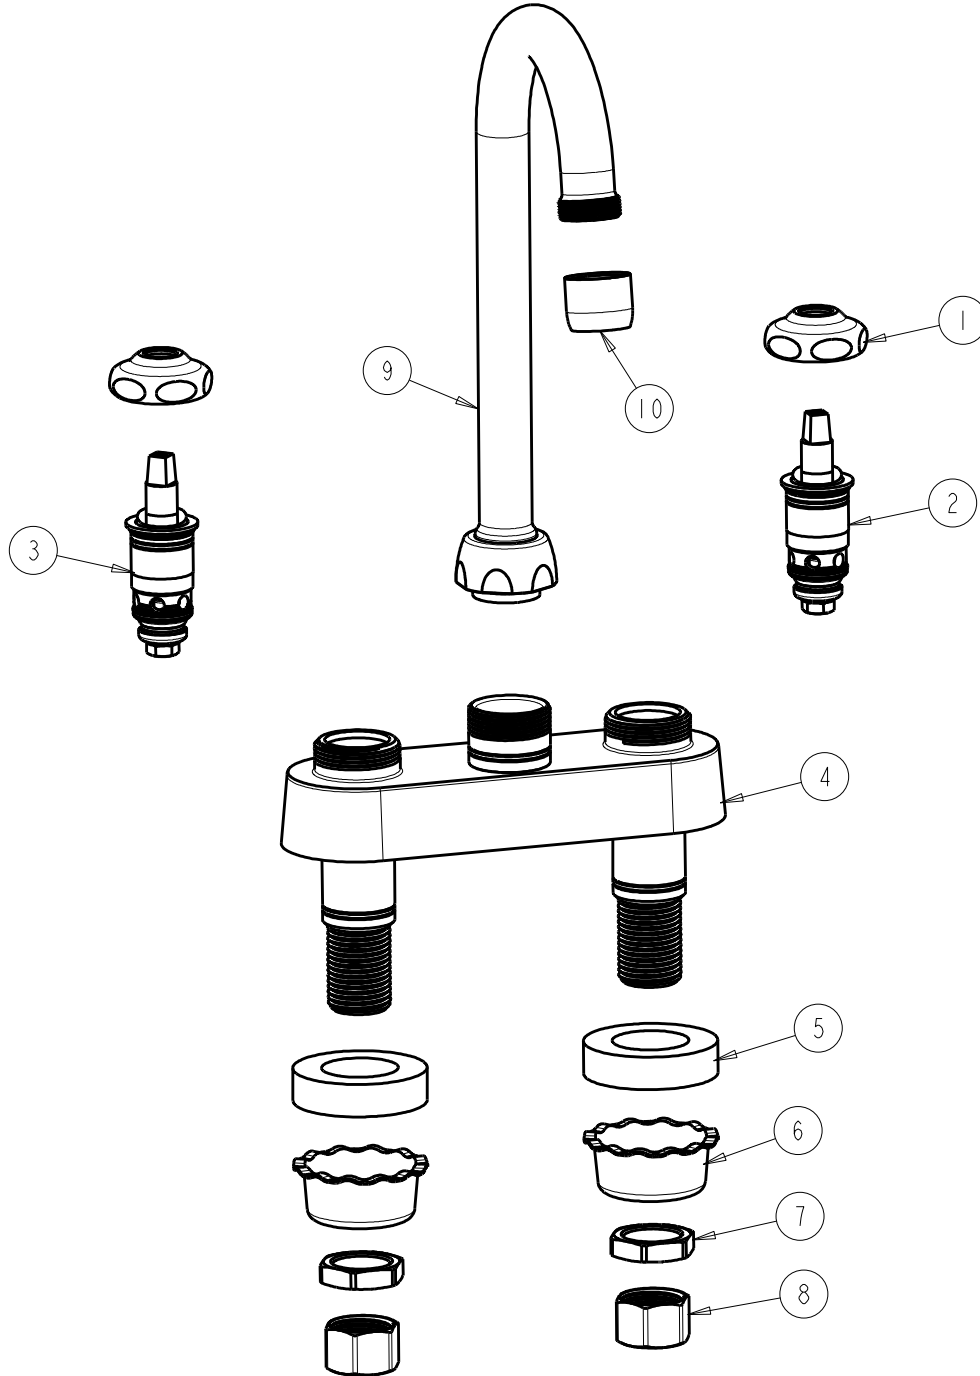

BY: SID DATE: 12-05-11

CHK:  REV:

FITTING NO.

895-E35LESSHDLBCP

SUBMITTED MODEL NO.

ITEM NO.

ITEM	PART NO.	DESCRIPTION	ITEM	PART NO.	DESCRIPTION
1	1-214JKCP	CAP	7	49-004JKRBF	LOCKNUT
2	1-099XTJKABNF	QUATURN CARTRIDGE (RH)	8	49-005JKRBF	COUPLING NUT
3	1-100XTJKABNF	QUATURN CARTRIDGE (LH)	9	GN1AJKCP	SPOUT
4	—	VALVE BODY (NOT SOLD SEPARATELY)	10	E35JKCP	SOFTFLO AERATOR 1.5 GPM
5	555-313JKNF	WASHER			
6	1797-114JKNF	BASIN COCK WASHER			