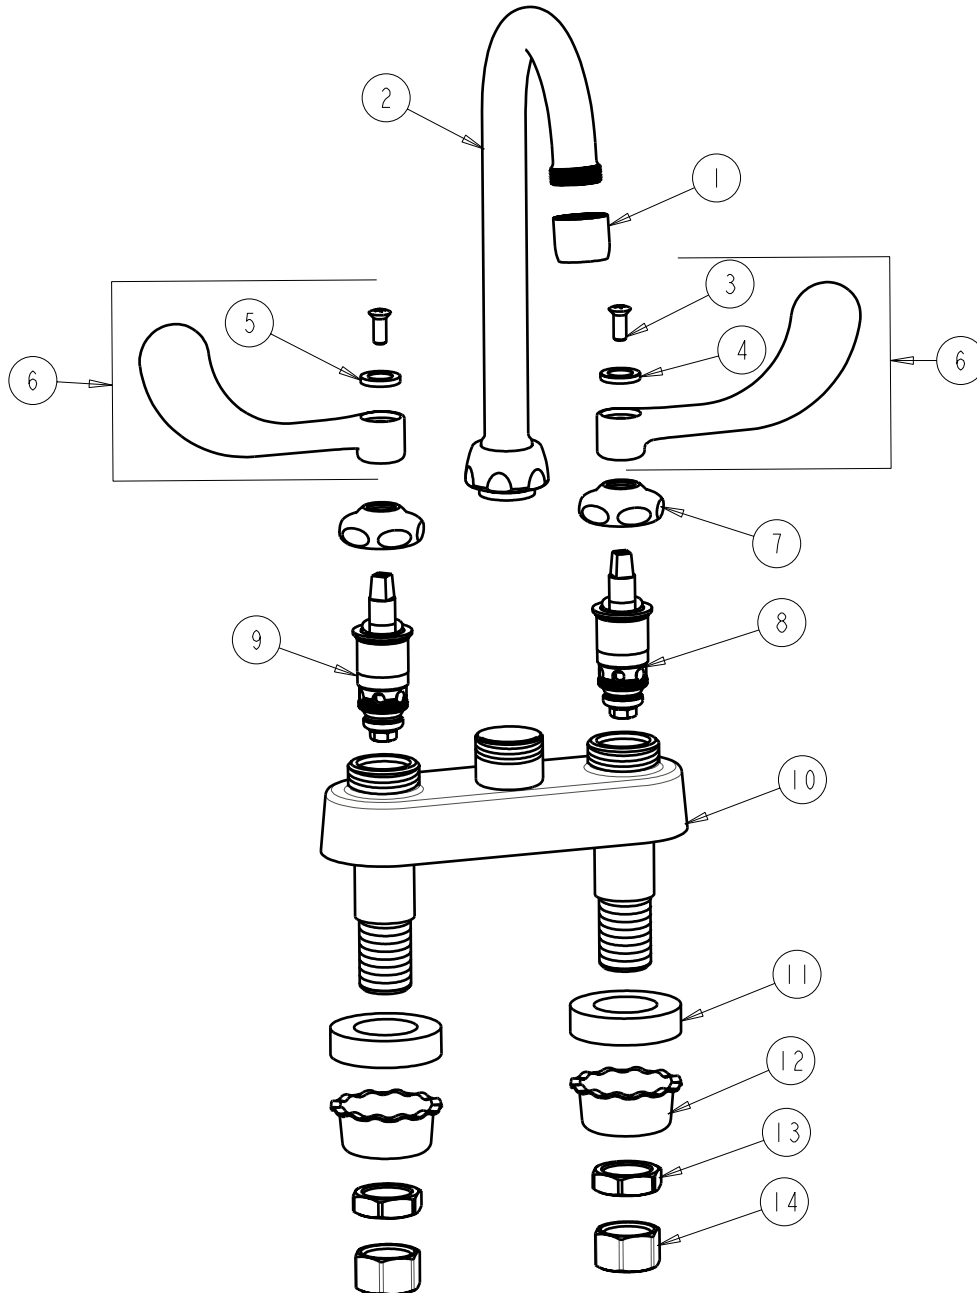

CHICAGO FAUCETS
a Geberit company

2100 South Clearwater Drive
Des Plaines, IL 60018
Phone: 847-803-5000
Fax: 847-803-5454
www.chicagofaucets.com

REPAIR PARTS

FITTING NO.

895-E35-317CP

SUBMITTED MODEL NO.

ITEM NO.

FOR TECHNICAL ASSISTANCE
1-800-TEC-TRUE (1-800-832-8783)

BY: SID DATE: 12-07-07

CHK: *[Signature]* REV:

ITEM	PART NO.	DESCRIPTION	ITEM	PART NO.	DESCRIPTION
1	E35JKCP	SOFTFLO AERATOR 1.5 GPM	8	1-099XTJKNF	QUATURN UNIT (RH)
2	GN1AJKCP	FOR PARTS SEE GN1AJKCP	9	1-100XTJKNF	QUATURN UNIT (LH)
3	420-010JKRCF	SCREW, 10-32 UNC PH 1/2	10	---	VALVE BODY (NOT SOLD SEPARATELY)
4	633-123JKNF	INDEX BUTTON (BLUE)	11	555-313JKNF	WASHER
5	633-023JKNF	INDEX BUTTON (RED)	12	1797-114JKNF	BASIN COCK WASHER
6	317-PRJKCP	WRISTBLADE HANDLE ASSY. (PAIR)	13	49-004JKRBF	LOCKNUT
7	1-214JKCP	CAP	14	49-005JKRBF	COUPLING NUT