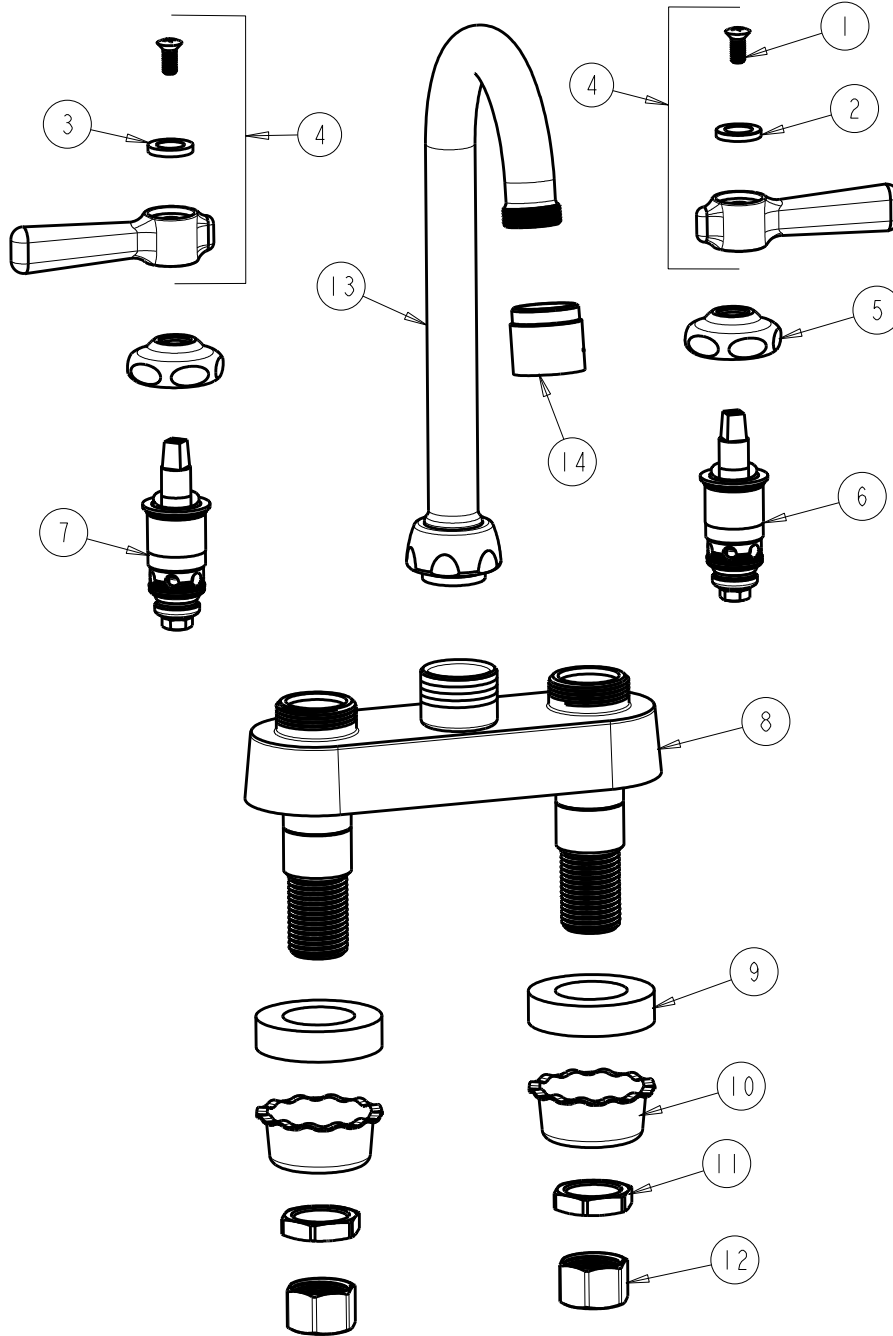

CHICAGO FAUCETS
a Geberit company

2100 South Clearwater Drive
Des Plaines, IL 60018
Phone: 847-803-5000
Fax: 847-803-5454
www.chicagofaucets.com

REPAIR PARTS

FITTING NO.

895-E2805-5CP

SUBMITTED MODEL NO.

ITEM NO.

FOR TECHNICAL ASSISTANCE
1-800-TEC-TRUE (1-800-832-8783)

BY: SID DATE: 02-10-11

CHK: *[Signature]* REV:

ITEM	PART NO.	DESCRIPTION	ITEM	PART NO.	DESCRIPTION
1	420-010JKRCF	SCREW, 10-32 UNC PH 1/2	8	-----	VALVE BODY (NOT SOLD SEPARATELY)
2	633-123JKNF	INDEX BUTTON (BLUE)	9	555-313JKNF	WASHER
3	633-023JKNF	INDEX BUTTON (RED)	10	1797-114JKNF	BASIN COCK WASHER
4	369-PRJKCP	LEVER HANDLE ASSEMBLY (PAIR)	11	49-004JKRBF	LOCKNUT
5	1-214JKCP	CAP	12	49-005JKRBF	COUPLING NUT
6	1-099XTJKNF	QUATURN UNIT (RH)	13	GN1AJKCP	FOR PARTS SEE GN1AJKCP
7	1-100XTJKNF	QUATURN UNIT (LH)	14	E2805-5JKCP	VANDAL RESISTANT SPRAY OUTLET