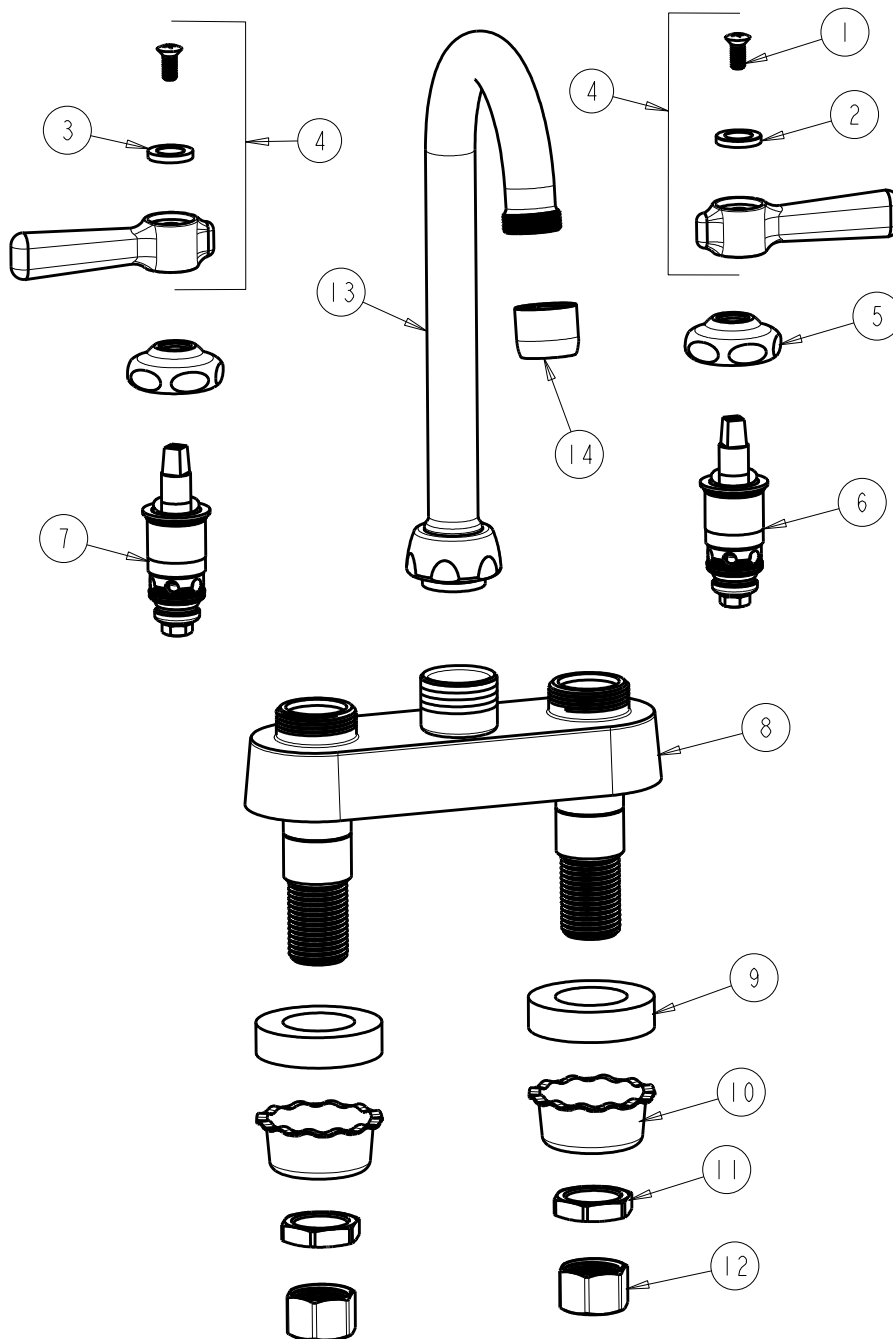

CHICAGO FAUCETS
a Geberit company

2100 South Clearwater Drive
Des Plaines, IL 60018
Phone: 847-803-5000
Fax: 847-803-5454
www.chicagofaucets.com

REPAIR PARTS

FITTING NO.

895-CP

SUBMITTED MODEL NO.

ITEM NO.

FOR TECHNICAL ASSISTANCE
1-800-TEC-TRUE (1-800-832-8783)

BY: SID DATE: 04-09-02

CHK: *[Signature]* REV: 02-10-11

ITEM	PART NO.	DESCRIPTION	ITEM	PART NO.	DESCRIPTION
1	420-010JKRCF	SCREW, 10-32 UNC PH 1/2	8	-----	VALVE BODY (NOT SOLD SEPARATELY)
2	633-123JKNF	INDEX BUTTON (BLUE)	9	555-313JKNF	WASHER
3	633-023JKNF	INDEX BUTTON (RED)	10	1797-114JKNF	BASIN COCK WASHER
4	369-PRJKCP	LEVER HANDLE ASSEMBLY (PAIR)	11	49-004JKRBF	LOCKNUT
5	1-214JKCP	CAP	12	49-005JKRBF	COUPLING NUT
6	1-099XTJKNF	QUATURN UNIT (RH)	13	GN1AJKCP	FOR PARTS SEE GN1AJKCP
7	1-100XTJKNF	QUATURN UNIT (LH)	14	E3JKCP	SOFTFLO AERATOR OUTLET