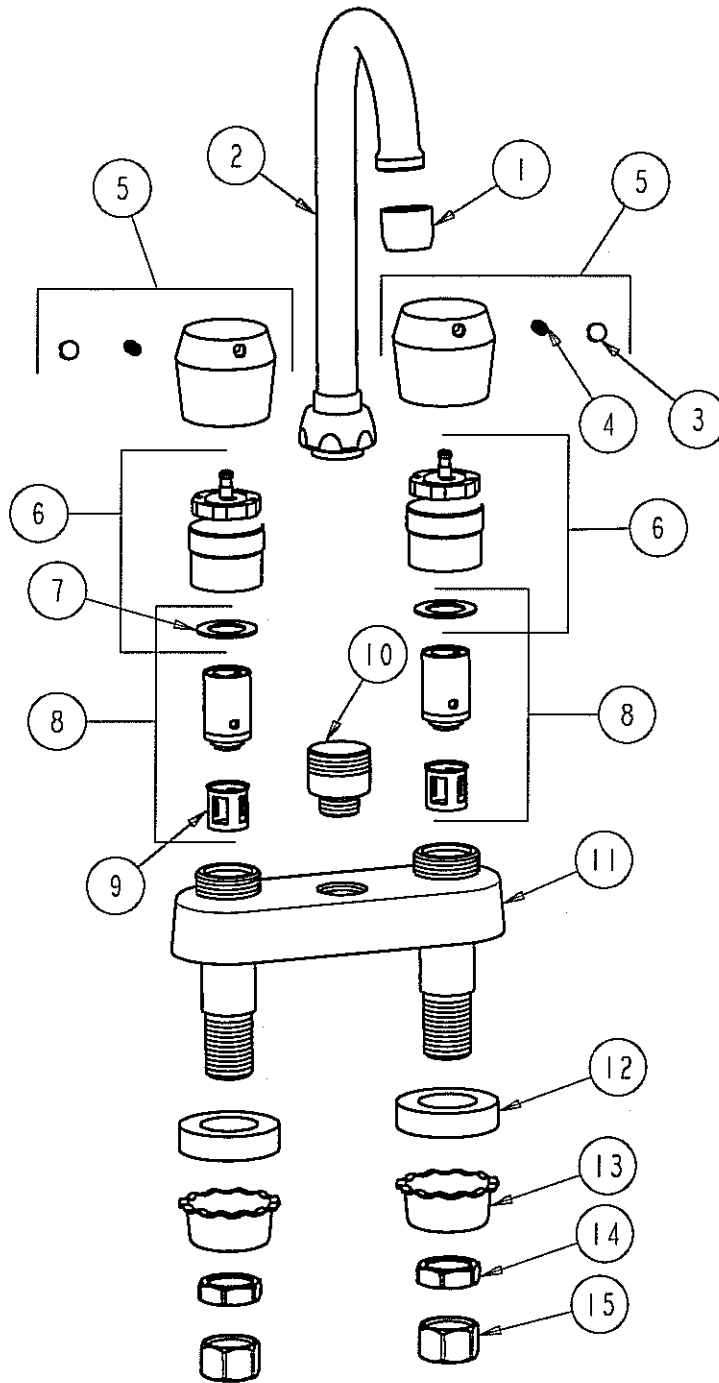

PARTS LIST

BY: SID
CHK'D: *AT*

CHICAGO FAUCETS
Last As Long As The Building

FINISH: AS SPECIFIED
DATE: 11-12-02

895-665

NOTE: ITEM 11 IS ADHESIVED BUT IS AVAILABLE AS A JK PART.

ITEM NO.	PART NO.	DESCRIPTION	ITEM NO.	PART NO.	DESCRIPTION
1	E3	SOFTFLO OUTLET	10	225-005	ADAPTER
2	GN1A	FOR PARTS SEE GN8A	11	-----	VALVE BODY (NOT SOLD SEPARATELY)
3	665-309K	BUTTONS, HOT AND COLD	12	555-313	WASHER
4	665-116	SET SCREW	13	1797-114	BASIN COCK WASHER
5	665-PSH	PUSH HANDLE ASSEMBLY	14	49-004	LOCKNUT
6	665-190K	ACTUATOR ASSEMBLY	15	49-005	COUPLING NUT
7	665-011	SEALING WASHER			
8	671-X	METERING VALVE CARTRIDGE			
9	667-402	MVP FILTER			