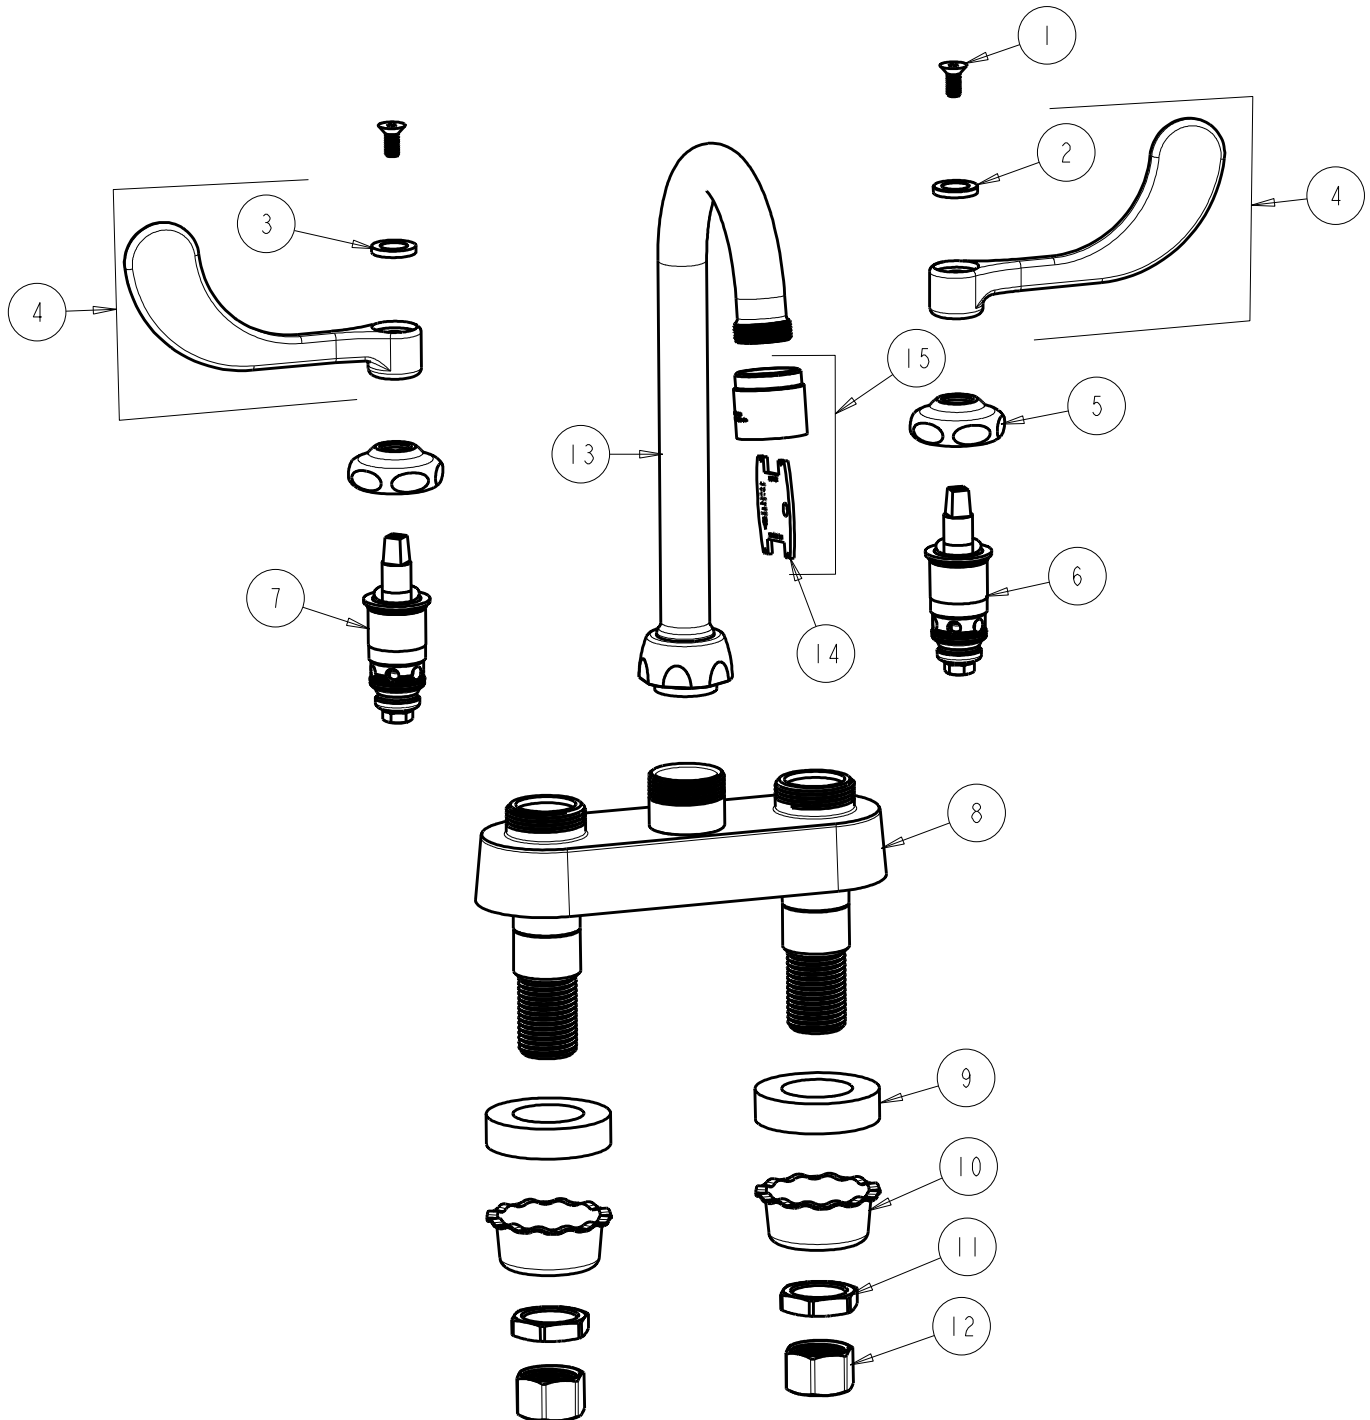

CHICAGO FAUCETS
a Geberit company

2100 South Clearwater Drive
Des Plaines, IL 60018
Phone: 847-803-5000
Fax: 847-803-5454
www.chicagofaucets.com

REPAIR PARTS

FITTING NO.

895-317VPCCP

SUBMITTED MODEL NO.

ITEM NO.

FOR TECHNICAL ASSISTANCE
1-800-TEC-TRUE (1-800-832-8783)

BY: SID DATE: 11-22-11

CHK: *[Signature]* REV:

ITEM	PART NO.	DESCRIPTION	ITEM	PART NO.	DESCRIPTION
1	420-020JKNF	SCREW, 1/8 FLAT HEX HEAD X 1/2	9	555-313JKNF	WASHER
2	633-123JKNF	INDEX BUTTON (BLUE)	10	1797-114JKNF	BASIN COCK WASHER
3	633-023JKNF	INDEX BUTTON (RED)	11	49-004JKRBF	LOCKNUT
4	317-PRJKCP	HANDLE, 4" WRISTBLADE (PAIR)	12	49-005JKRBF	COUPLING NUT
5	1-214JKCP	CAP	13	GN1AJKCP	SPOUT
6	1-099XTJKNF	QUATURN CARTRIDGE (RH)	14	3-024JKRCF	KEY, VP
7	1-100XTJKNF	QUATURN CARTRIDGE (LH)	15	E3VPJKCP	VP SOFTFLO AERATOR 2.2 GPM
8	---	VALVE BODY (NOT SOLD SEPARATELY)			