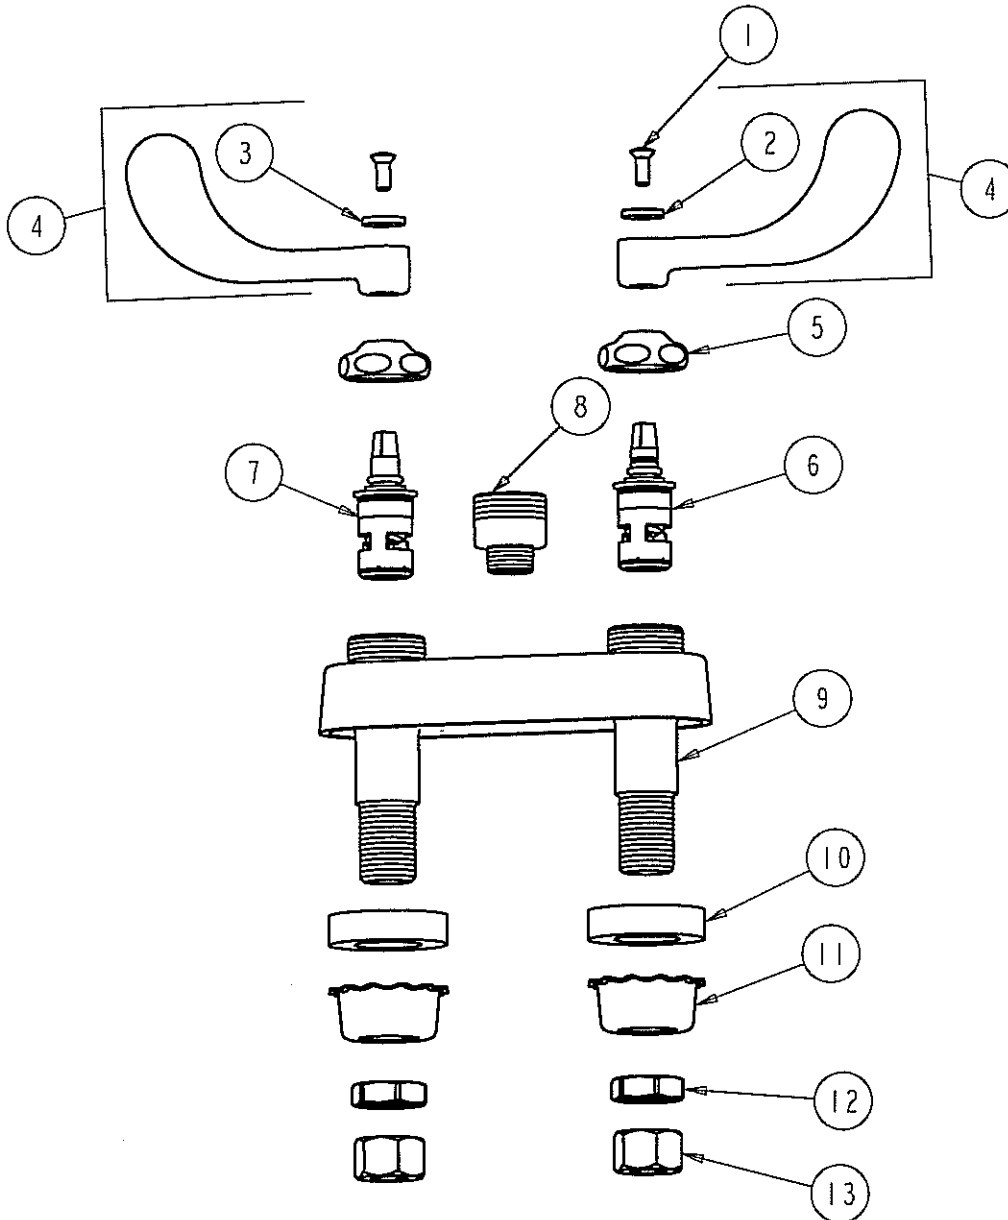

PARTS LIST

BY: SID
CHK'D: *[Signature]*

CHICAGO FAUCETS
Last As Long As The Building

FINISH: AS SPECIFIED
DATE: 11-12-02

895-317LESSSPTXK

ITEM NO.	PART NO.	DESCRIPTION	ITEM NO.	PART NO.	DESCRIPTION
1	420-010	SCREW	9	-----	VALVE BODY (NOT SOLD SEPARATELY)
2	633-123	INDEX BUTTON (BLUE)	10	555-313	WASHER
3	633-023	INDEX BUTTON (RED)	11	1797-114	BASIN COCK WASHER
4	317-PR	WRISTBLADE HANDLE ASSY.	12	49-004	LOCKNUT
5	1-214	CAP	13	49-005	COUPLING NUT
6	1-099XK	RH CERAMIC QUATURN UNIT			
7	1-100XK	LH CERAMIC QUATURN UNIT			
8	225-005	ADAPTER			