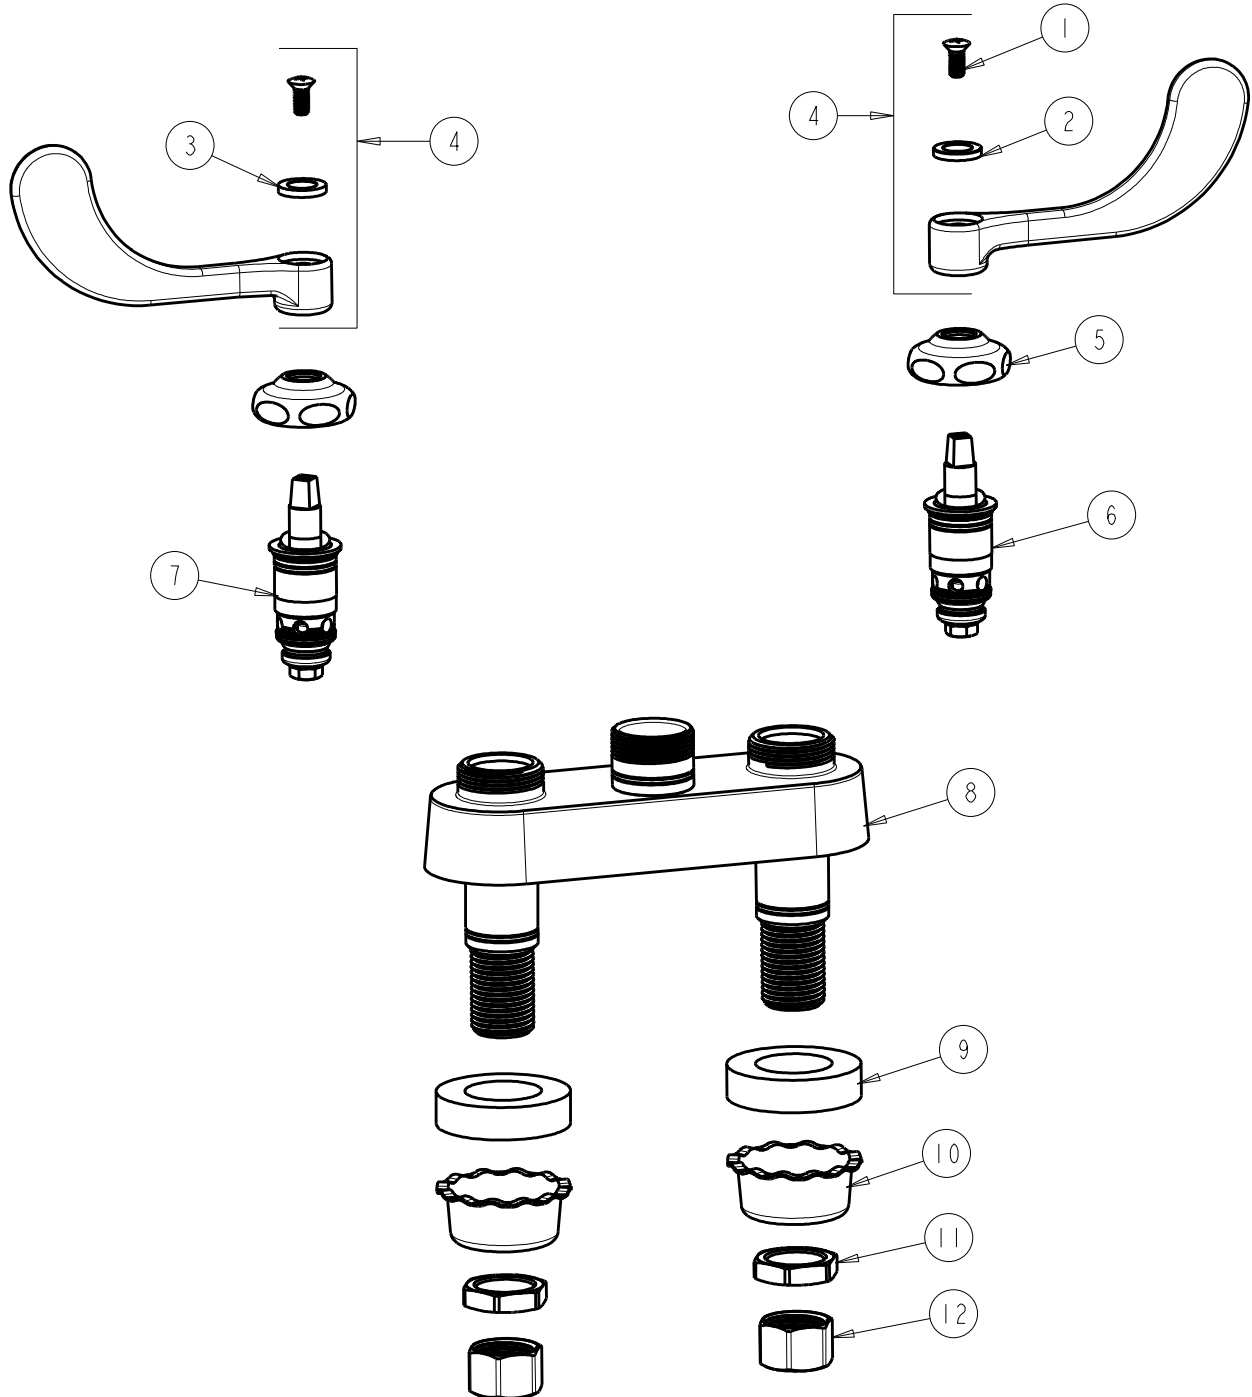

BY: SID DATE: 12-05-11

CHK: *[Signature]* REV:

FITTING NO.

895-317LESSSPTABCP

SUBMITTED MODEL NO.

ITEM NO.

ITEM	PART NO.	DESCRIPTION	ITEM	PART NO.	DESCRIPTION
1	420-010JKRCF	SCREW, 10-32 UNC PH 1/2	8	---	VALVE BODY (NOT SOLD SEPARATELY)
2	633-123JKNF	INDEX BUTTON (BLUE)	9	555-313JKNF	WASHER
3	633-023JKNF	INDEX BUTTON (RED)	10	1797-114JKNF	BASIN COCK WASHER
4	317-PRJKCP	HANDLE, 4" WRISTBLADE (PAIR)	11	49-004JKRBF	LOCKNUT
5	1-214JKCP	CAP	12	49-005JKRBF	COUPLING NUT
6	1-099XTJKABNF	QUATURN CARTRIDGE (RH)			
7	1-100XTJKABNF	QUATURN CARTRIDGE (LH)			