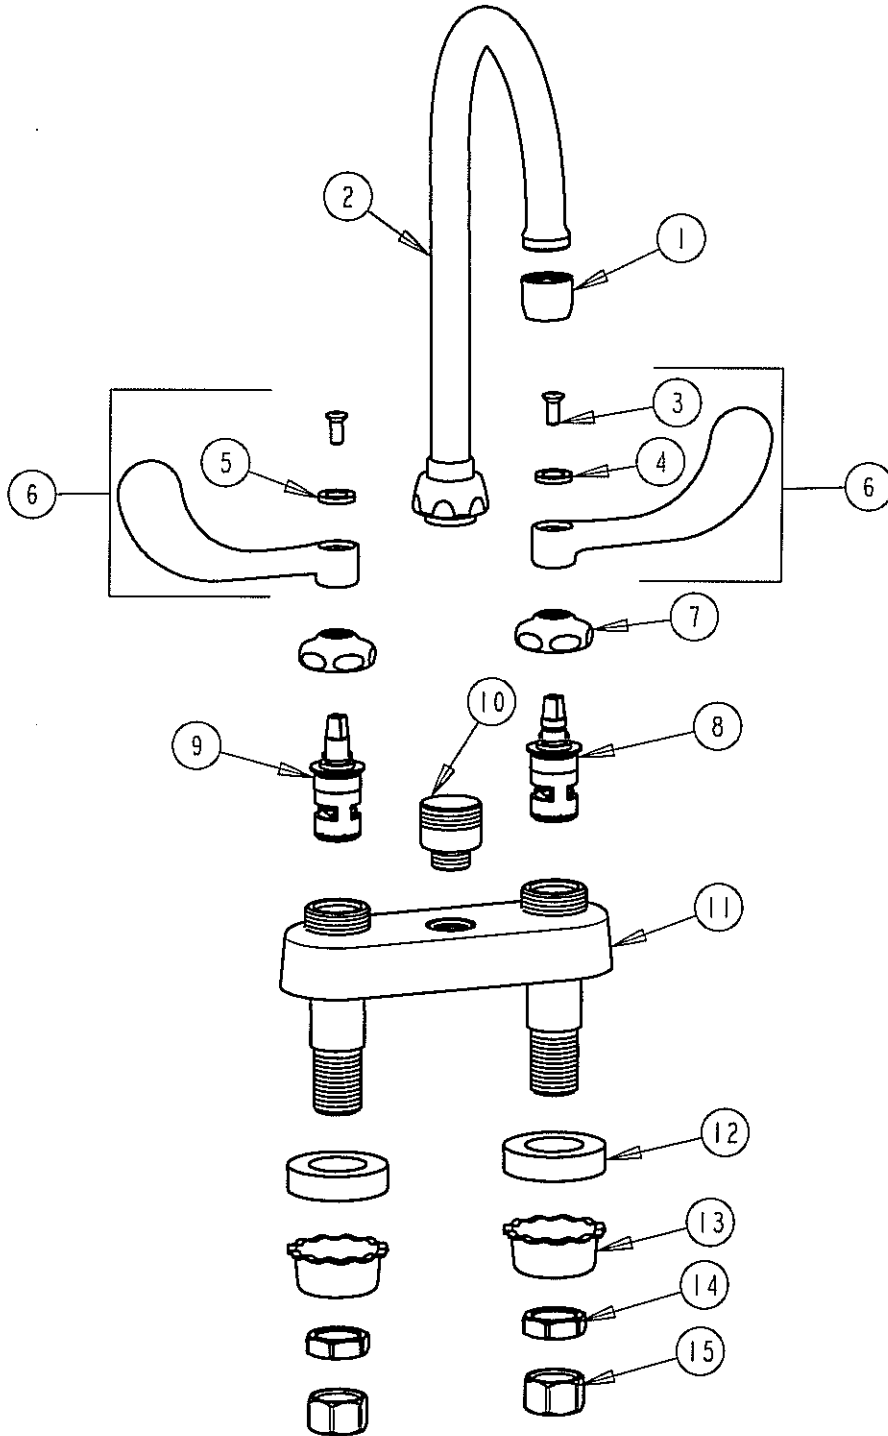

PARTS LIST

BY: SID
CHK'D: *AT*

**CHICAGO
FAUCETS**
Last As Long As The Building

FINISH: AS SPECIFIED
DATE: 11-12-02

895-317GN2AE3XK

ITEM NO.	PART NO.	DESCRIPTION	ITEM NO.	PART NO.	DESCRIPTION
1	E3	SOFTFLO OUTLET	9	1-100XK	LH CERAMIC QUATURN UNIT
2	GN2A	FOR PARTS SEE GN8A	10	225-005	ADAPTER
3	420-010	SCREW	11	-----	VALVE BODY (NOT SOLD SEPARATELY)
4	633-123	INDEX BUTTON (BLUE)	12	555-313	WASHER
5	633-023	INDEX BUTTON (RED)	13	1797-114	BASIN COCK WASHER
6	317-PR	WRISTBLADE HANDLE ASSY.	14	49-004	LOCKNUT
7	1-214	CAP	15	49-005	COUPLING NUT
8	1-099XK	RH CERAMIC QUATURN UNIT			