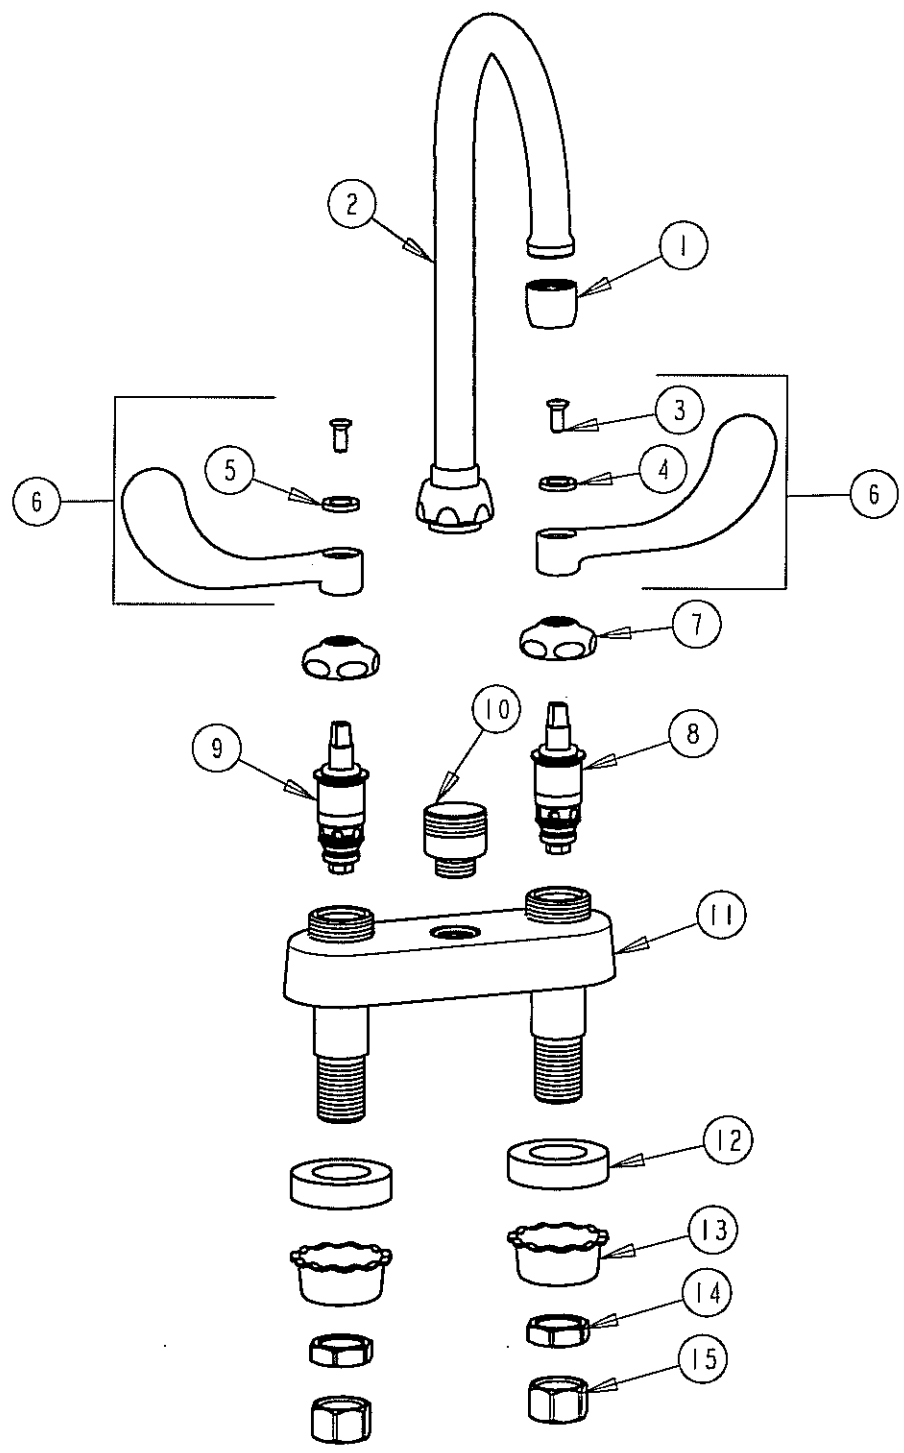

# PARTS LIST

BY: SID  
CHK'D: *[Signature]*

**CHICAGO FAUCETS**  
*Last As Long As The Building*

FINISH: AS SPECIFIED  
DATE: 11-12-02

895-317GN2AE3

ITEM NO.	PART NO.	DESCRIPTION	ITEM NO.	PART NO.	DESCRIPTION
1	E3	SOFTFLO OUTLET	9	1-100XT	QUATURN UNIT (LH)
2	GN2A	FOR PARTS SEE GN8A	10	225-005	ADAPTER
3	420-010	SCREW	11	-----	VALVE BODY (NOT SOLD SEPARATELY)
4	633-123	INDEX BUTTON (BLUE)	12	555-313	WASHER
5	633-023	INDEX BUTTON (RED)	13	1797-114	BASIN COCK WASHER
6	317-PR	WRISTBLADE HANDLE ASSY.	14	49-004	LOCKNUT
7	1-214	CAP	15	49-005	COUPLING NUT
8	1-099XT	QUATURN UNIT (RH)			