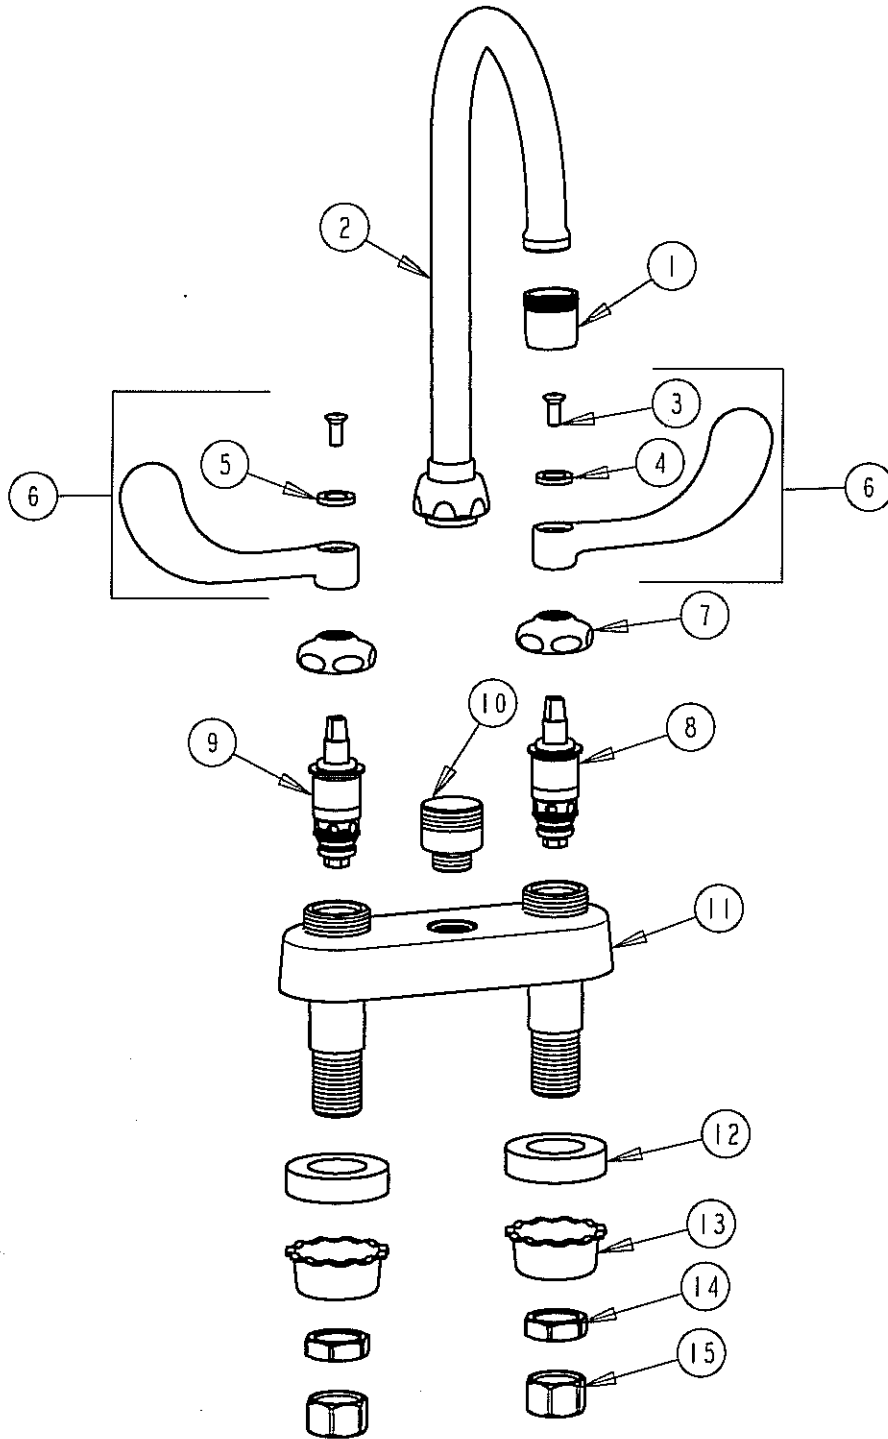

PARTS LIST

BY: SID
CHK'D: *[Signature]*

CHICAGO FAUCETS
Last As Long As The Building

FINISH: AS SPECIFIED
DATE: 11-12-02

895-317GN2AE29

ITEM NO.	PART NO.	DESCRIPTION	ITEM NO.	PART NO.	DESCRIPTION
1	E29	LAM-A-FLO OUTLET	9	1-100XT	QUATURN UNIT (LH)
2	GN2A	FOR PARTS SEE GN8A	10	225-005	ADAPTER
3	420-010	SCREW	11	-----	VALVE BODY (NOT SOLD SEPARATELY)
4	633-123	INDEX BUTTON (BLUE)	12	555-313	WASHER
5	633-023	INDEX BUTTON (RED)	13	1797-114	BASIN COCK WASHER
6	317-PR	WRISTBLADE HANDLE ASSY.	14	49-004	LOCKNUT
7	1-214	CAP	15	49-005	COUPLING NUT
8	1-099XT	QUATURN UNIT (RH)			