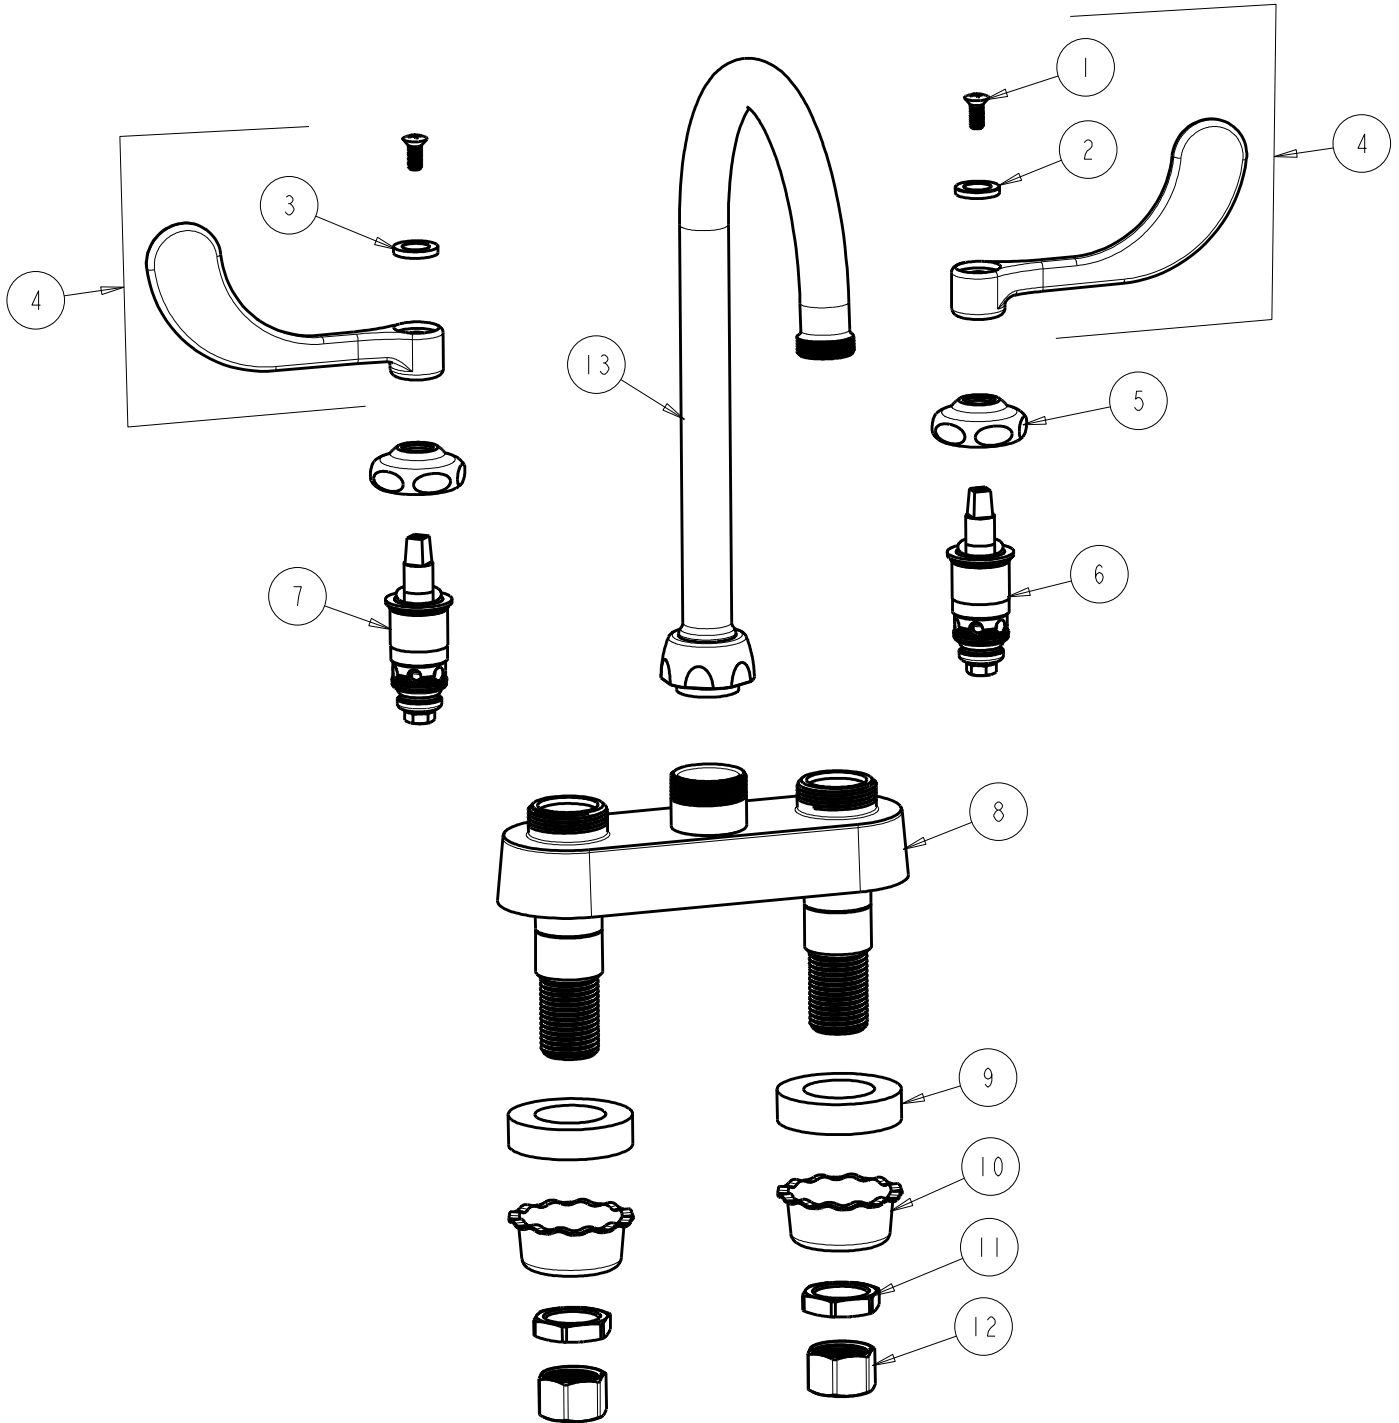

BY: SID DATE: 11-22-11

CHK: *[Signature]* REV:

FITTING NO.

895-317GN2ACP

SUBMITTED MODEL NO.

ITEM NO.

ITEM	PART NO.	DESCRIPTION	ITEM	PART NO.	DESCRIPTION
1	420-010JKRCF	SCREW, 10-32 UNC PH 1/2	8	—	VALVE BODY (NOT SOLD SEPARATELY)
2	633-123JKNF	INDEX BUTTON (BLUE)	9	555-313JKNF	WASHER
3	633-023JKNF	INDEX BUTTON (RED)	10	1797-114JKNF	BASIN COCK WASHER
4	317-PRJKCP	HANDLE, 4" WRISTBLADE (PAIR)	11	49-004JKRBF	LOCKNUT
5	1-214JKCP	CAP	12	49-005JKRBF	COUPLING NUT
6	1-099XTJKNF	QUATURN CARTRIDGE (RH)	13	GN2AJKCP	SPOUT
7	1-100XTJKNF	QUATURN CARTRIDGE (LH)			