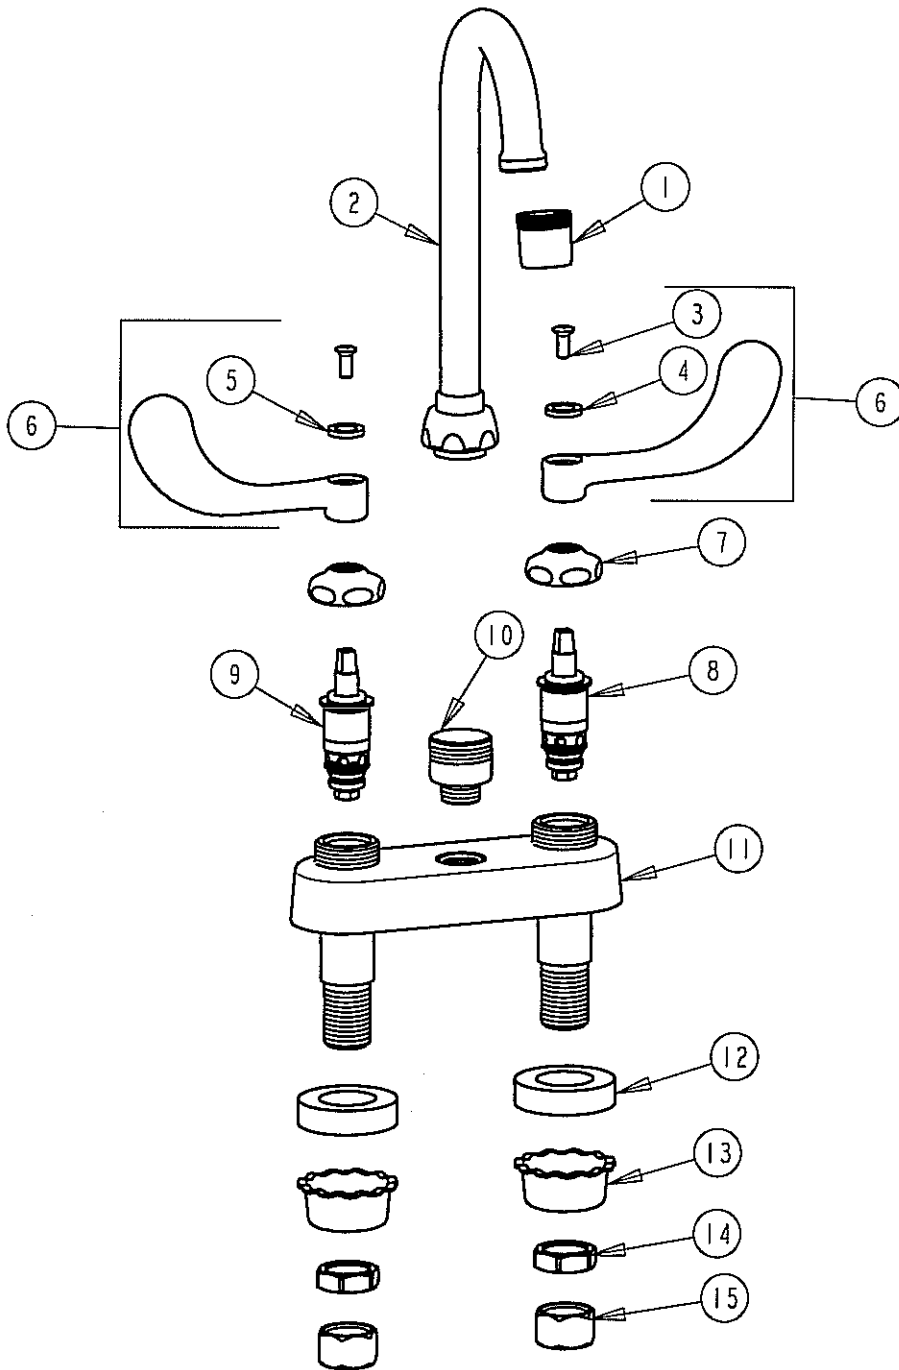

PARTS LIST

BY: SID
CHK'D: *AS*

CHICAGO FAUCETS
Last As Long As The Baking

FINISH: AS SPECIFIED
DATE: 11-12-02

895-317E29

ITEM NO.	PART NO.	DESCRIPTION	ITEM NO.	PART NO.	DESCRIPTION
1	E29	LAM-A-FLO OUTLET	9	1-100XT	QUATURN UNIT (LH)
2	GN1A	FOR PARTS SEE GN8A	10	225-005	ADAPTER
3	420-010	SCREW	11	-----	VALVE BODY (NOT SOLD SEPARATELY)
4	633-123	INDEX BUTTON (BLUE)	12	555-313	WASHER
5	633-023	INDEX BUTTON (RED)	13	1797-114	BASIN COCK WASHER
6	317-PR	WRISTBLADE HANDLE ASSY.	14	49-004	LOCKNUT
7	1-214	CAP	15	49-005	COUPLING NUT
8	1-099XT	QUATURN UNIT (RH)			