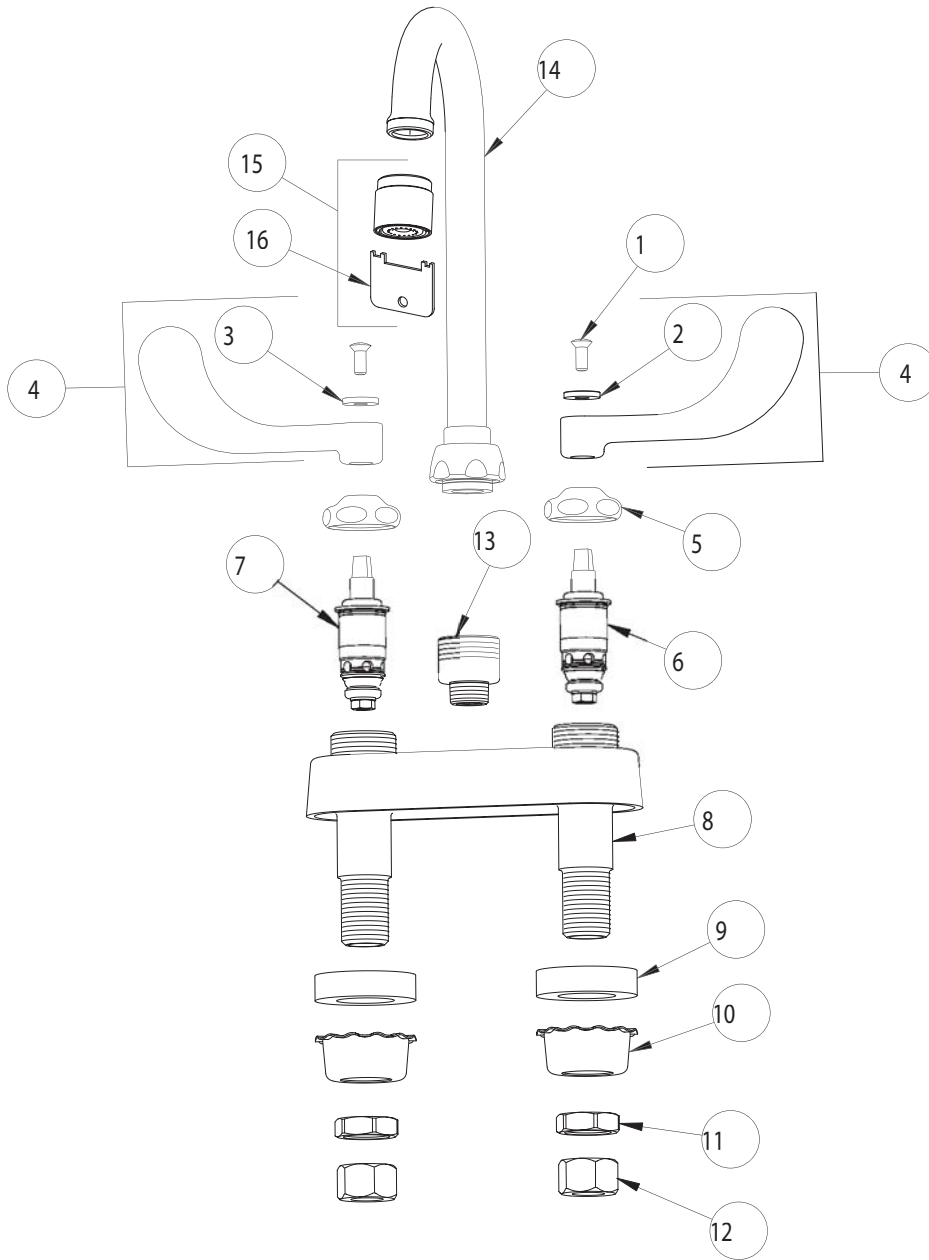

PARTS LIST

BY: JAR
CHK'D:

FINISH:
DATE:

AS SPECIFIED
10-25-01

895-317E2805-5

ITEM NO.	PART NO.	DESCRIPTION	ITEM NO.	PART NO.	DESCRIPTION
1	420-010	SCREW	9	555-313	WASHER
2	633-123	INDEX BUTTON (BLUE)	10	1797-114	BASIN COCK WASHER
3	633-023	INDEX BUTTON (RED)	11	49-004	LOCKNUT
4	317-PR	WRISTBLADE HANDLE ASSY.	12	49-005	COUPLING NUT
5	1-214	CAP	13	225-005	ADAPTER
6	1-099XT	QUATURN UNIT (RH)	14	GN1A	FOR PARTS SEE GN1A
7	1-100XT	QUATURN UNIT (LH)	15	E2805-5	SPRAY OUTLET (INCLUDES KEY)
8	-----	VALVE BODY (NOT SOLD SEPARATELY)	16	3-024	KEY