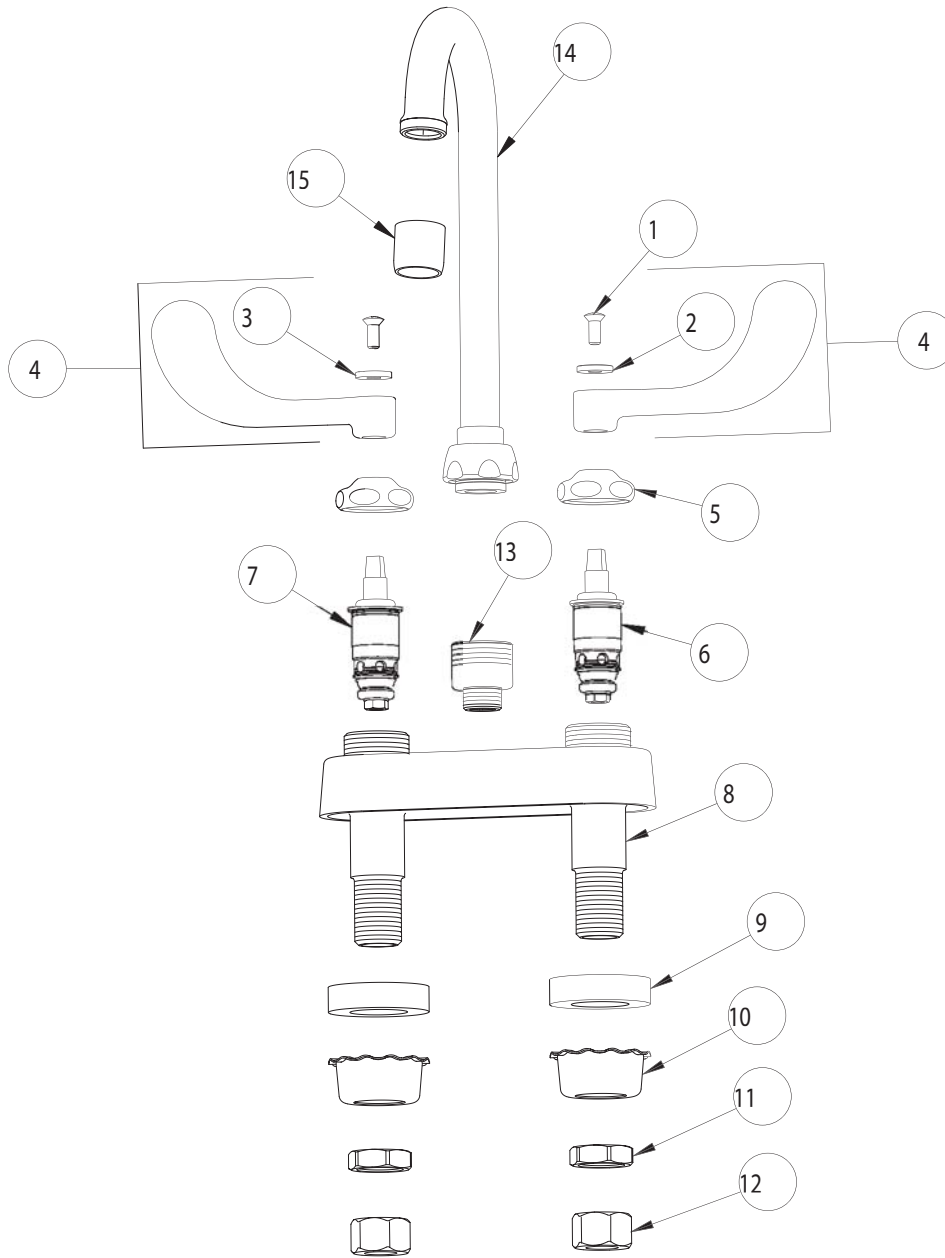

PARTS LIST

BY: JAR
CHK'D:

FINISH:
DATE:

AS SPECIFIED
10-25-01

895-317

ITEM NO.	PART NO.	DESCRIPTION	ITEM NO.	PART NO.	DESCRIPTION
1	420-010	SCREW	9	555-313	WASHER
2	633-123	INDEX BUTTON (BLUE)	10	1797-114	BASIN COCK WASHER
3	633-023	INDEX BUTTON (RED)	11	49-004	LOCKNUT
4	317-PR	WRISTBLADE HANDLE ASSY.	12	49-005	COUPLING NUT
5	1-214	CAP	13	225-005	ADAPTER
6	1-099XT	QUATURN UNIT (RH)	14	GN1A	FOR PARTS SEE GN1A
7	1-100XT	QUATURN UNIT (LH)	15	E3	SOFTFLO OUTLET
8	-----	VALVE BODY (NOT SOLD SEPARATELY)			