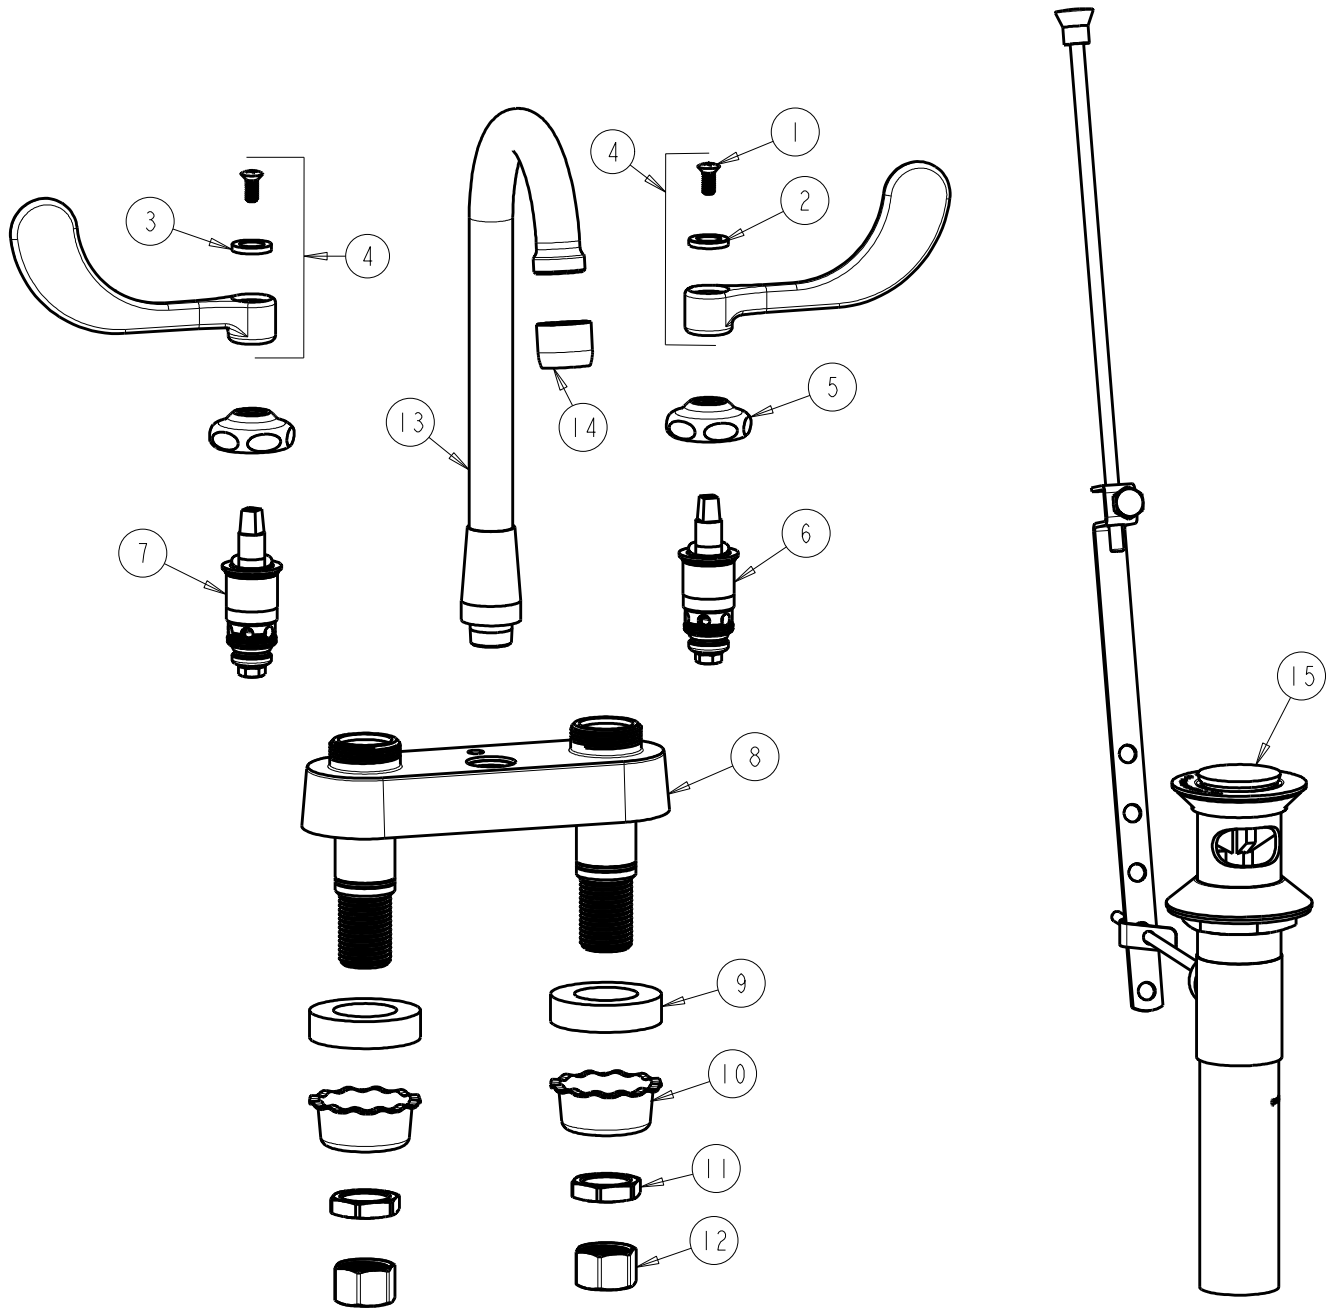

CHICAGO FAUCETS
a Geberit company

2100 South Clearwater Drive
Des Plaines, IL 60018
Phone: 847-803-5000
Fax: 847-803-5454
www.chicagofaucets.com

REPAIR PARTS

BY: SID DATE: 08-14-12
CHK: *[Signature]* REV:

FITTING NO.

894-317RGD1CP

SUBMITTED MODEL NO.

ITEM NO.

FOR TECHNICAL ASSISTANCE
1-800-TEC-TRUE (1-800-832-8783)

ITEM	PART NO.	DESCRIPTION	ITEM	PART NO.	DESCRIPTION
1	420-010JKRCF	SCREW, 10-32 UNC PH 1/2	9	555-313JKNF	WASHER
2	633-123JKNF	INDEX BUTTON (BLUE)	10	1797-114JKNF	BASIN COCK WASHER
3	633-023JKNF	INDEX BUTTON (RED)	11	49-004JKRBF	LOCKNUT
4	317-PRJKCP	HANDLE, 4" WRISTBLADE (PAIR)	12	49-005JKRBF	COUPLING NUT
5	1-214JKCP	CAP	13	GNRGD1JKCP	SPOUT ASSEMBLY
6	1-099XTJKNF	QUATURN CARTRIDGE (RH)	14	E3JKCP	SOFTFLO AERATOR 2.2 GPM
7	1-100XTJKNF	QUATURN CARTRIDGE (LH)	15	1222-KJKCP	POP-UP WASTE
8	---	VALVE BODY (NOT SOLD SEPARATELY)			