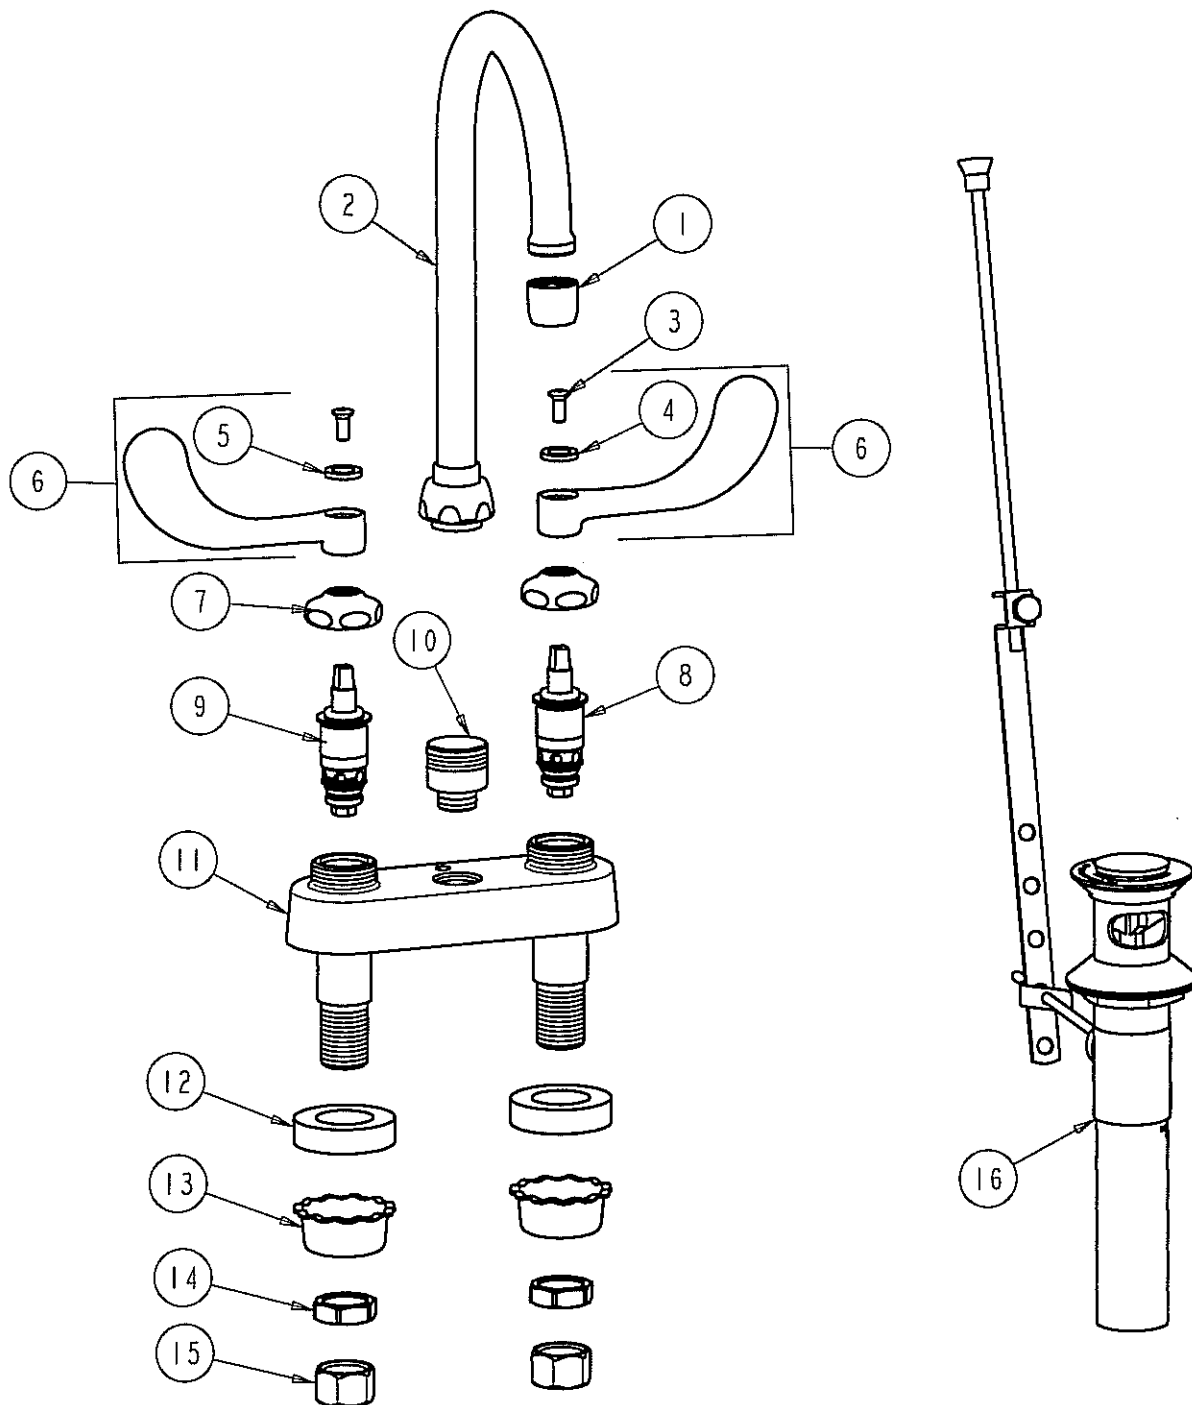

# PARTS LIST

BY: SID  
CHK'D: *AT*

**CHICAGO FAUCETS**  
*Last As Long As The Building*

FINISH: AS SPECIFIED  
DATE: 11-11-02

894-317GN2AE3

ITEM NO.	PART NO.	DESCRIPTION	ITEM NO.	PART NO.	DESCRIPTION
1	E3	SOFTFLO OUTLET	9	1-100XT	QUATURN UNIT (LH)
2	GN2A	FOR PARTS SEE GN8A	10	225-005	ADAPTER
3	420-010	SCREW	11	-----	VALVE BODY (NOT SOLD SEPARATELY)
4	633-123	INDEX BUTTON (BLUE)	12	555-313	WASHER
5	633-023	INDEX BUTTON (RED)	13	1797-114	BASIN COCK WASHER
6	317-PR	WRISTBLADE HANDLE ASSY.	14	49-004	LOCKNUT
7	1-214	CAP	15	49-005	COUPLING NUT
8	1-099XT	QUATURN UNIT (RH)	16	1222K	POP-UP WASTE FOR PARTS SEE 1222K