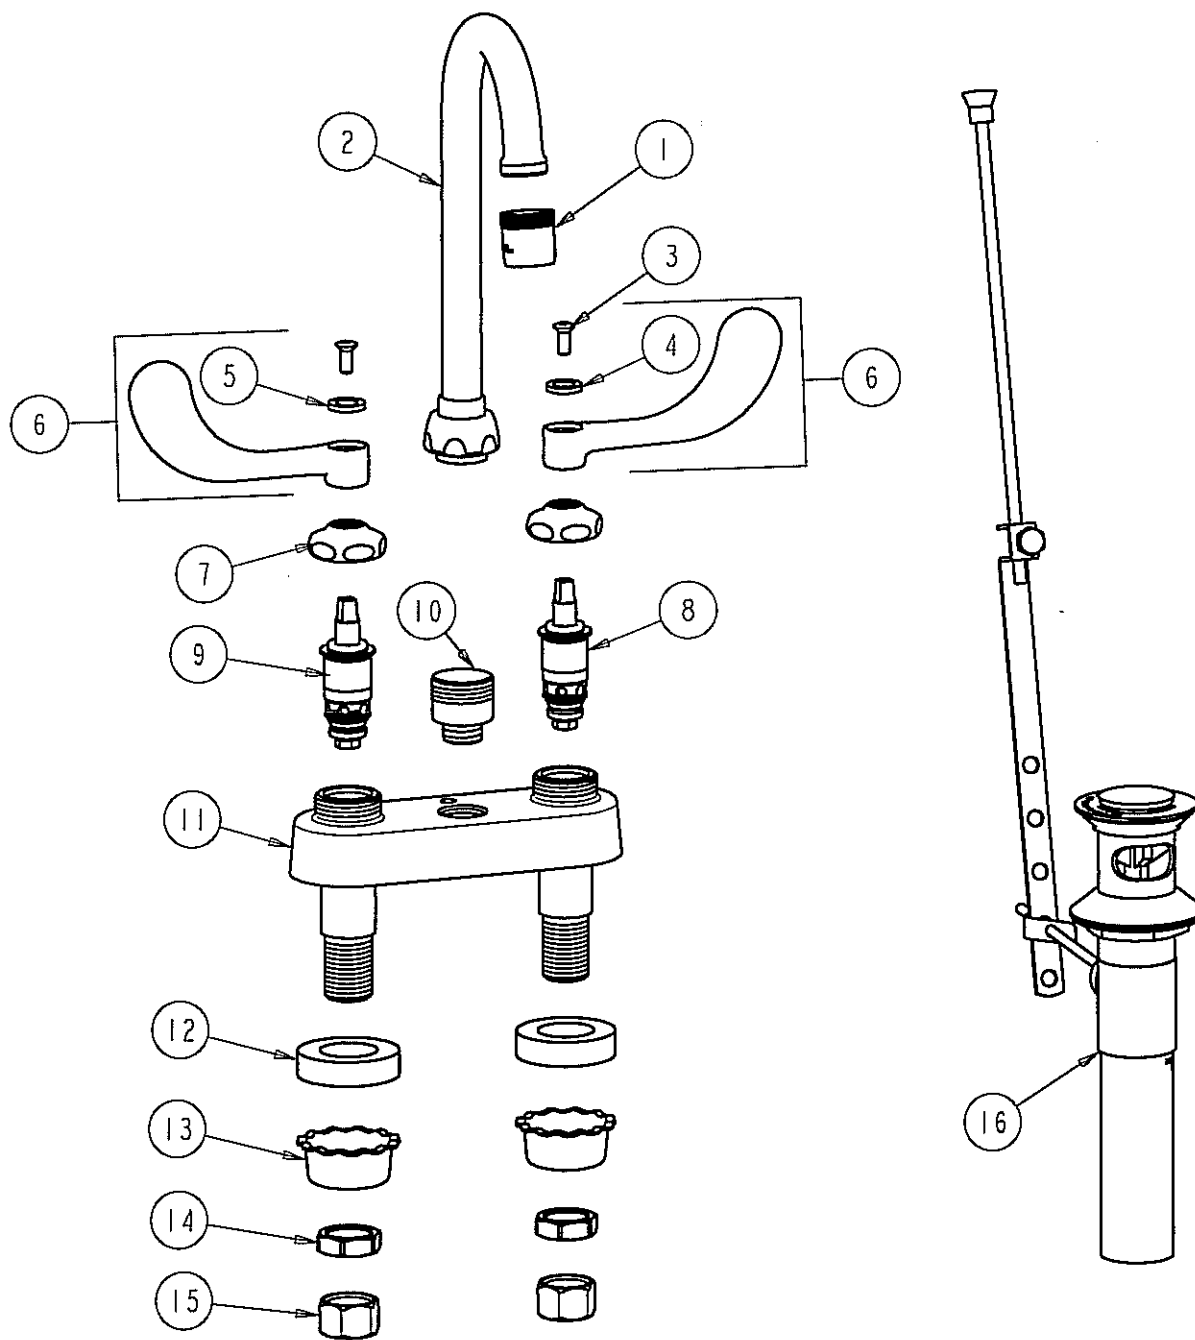

PARTS LIST

BY: SID
CHK'D: *AD*

CHICAGO FAUCETS
Last As Long As The Building

FINISH:
DATE:

AS SPECIFIED
11-11-02

894-317E29

ITEM NO.	PART NO.	DESCRIPTION	ITEM NO.	PART NO.	DESCRIPTION
1	E29	LAM-A-FLO OUTLET	9	1-100XT	QUATURN UNIT (LH)
2	GN1A	FOR PARTS SEE GN8A	10	225-005	ADAPTER
3	420-010	SCREW	11	-----	VALVE BODY (NOT SOLD SEPARATELY)
4	633-123	INDEX BUTTON (BLUE)	12	555-313	WASHER
5	633-023	INDEX BUTTON (RED)	13	1797-114	BASIN COCK WASHER
6	317-PR	WRISTBLADE HANDLE ASSY.	14	49-004	LOCKNUT
7	1-214	CAP	15	49-005	COUPLING NUT
8	1-099XT	QUATURN UNIT (RH)	16	1222K	POP-UP WASTE FOR PARTS SEE 1222K