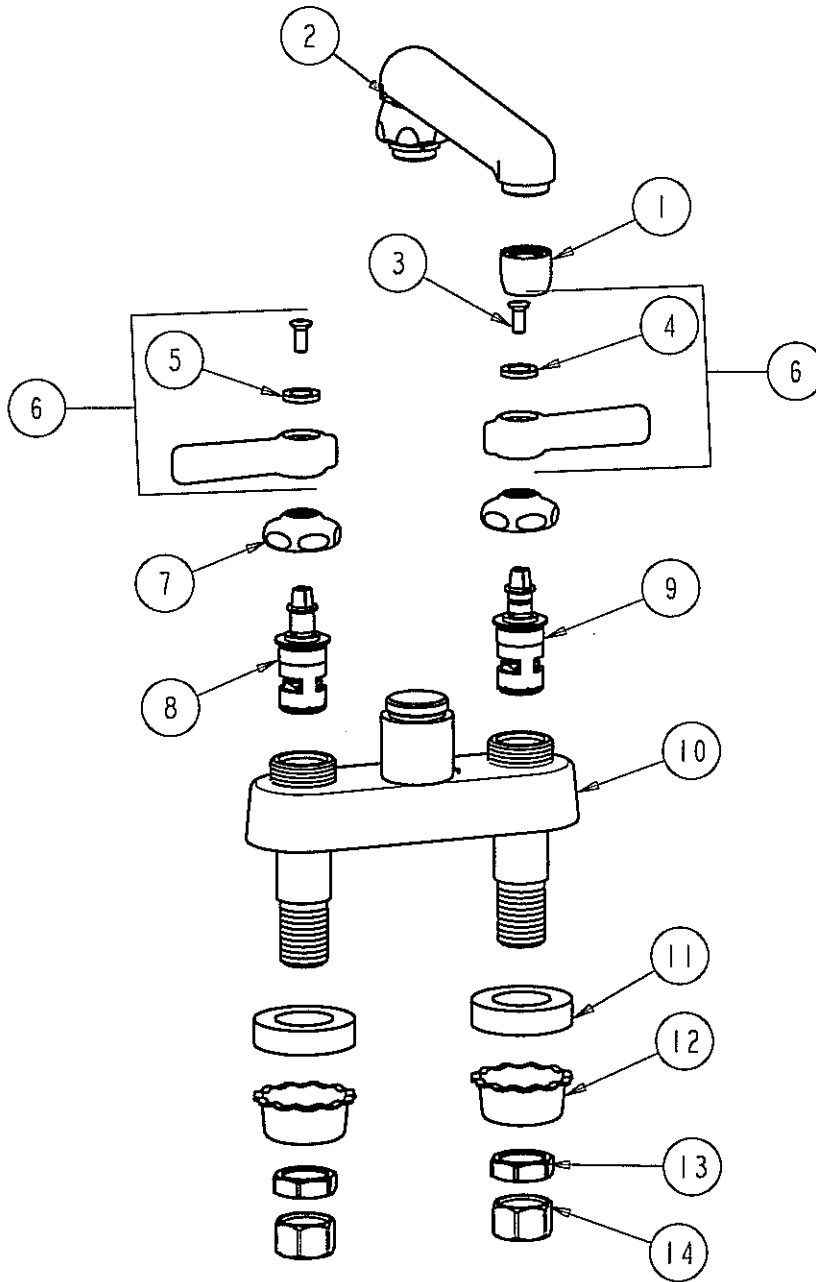

PARTS LIST

BY: SID
CHK'D: *AT*

CHICAGO FAUCETS
Let As Long As The Building

FINISH:
DATE:

AS SPECIFIED
11-11-02

891-XK

ITEM NO.	PART NO.	DESCRIPTION	ITEM NO.	PART NO.	DESCRIPTION
1	E3	SOFTFLO OUTLET	8	1-100XK	LH CERAMIC QUATURN UNIT
2	S6	FOR PARTS SEE S6	9	1-099XK	RH CERAMIC QUATURN UNIT
3	420-010	SCREW	10	-----	VALVE BODY (NOT SOLD SEPARATELY)
4	633-123	INDEX BUTTON (BLUE)	11	555-313	WASHER
5	633-023	INDEX BUTTON (RED)	12	1797-114	BASIN COCK WASHER
6	369PR	LEVER HANDLE ASSEMBLY	13	49-004	LOCKNUT
7	1-214	CAP	14	49-005	COUPLING NUT