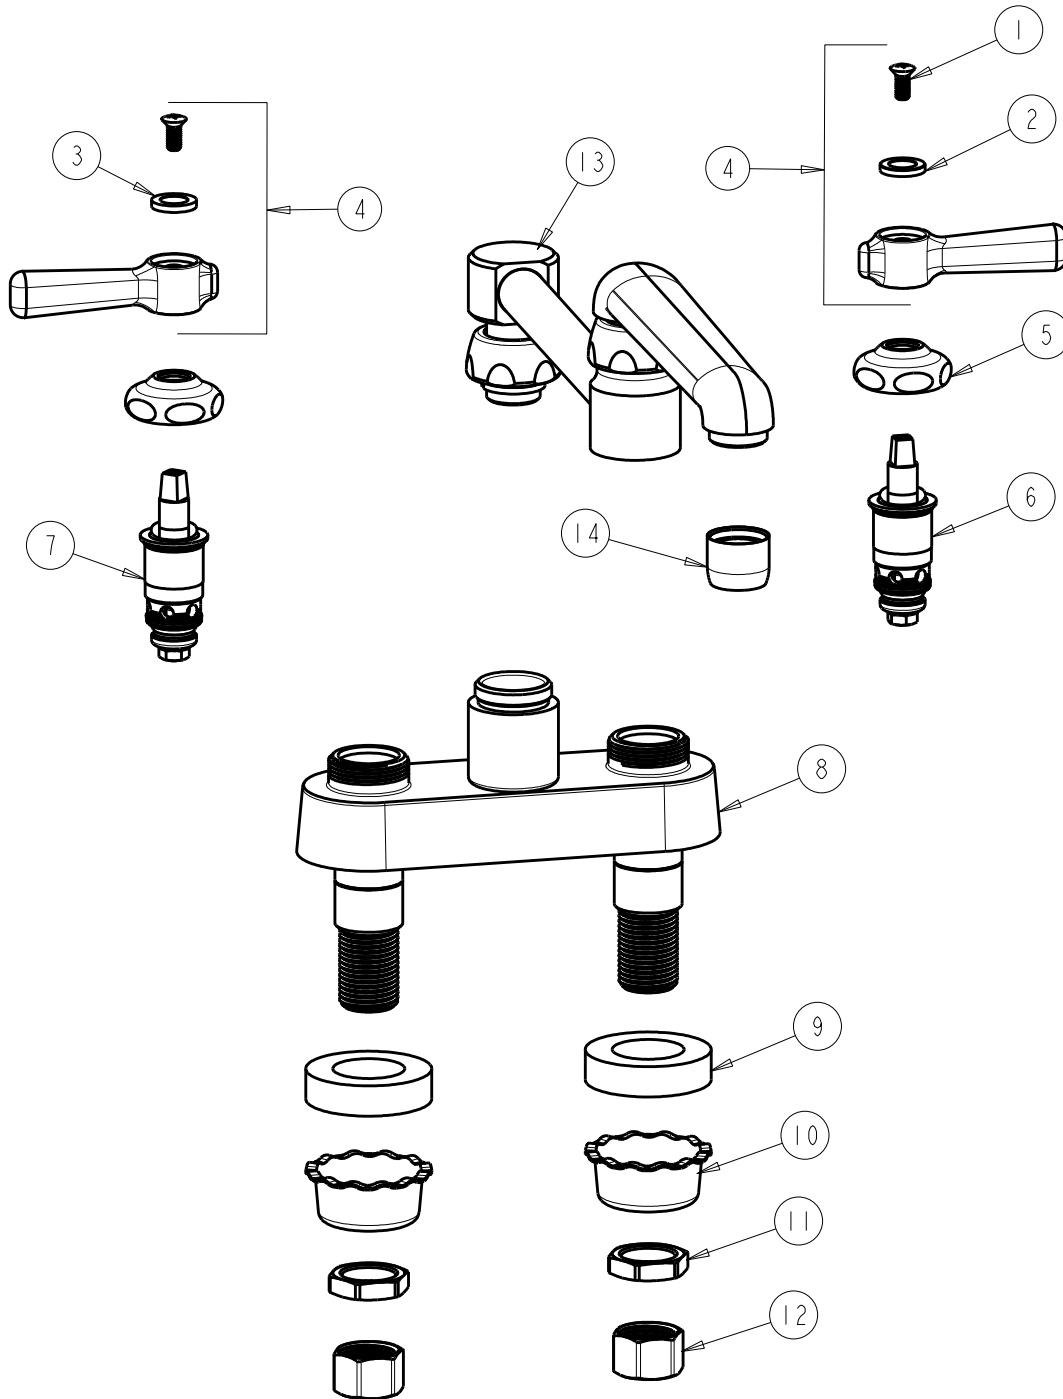

CHICAGO FAUCETS
a Geberit company

2100 South Clearwater Drive
Des Plaines, IL 60018
Phone: 847-803-5000
Fax: 847-803-5454
www.chicagofaucets.com

REPAIR PARTS

FITTING NO.

891-DJ13CP

SUBMITTED MODEL NO.

BY: SID DATE: 02-24-11

CHK: *[Signature]* REV:

ITEM NO.

FOR TECHNICAL ASSISTANCE
1-800-TEC-TRUE (1-800-832-8783)

ITEM	PART NO.	DESCRIPTION	ITEM	PART NO.	DESCRIPTION
1	420-010JKRCF	SCREW, 10-32 UNC PH 1/2	8	—	VALVE BODY (NOT SOLD SEPERATELY)
2	633-123JKNF	INDEX BUTTON (BLUE)	9	555-313JKNF	WASHER
3	633-023JKNF	INDEX BUTTON (RED)	10	1797-114JKNF	BASIN COCK WASHER
4	369-PRJKCP	LEVER HANDLE ASSEMBLY (PAIR)	11	49-004JKRBF	LOCKNUT
5	1-214JKCP	CAP	12	49-005JKRBF	COUPLING NUT
6	1-099XTJKNF	QUATURN UNIT (RH)	13	DJ13JKCP	FOR PARTS SEE DJ13JKCP
7	1-100XTJKNF	QUATURN UNIT (LH)	14	E3JKCP	SOFTFLO AERATOR OUTLET