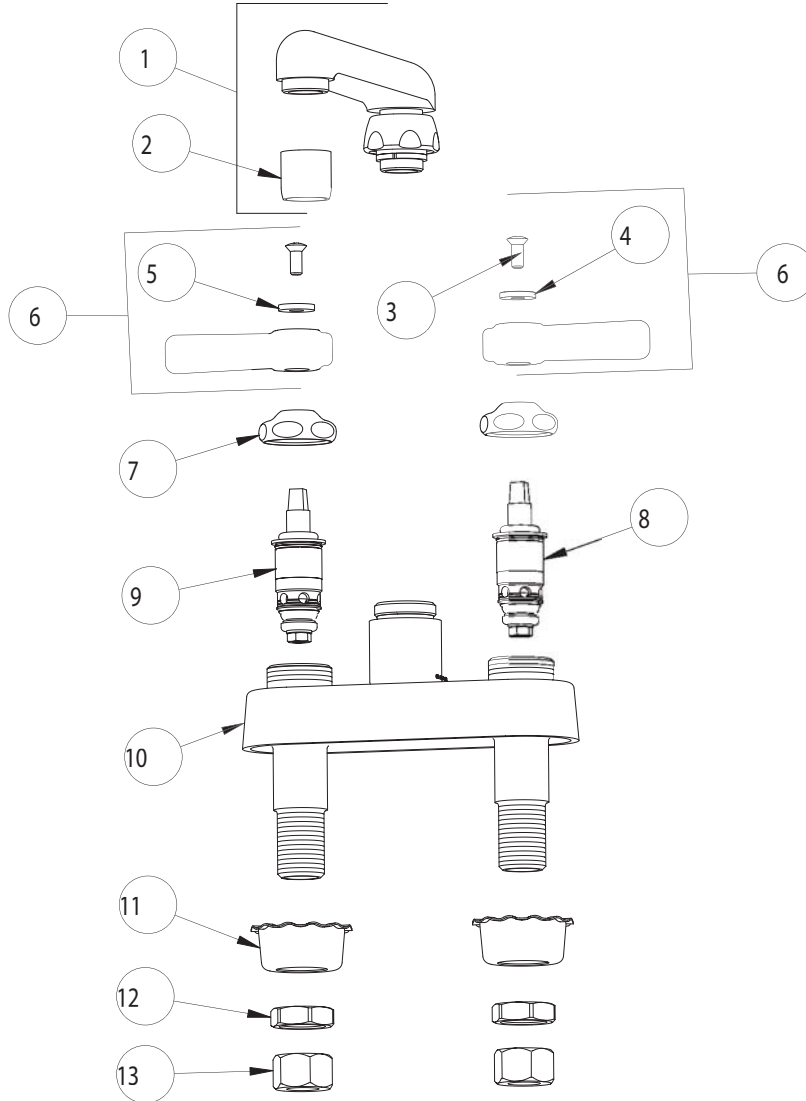

PARTS LIST

BY: JAR
CHK'D:

FINISH:
DATE:

CHROME
01-20-97

891

ITEM NO.	PART NO.	DESCRIPTION	ITEM NO.	PART NO.	DESCRIPTION
1	S6	FOR PARTS SEE S6	8	1-099XT	QUATURN UNIT (RH)
2	E3	SOFTFLO OUTLET	9	1-100XT	QUATURN UNIT (LH)
3	420-010	SCREW	10	-----	VALVE BODY (NOT SOLD SEPARATELY)
4	633-123	INDEX BUTTON (BLUE)	11	1797-114	BASIN COCK WASHER
5	633-023	INDEX BUTTON (RED)	12	49-004	LOCKNUT
6	369PR	LEVER HANDLE ASSEMBLY	13	49-005	COUPLING NUT
7	1-214	CAP			