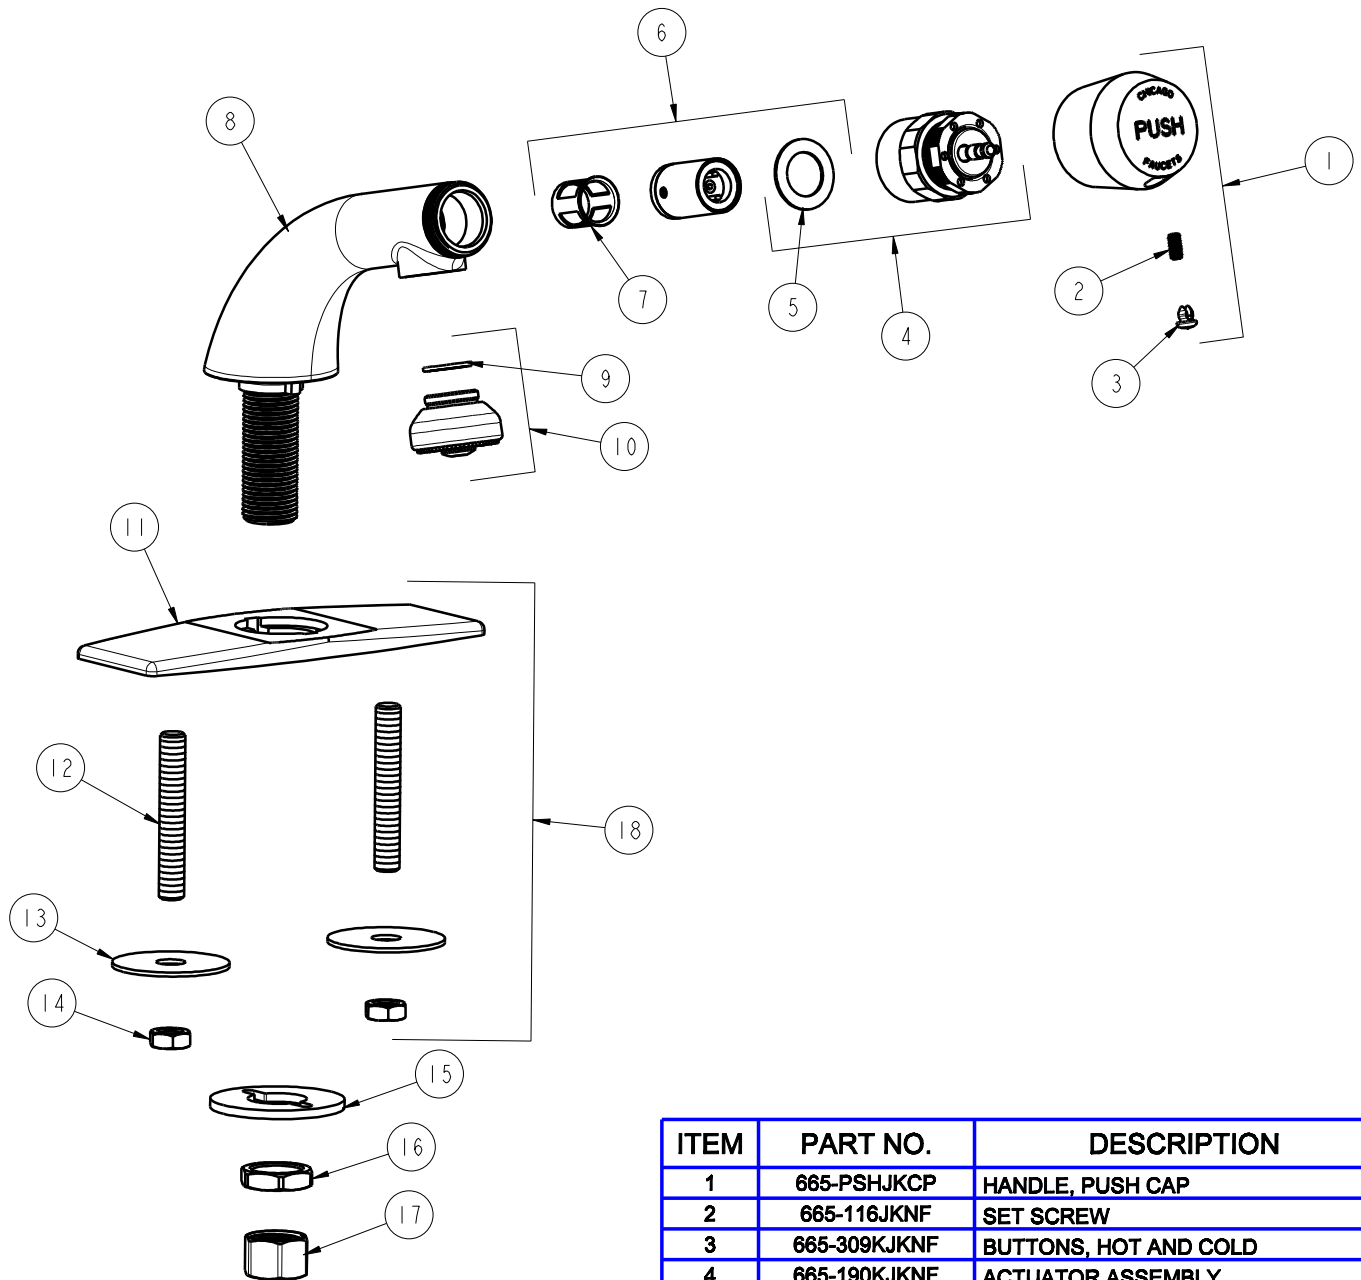

CHICAGO FAUCETS
a Geberit company

2100 South Clearwater Drive
Des Plaines, IL 60018
Phone: 847-803-5000
Fax: 847-803-5454
www.chicagofaucets.com

REPAIR PARTS

FITTING NO.

857-665PSHCP

SUBMITTED MODEL NO.

ITEM NO.

FOR TECHNICAL ASSISTANCE
1-800-TEC-TRUE (1-800-832-8783)

BY: SID DATE: 06-27-02

CHK: *[Signature]* REV: 04-15-09

ITEM	PART NO.	DESCRIPTION
1	665-PSHJKCP	HANDLE, PUSH CAP
2	665-116JKNF	SET SCREW
3	665-309KJKNF	BUTTONS, HOT AND COLD
4	665-190KJKNF	ACTUATOR ASSEMBLY
5	665-011JKNF	WASHER, SEALING
6	671-XJKNF	METERING VALVE CARTRIDGE
7	667-402JKNF	MVP FILTER
8	-----	VALVE BODY(NOT SOLD SEPARATELY)
9	1-164JKNF	RUBBER WASHER
10	E15JKCP	ROSE SPRAY OUTLET
11	807-003JKCP	COVER
12	634-215JKRBF	STUD, 3/8-24 UNF X 2.5
13	634-124JKNF	WASHER, STEEL 1.75 X .43 X .06
14	689-113JKRBF	NUT, 3/8-24 UNF X .56 X .22
15	807-112JKNF	WASHER
16	49-004JKRBF	LOCKNUT
17	49-005JKRBF	COUPLING NUT
18	807-003KJKCP	COVER ASSEMBLY