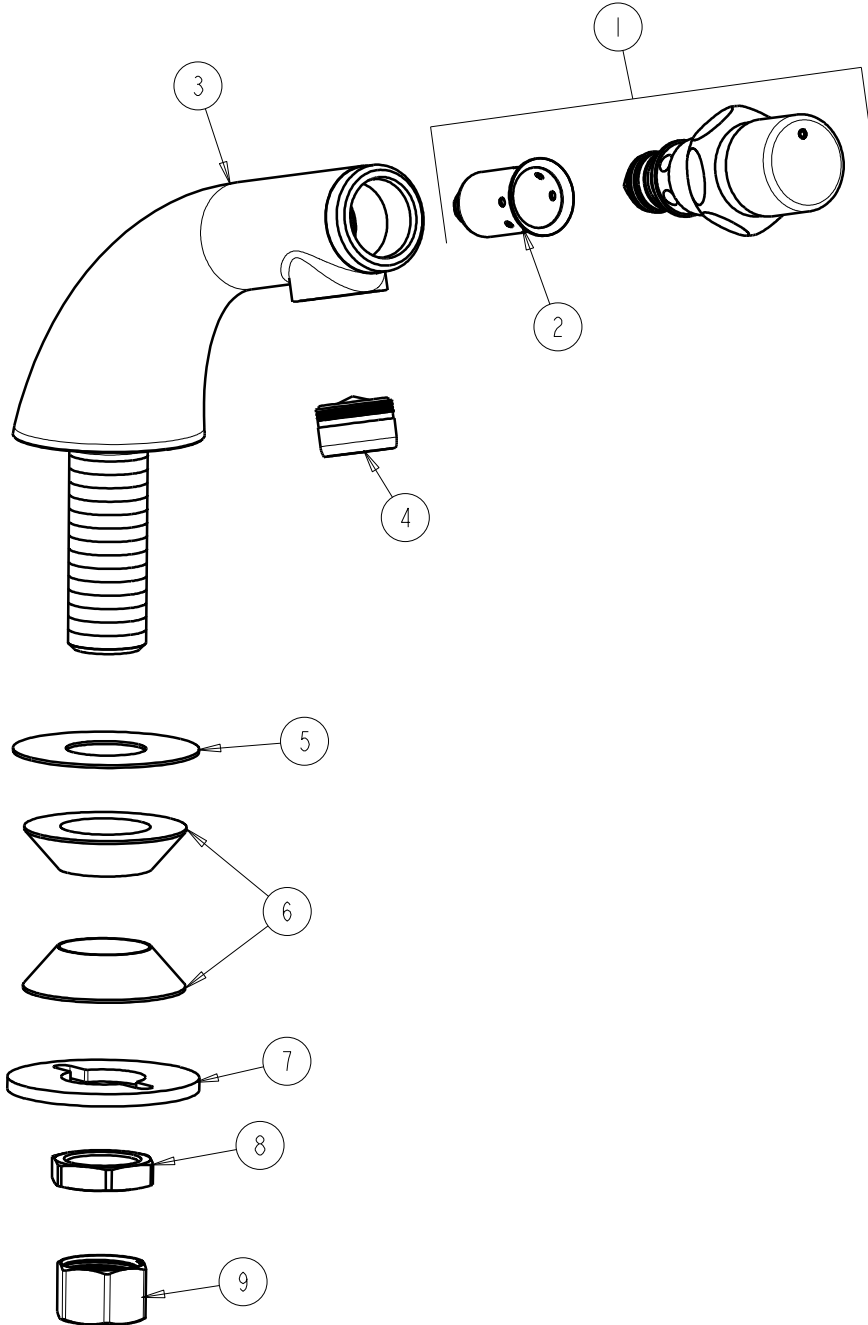

CHICAGO FAUCETS 

a Geberit company

2100 South Clearwater Drive
Des Plaines, IL 60018
Phone: 847-803-5000
Fax: 847-803-5454
www.chicagofaucets.com

FOR TECHNICAL ASSISTANCE
1-800-TEC-TRUE (1-800-832-8783)

REPAIR PARTS

BY: SID DATE: 12-03-80
CHK:  REV: 03-19-10

FITTING NO.

807-E12CP

SUBMITTED MODEL NO.

ITEM NO.

ITEM	PART NO.	DESCRIPTION
1	333-XSLOPSHJKNF	SLOW PUSH BUTTON UNIT
2	333-073KJKNF	DASHPOT, SLOW
3	----	VALVE BODY (NOT SOLD SEPARATELY)
4	E12JKCP	SOFTFLO OUTLET
5	52-011JKNF	WASHER VP 27/32" 180 GRIT
6	93-032JKNF	RUBBER WASHER (QTY 1)
7	807-112JKNF	WASHER
8	49-004JKRBF	LOCKNUT
9	49-005JKRBF	COUPLING NUT