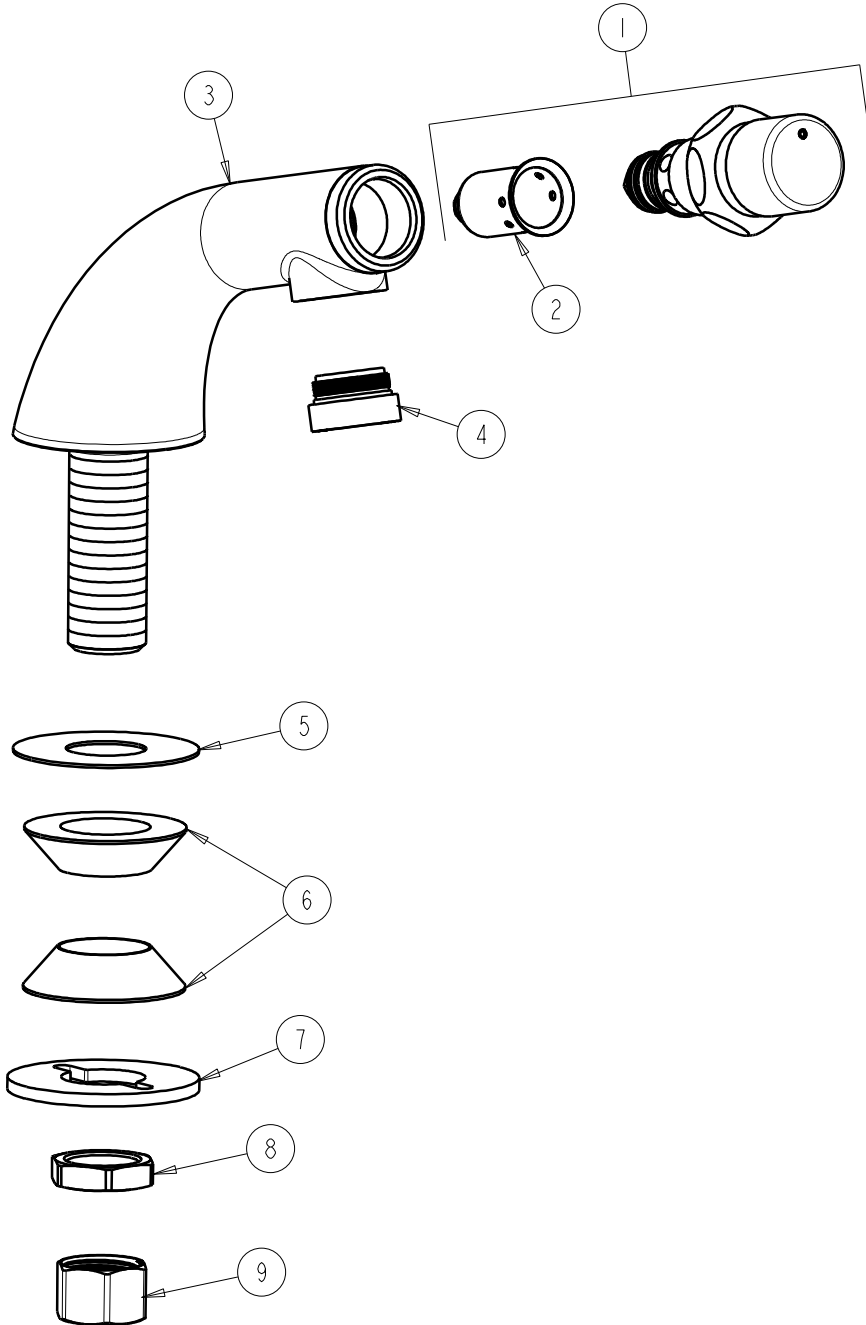

SUBMITTED MODEL NO.

BY: SID

DATE: 07-20-05

CHK: *[Signature]*

REV: 03-19-10

ITEM NO.

**FOR TECHNICAL ASSISTANCE**  
**1-800-TEC-TRUE (1-800-832-8783)**

ITEM	PART NO.	DESCRIPTION
1	333-XSLOCOLDJKNF	SLOW PUSH BUTTON UNIT
2	333-073KJKNF	DASPOT, SLOW
3	-----	VALVE BODY (NOT SOLD SEPARATELY)
4	E12VPJKCP	V.R. SOFTFLO AERATOR W/ KEY
5	52-011JKNF	WASHER VP 27/32" 180 GRIT
6	93-032JKNF	RUBBER WASHER (QTY 1)
7	807-112JKNF	WASHER
8	49-004JKRBF	LOCKNUT
9	49-005JKRBF	COUPLING NUT