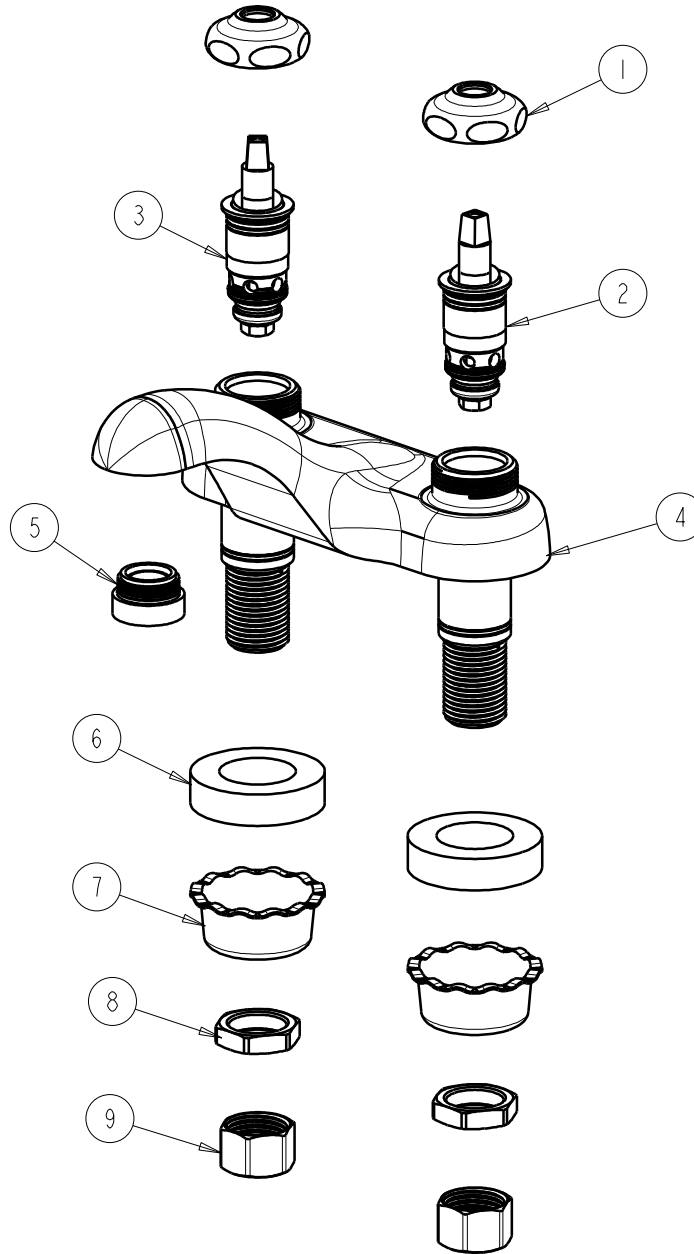

BY: SID

DATE: 05-20-09

CHK: *[Signature]*

REV:

ITEM NO.

FOR TECHNICAL ASSISTANCE
1-800-TEC-TRUE (1-800-832-8783)

ITEM	PART NO.	DESCRIPTION	ITEM	PART NO.	DESCRIPTION
1	1-214JKCP	CAP	6	555-313JKNF	WASHER
2	AB1-099XTJKNF	QUATURN UNIT (RH)	7	1797-114JKNF	BASIN COCK WASHER
3	AB1-100XTJKNF	QUATURN UNIT (LH)	8	49-004JKRBF	LOCKNUT
4	---	VALVE BODY NOT SOLD SEPARATELY	9	49-005JKRBF	COUPLING NUT
5	E12VPJKCP	V.R. SOFTFLO AERATOR W/ KEY			