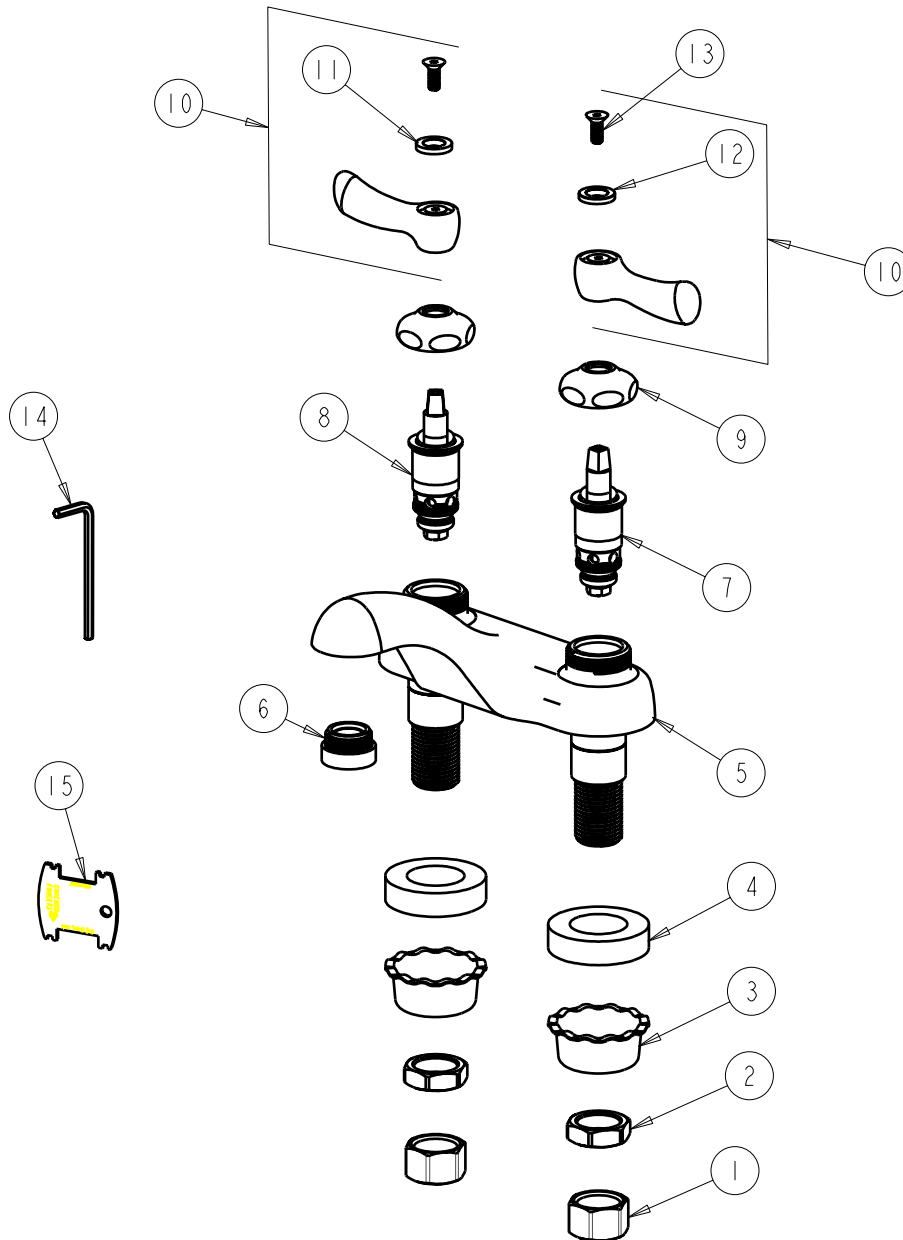

CHICAGO FAUCETS
a Geberit company

2100 South Clearwater Drive
Des Plaines, IL 60018
Phone: 847-803-5000
Fax: 847-803-5454
www.chicagofaucets.com

REPAIR PARTS

FITTING NO.

802-VE34VPCP

SUBMITTED MODEL NO.

ITEM NO.

FOR TECHNICAL ASSISTANCE
1-800-TEC-TRUE (1-800-832-8783)

BY: SID DATE: 12-10-07
CHK: *[Signature]* REV:

ITEM	PART NO.	DESCRIPTION	ITEM	PART NO.	DESCRIPTION
1	49-005JKRBF	COUPLING NUT	9	1-214JKCP	CAP
2	49-004JKRBF	LOCKNUT	10	390-PRJKCP	LEVER HANDLE ASSEMBLY (PAIR)
3	1797-114JKNF	BASIN COCK WASHER	11	633-023JKNF	INDEX BUTTON (RED)
4	555-313JKNF	WASHER	12	633-123JKNF	INDEX BUTTON (BLUE)
5	-----	VALVE BODY NOT SOLD SEPARATELY	13	420-020JKNF	SCREW, 1/8 FLAT HEX HEAD X 1/2
6	E34VPJKCP	SOFTFLO AERATOR w/ VP KEY 1.5 GPM	14	420-022JKNF	WRENCH, 1/8 HEX
7	1-099XTJKNF	QUATURN UNIT (RH)	15	3-024JKRCF	V.P. KEY
8	1-100XTJKNF	QUATURN UNIT (LH)			