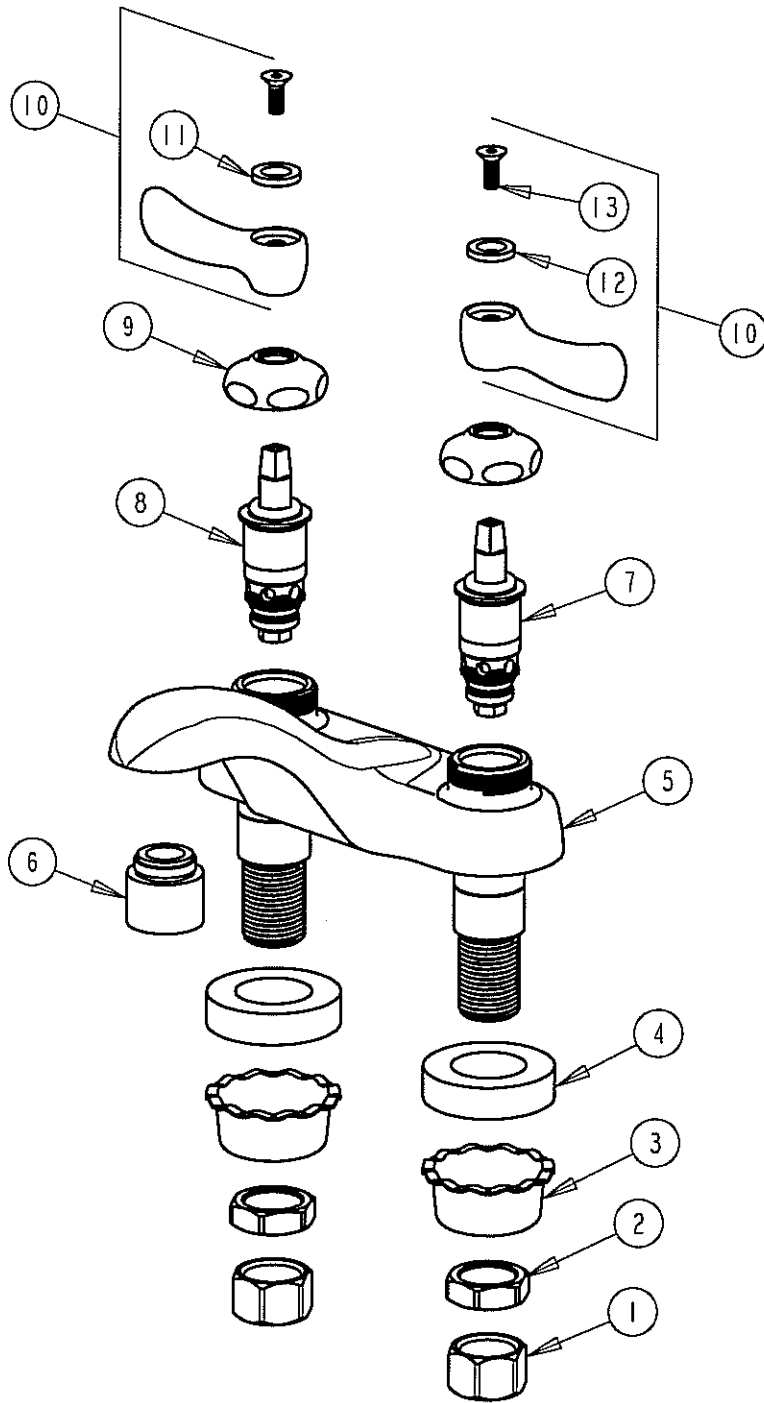

# PARTS LIST

BY: SID  
CHK'D: *AT*

**CHICAGO FAUCETS**  
Last As Long As The Building

FINISH: AS SPECIFIED  
DATE: 7-25-02

802-VE2805

ITEM NO.	PART NO.	DESCRIPTION	ITEM NO.	PART NO.	DESCRIPTION
1	49-005	COUPLING NUT	8	1-100XT	QUATURN UNIT (LH)
2	49-004	LOCKNUT	9	1-214	CAP
3	1797-114	BASIN COCK WASHER	10	390PR	LEVER HANDLE ASSEMBLY
4	555-313	WASHER	11	633-023	INDEX BUTTON (RED)
5	-----	VALVE BODY (NOT SOLD SEPARATELY)	12	633-123	INDEX BUTTON (BLUE)
6	E2805	VANDAL PROOF SPRAY OUTLET	13	420-020	SCREW, 1/8 FLAT HEX HEAD X 1/2
7	1-099XT	QUATURN UNIT (RH)			