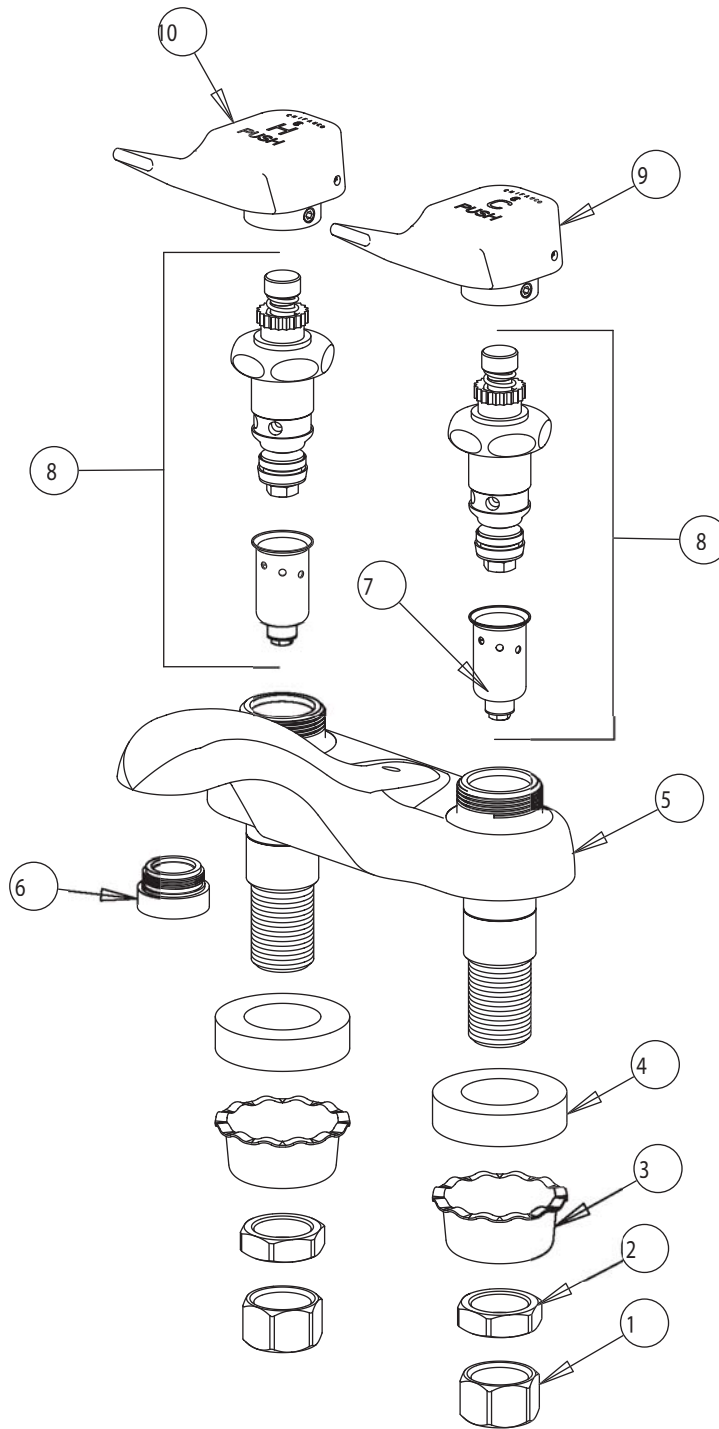

PARTS LIST

BY: JAR
CHK'D:

CHICAGO
FAUCETS
Last As Long As The Building

FINISH:
DATE:

AS SPECIFIED
7-23-02

802-VE2805-336

ITEM NO.	PART NO.	DESCRIPTION	ITEM NO.	PART NO.	DESCRIPTION
1	49-005	COUPLING NUT	7	333-073K	SLOW DASHPOT ASSEMBLY
2	49-004	LOCKNUT	8	335X	FOR PARTS SEE 335X UNIT
3	1797-114	BASIN COCK WASHER	9	336-402K	COLD HANDLE ASSEMBLY
4	555-313	WASHER	10	336-403K	HOT HANDLE ASSEMBLY
5	-----	VALVE BODY (NOT SOLD SEPARATELY)			
6	E2805	VANDAL PROOF SPRAY OUTLET			