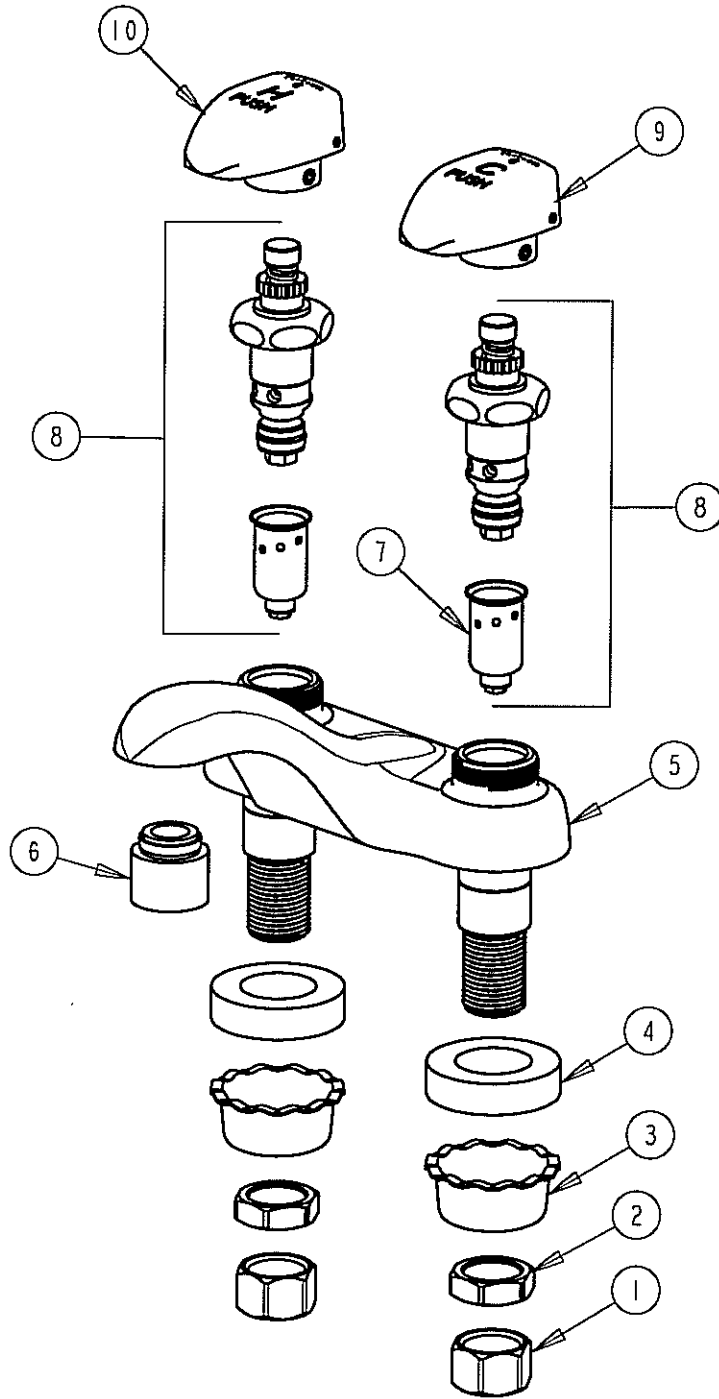

PARTS LIST

BY: SID
CHK'D: *AT*

CHICAGO FAUCETS
Last As Long As The Building

FINISH: AS SPECIFIED
DATE: 7-25-02

802-VE2805-335

ITEM NO.	PART NO.	DESCRIPTION	ITEM NO.	PART NO.	DESCRIPTION
1	49-005	COUPLING NUT	7	333-073K	SLOW DASHPOT ASSEMBLY
2	49-004	LOCKNUT	8	335X	TIP TAP UNIT
3	1797-114	BASIN COCK WASHER	9	335-107K	TILT HANDLE ASSEMBLY, COLD
4	555-313	WASHER	10	335-007K	TILT HANDLE ASSEMBLY, HOT
5	-----	VALVE BODY (NOT SOLD SEPARATELY)			
6	E2805	VANDAL PROOF SPRAY OUTLET			