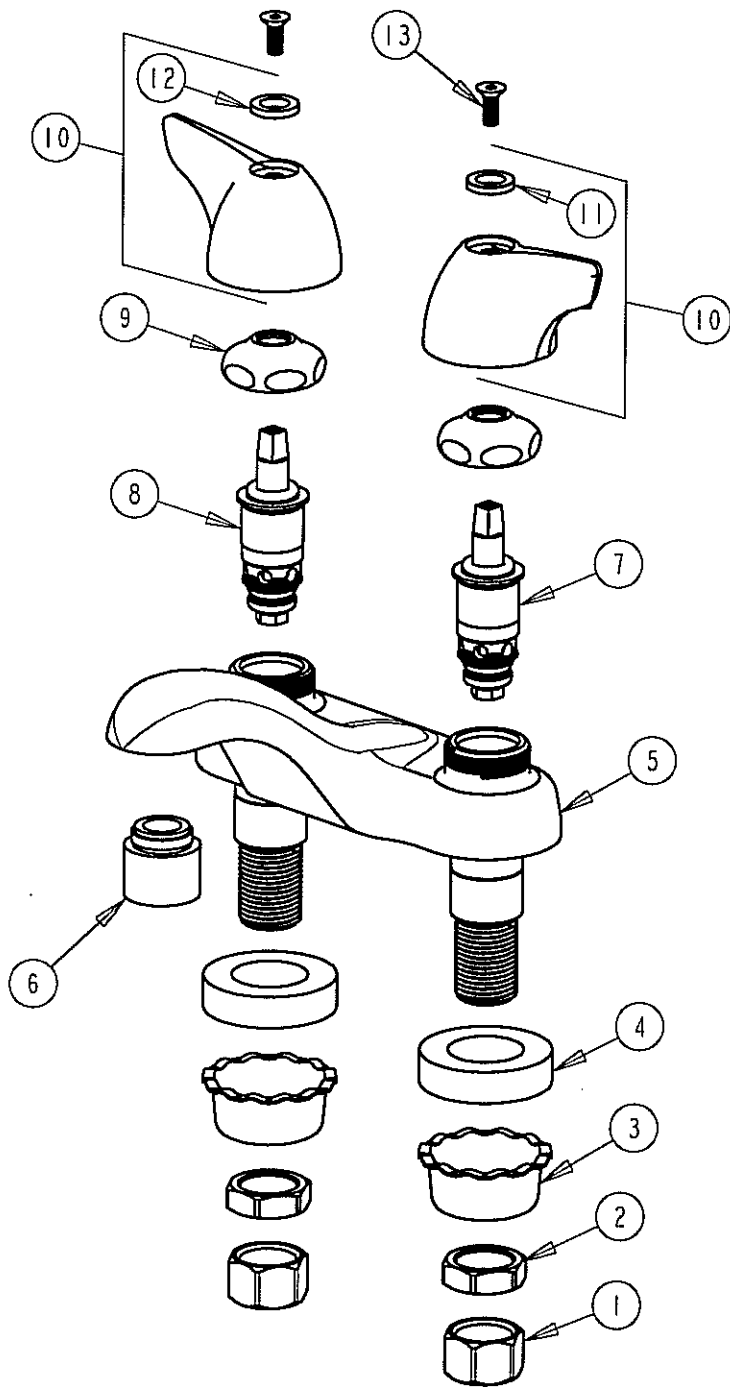

# PARTS LIST

BY: JAR  
CHK'D: *PT*

**CHICAGO FAUCETS**  
*Last As Long As The Building*

FINISH: AS SPECIFIED  
DATE: 7-23-02

802-VE2805-1000

ITEM NO.	PART NO.	DESCRIPTION	ITEM NO.	PART NO.	DESCRIPTION
1	49-005	COUPLING NUT	8	1-100XT	QUATURN UNIT (LH)
2	49-004	LOCKNUT	9	1-214	CAP
3	1797-114	BASIN COCK WASHER	10	1000PR	WING HANDLE ASSEMBLY
4	555-313	WASHER	11	633-123	INDEX BUTTON (BLUE)
5	-----	VALVE BODY (NOT SOLD SEPARATELY)	12	633-023	INDEX BUTTON (RED)
6	E2805	VANDAL PROOF SPRAY OUTLET	13	420-020	SCREW, 1/8 FLAT HEX HEAD X 1/2
7	1-099XT	QUATURN UNIT (RH)			