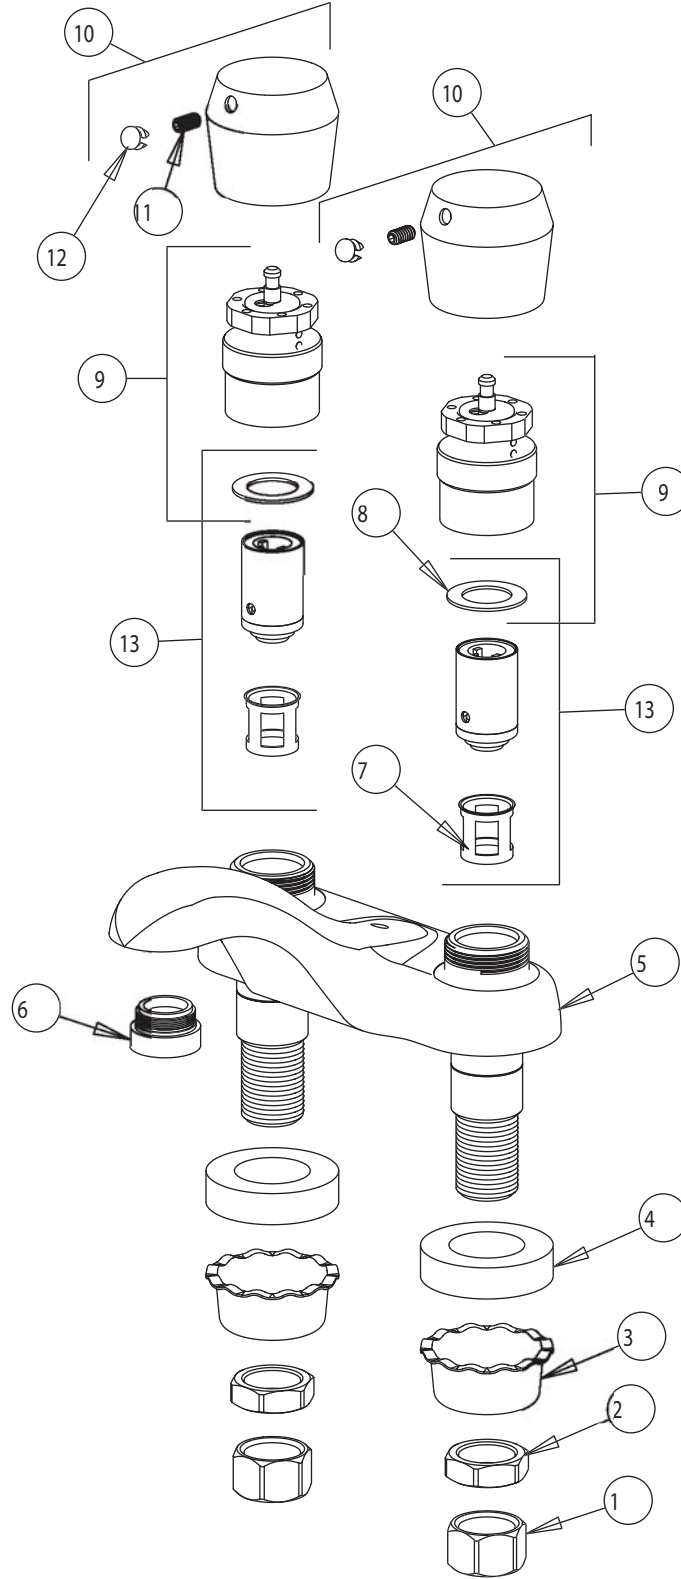

# PARTS LIST

BY:

SID

CHICAGO  
FAUCETS  
Last As Long As The Building

FINISH:

AS SPECIFIED

CHK'D:

DATE:

7-23-02

802-V665

ITEM NO.	PART NO.	DESCRIPTION	ITEM NO.	PART NO.	DESCRIPTION
1	49-005	COUPLING NUT	8	665-011	SEALING WASHER
2	49-004	LOCKNUT	9	665-190K	ACTUATOR ASSEMBLY
3	1797-114	BASIN COCK WASHER	10	665-PSH	PUSH HANDLE ASSEMBLY
4	555-313	WASHER	11	665-116	SET SCREW
5	-----	VALVE BODY (NOT SOLD SEPARATELY)	12	665-309K	BUTTONS, HOT AND COLD
6	E12VP	VANDAL RESISTANT SOFTFLO ASSEMBLY	13	671-X	METERING VALVE CARTRIDGE
7	667-402	MVP FILTER			