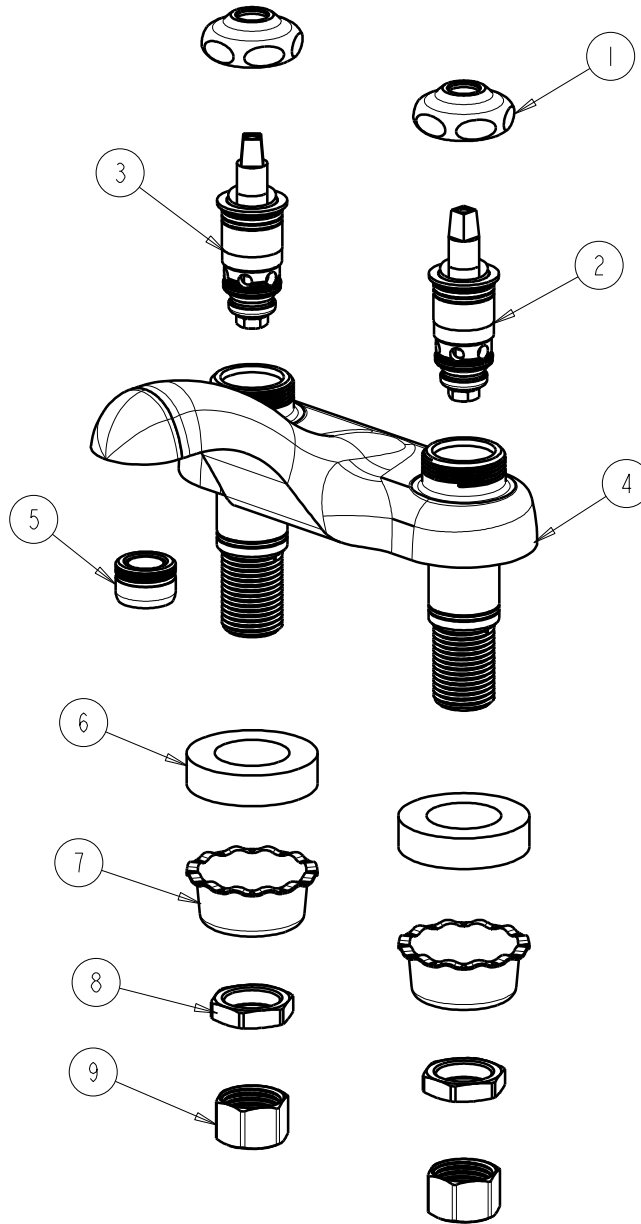

BY: SID

DATE: 05-20-09

CHK: *[Signature]*

REV:

ITEM NO.

FOR TECHNICAL ASSISTANCE
1-800-TEC-TRUE (1-800-832-8783)

ITEM	PART NO.	DESCRIPTION	ITEM	PART NO.	DESCRIPTION
1	1-214JKCP	CAP	6	555-313JKNF	WASHER
2	AB1-099XTJKNF	QUATURN UNIT (RH)	7	1797-114JKNF	BASIN COCK WASHER
3	AB1-100XTJKNF	QUATURN UNIT (LH)	8	49-004JKRBF	LOCKNUT
4	---	VALVE BODY NOT SOLD SEPARATELY	9	49-005JKRBF	COUPLING NUT
5	E12JKCP	SOFTFLO OUTLET			