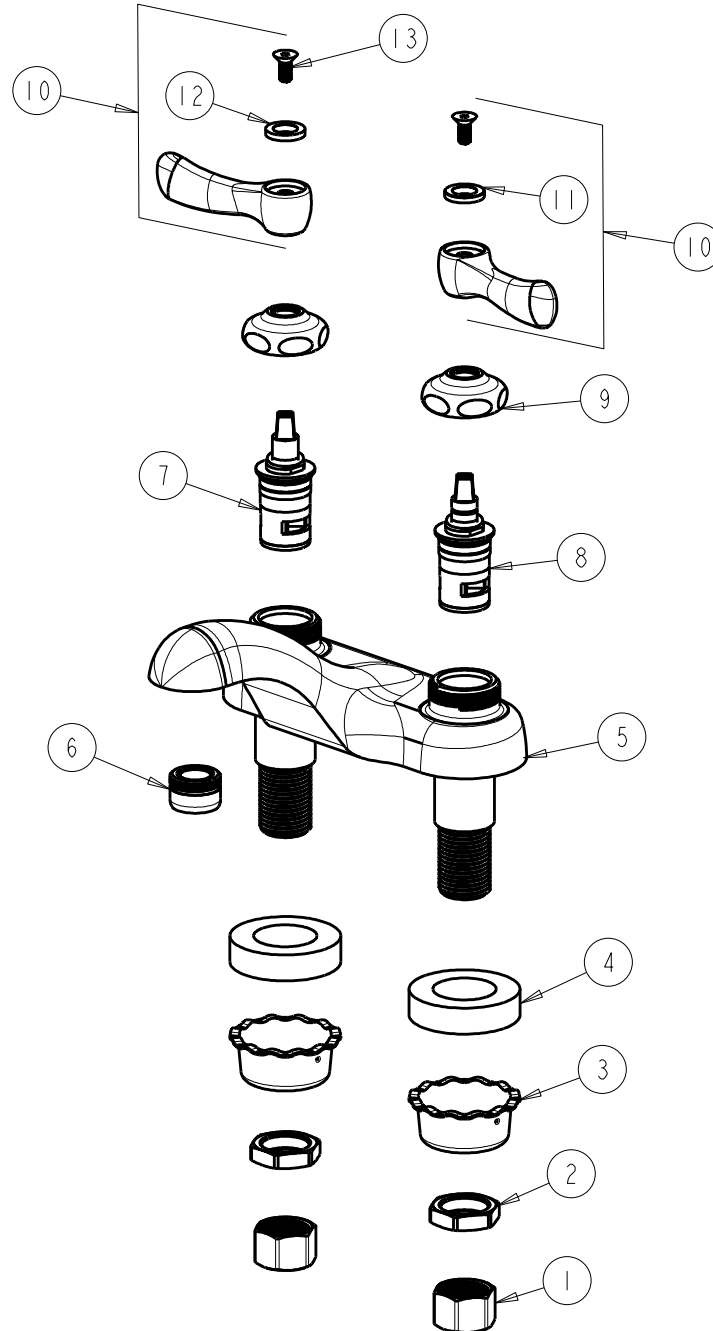

802-E70XKABCP

SUBMITTED MODEL NO.

ITEM NO.

FOR TECHNICAL ASSISTANCE
1-800-TEC-TRUE (1-800-832-8783)

ITEM	PART NO.	DESCRIPTION	ITEM	PART NO.	DESCRIPTION
1	49-005JKRBF	COUPLING NUT	8	1-099XKJKABNF	RH CERAMIC CARTRIDGE 1/4
2	49-004JKRBF	LOCKNUT	9	1-214JKCP	CAP
3	1797-114JKNF	BASIN COCK WASHER	10	390-PRJKCP	LEVER HANDLE ASSEMBLY (PAIR)
4	555-313JKNF	WASHER	11	633-123JKNF	INDEX BUTTON (BLUE)
5	-----	VALVE BODY NOT SOLD SEPARATELY	12	633-023JKNF	INDEX BUTTON (RED)
6	E70JKABCP	OUTLET, LAMINAR 0.5 GPM	13	420-020JKNF	SCREW, 1/8 FLAT HEX HEAD X 1/2
7	1-100XKJKABNF	LH CERAMIC CARTRIDGE 1/4			