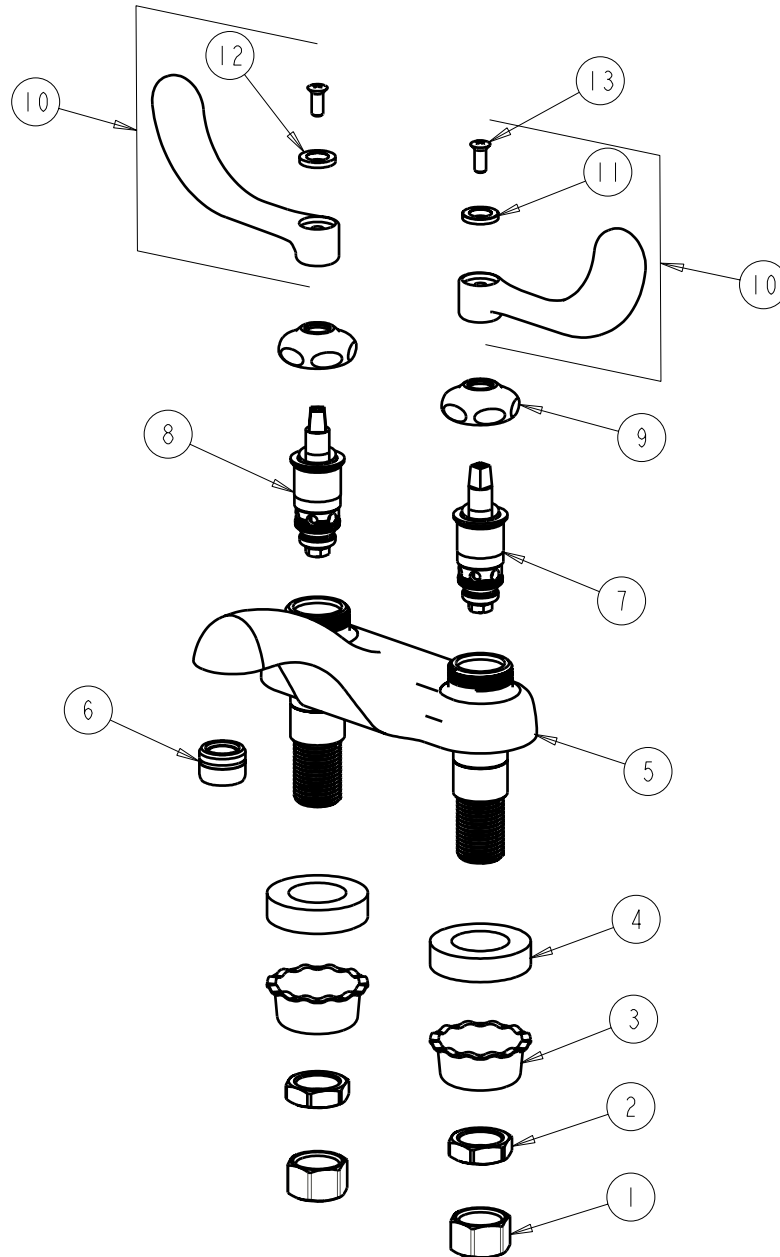

CHICAGO FAUCETS
a Geberit company

2100 South Clearwater Drive
Des Plaines, IL 60018
Phone: 847-803-5000
Fax: 847-803-5454
www.chicagofaucets.com

REPAIR PARTS

FITTING NO.

802-E34-317CP

SUBMITTED MODEL NO.

ITEM NO.

FOR TECHNICAL ASSISTANCE
1-800-TEC-TRUE (1-800-832-8783)

BY: SID DATE: 12-10-07

CHK: *[Signature]* REV:

ITEM	PART NO.	DESCRIPTION	ITEM	PART NO.	DESCRIPTION
1	49-005JKRBF	COUPLING NUT	8	1-100XTJKNF	QUATURN UNIT (LH)
2	49-004JKRBF	LOCKNUT	9	1-214JKCP	CAP
3	1797-114JKNF	BASIN COCK WASHER	10	317-PRJKCP	WRISTBLADE HANDLE ASSY. (PAIR)
4	555-313JKNF	WASHER	11	633-123JKNF	INDEX BUTTON (BLUE)
5	---	VALVE BODY NOT SOLD SEPARATELY	12	633-023JKNF	INDEX BUTTON (RED)
6	E34JKCP	SOFTFLO AERATOR 1.5 GPM	13	420-010JKRCF	SCREW, 10-32 UNC PH 1/2
7	1-099XTJKNF	QUATURN UNIT (RH)			