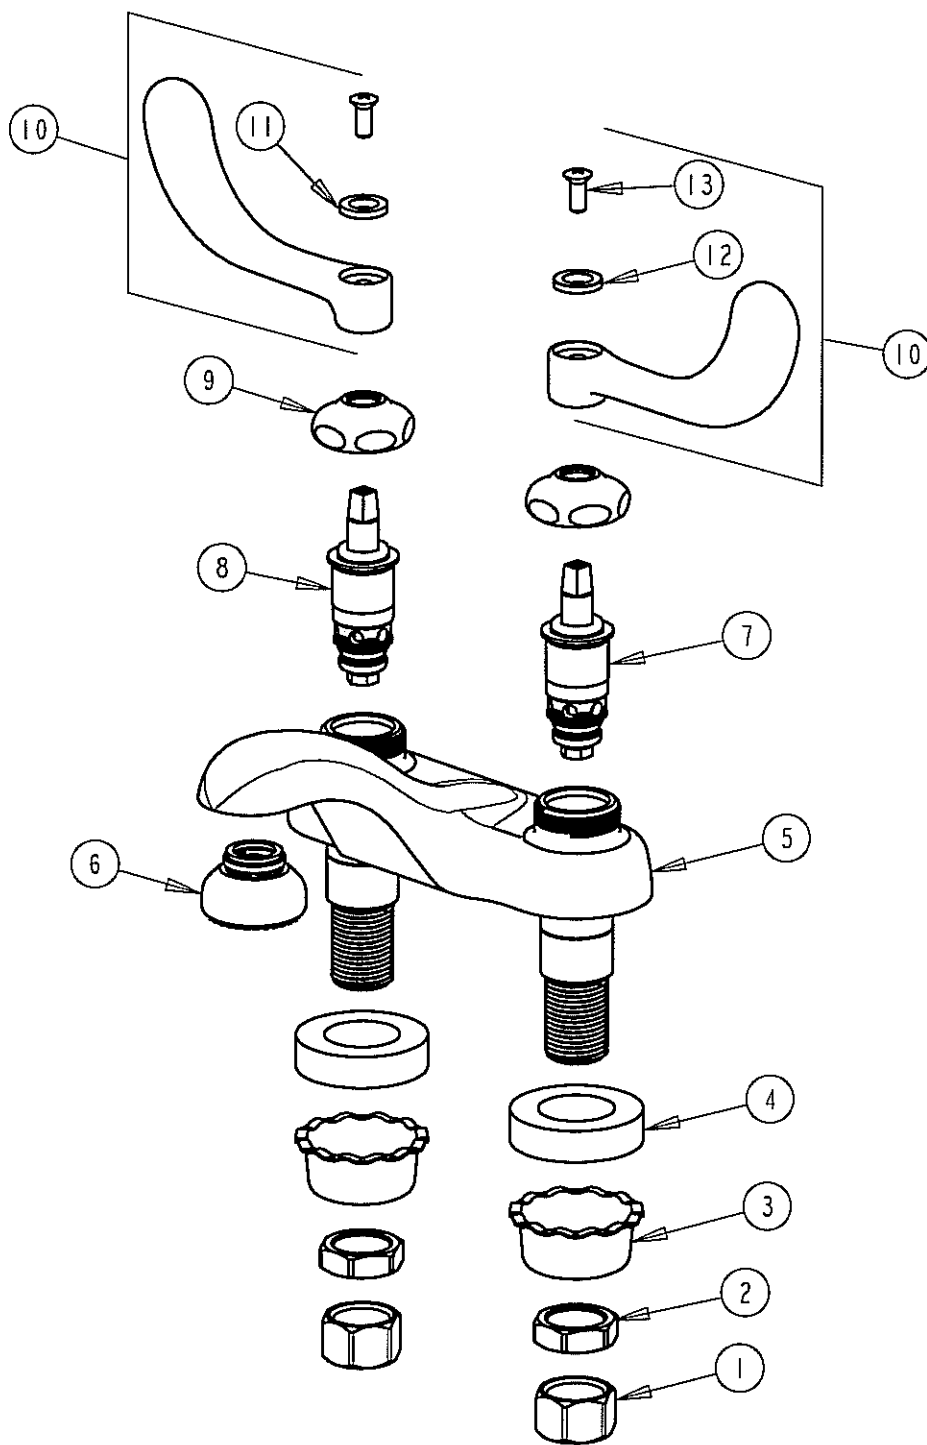

PARTS LIST

BY: SID
CHK'D: *ST*

CHICAGO FAUCETS
Last As Long As The Building

FINISH: AS SPECIFIED
DATE: 07-17-02

802-E15-317

ITEM NO.	PART NO.	DESCRIPTION	ITEM NO.	PART NO.	DESCRIPTION
1	49-005	COUPLING NUT	8	1-100XT	QUATURN UNIT (LH)
2	49-004	LOCKNUT	9	1-214	CAP
3	1797-114	BASIN COCK WASHER	10	317-PR	WRISTBLADE HANDLE ASSY.
4	555-313	WASHER	11	633-023	INDEX BUTTON (RED)
5	-----	VALVE BODY (NOT SOLD SEPARATELY)	12	633-123	INDEX BUTTON (BLUE)
6	E15	ROSE SPRAY OUTLET	13	420-010	SCREW
7	1-099XT	QUATURN UNIT (RH)			