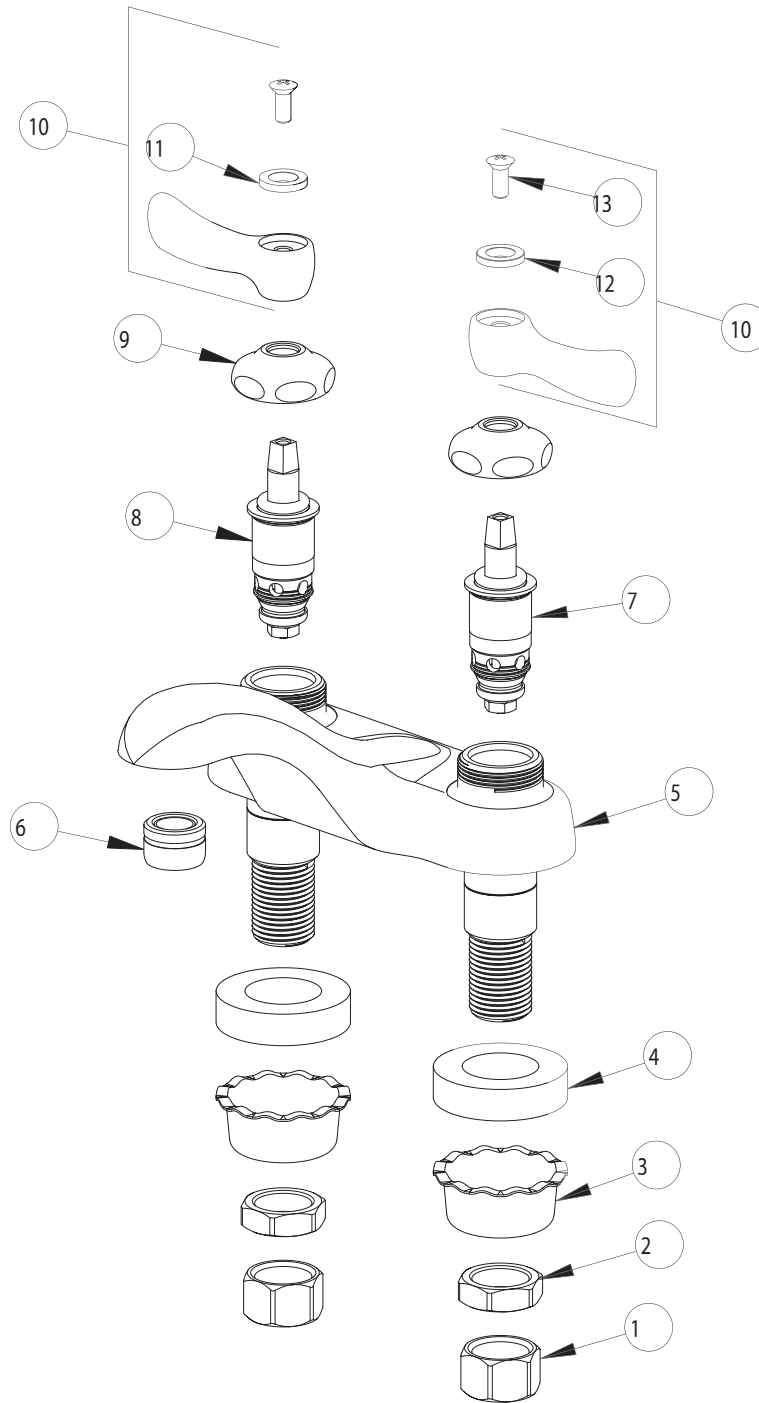

PARTS LIST

BY: SID
CHK'D:

CHICAGO
FAUCETS
Last As Long As The Building

FINISH:
DATE:

AS SPECIFIED
07-17-02

802

ITEM NO.	PART NO.	DESCRIPTION	ITEM NO.	PART NO.	DESCRIPTION
1	49-005	COUPLING NUT	8	1-100XT	QUATURN UNIT (LH)
2	49-004	LOCKNUT	9	1-214	CAP
3	1797-114	BASIN COCK WASHER	10	390PR	LEVER HANDLE ASSEMBLY
4	555-313	WASHER	11	633-023	INDEX BUTTON (RED)
5	-----	VALVE BODY (NOT SOLD SEPARATELY)	12	633-123	INDEX BUTTON (BLUE)
6	E12	SOFTFLO OUTLET	13	420-010	SCREW
7	1-099XT	QUATURN UNIT (RH)			