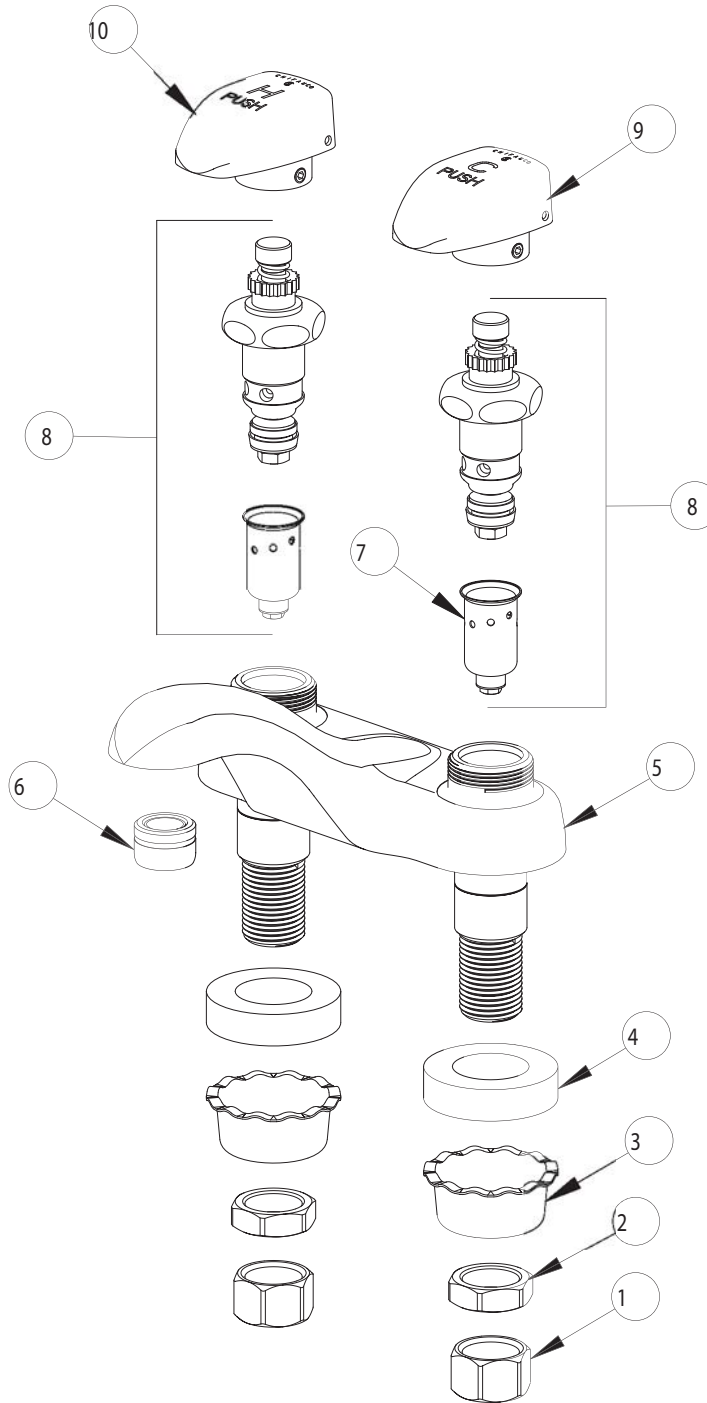

# PARTS LIST

BY:

SID

CHICAGO  
FAUCETS  
Last As Long As The Building

FINISH:

AS SPECIFIED

CHK'D:

DATE:

07-17-02

802-335

ITEM NO.	PART NO.	DESCRIPTION	ITEM NO.	PART NO.	DESCRIPTION
1	49-005	COUPLING NUT	7	333-073K	SLOW DASHPOT ASSEMBLY
2	49-004	LOCKNUT	8	335X	TIP TAP UNIT
3	1797-114	BASIN COCK WASHER	9	335-107K	TILT HANDLE ASSEMBLY, COLD
4	555-313	WASHER	10	335-007K	TILT HANDLE ASSEMBLY, HOT
5	-----	VALVE BODY (NOT SOLD SEPARATELY)			
6	E12	SOFTFLO OUTLET			