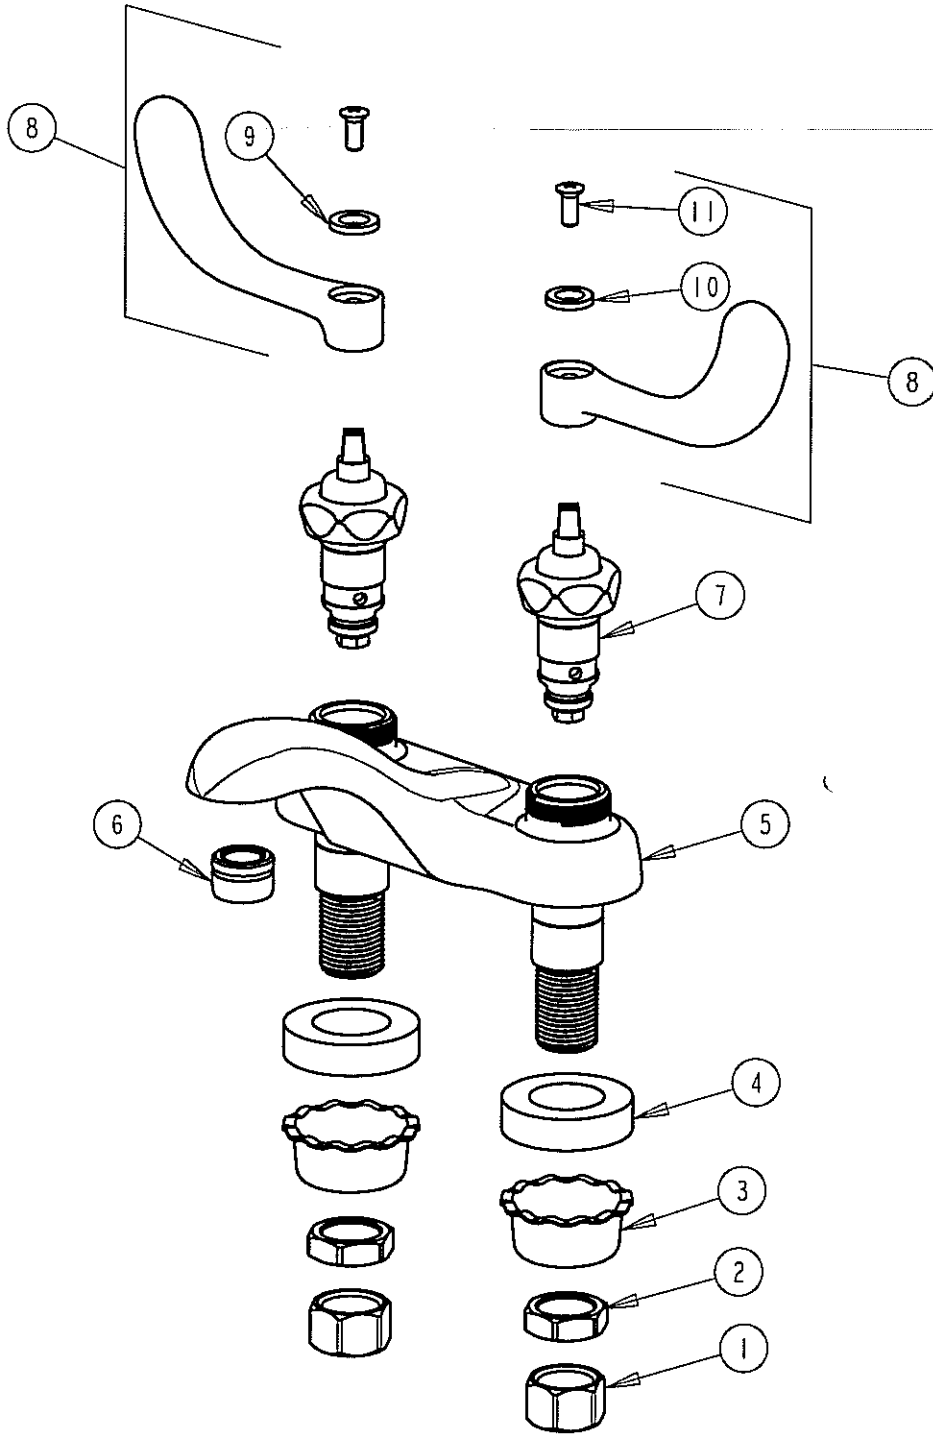

# PARTS LIST

BY: SID  
CHK'D: AT

**CHICAGO FAUCETS**  
Last As Long As The Building

FINISH: AS SPECIFIED  
DATE: 07-17-02

802-317-244

ITEM NO.	PART NO.	DESCRIPTION	ITEM NO.	PART NO.	DESCRIPTION
1	49-005	COUPLING NUT	8	317-PR	WRISTBLADE HANDLE ASSY.
2	49-004	LOCKNUT	9	633-023	INDEX BUTTON (RED)
3	1797-114	BASIN COCK WASHER	10	633-123	INDEX BUTTON (BLUE)
4	555-313	WASHER	11	420-010	SCREW
5	-----	VALVE BODY (NOT SOLD SEPARATELY)			
6	E12	SOFTFLO OUTLET			
7	826-X	KLO-SELF CARTRIDGE			